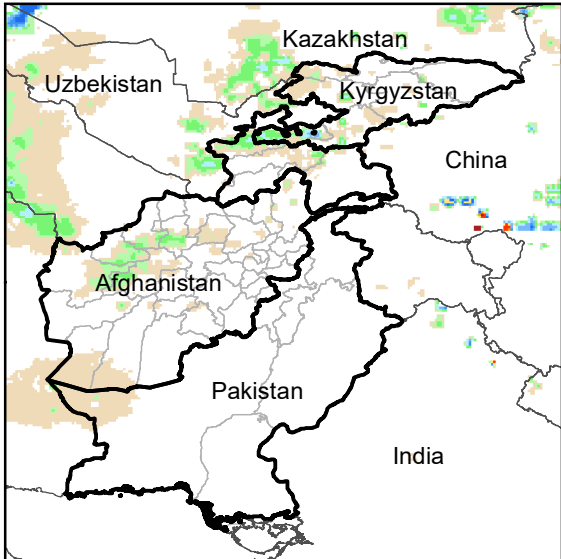

Daily Rainfall estimate for 29 Nov., 2007

Daily Rainfall estimate for 30 Nov., 2007

Daily Rainfall estimate for 1 Dec., 2007

Rainfall Estimate (RFE) through Dec 4, 2007

Daily Totals

Data: NOAA-RFE2.0

Daily Rainfall estimate for 2 Dec., 2007

Daily Rainfall estimate for 3 Dec., 2007

Daily Rainfall estimate for 4 Dec., 2007