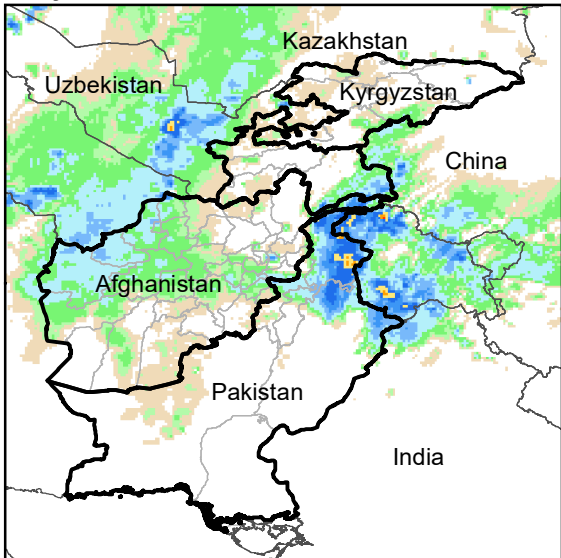

Daily Rainfall estimate for 29 Nov., 2007

Daily Rainfall estimate for 30 Nov., 2007

Daily Rainfall estimate for 1 Dec., 2007

Rainfall Estimate (RFE) through Dec 4, 2007

Daily Totals

Data: NOAA-RFE2.0

Daily Rainfall estimate for 2 Dec., 2007

Daily Rainfall estimate for 3 Dec., 2007

Daily Rainfall estimate for 4 Dec., 2007