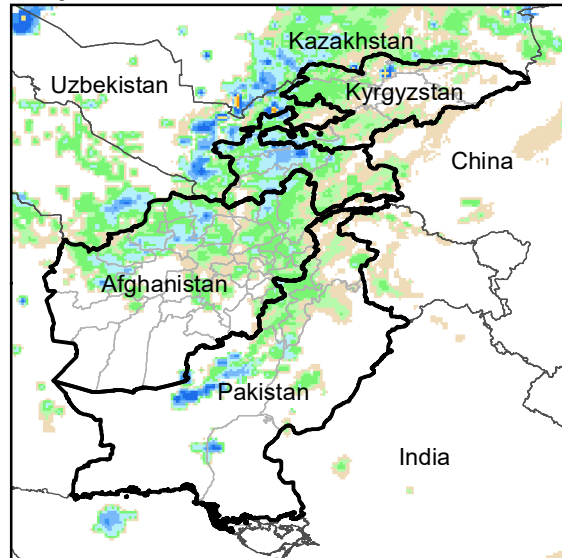

Daily Rainfall estimate for 29 Nov., 2007

Daily Rainfall estimate for 30 Nov., 2007

Daily Rainfall estimate for 1 Dec., 2007

Rainfall Estimate (RFE) through Dec 4, 2007

Daily Totals

Data: NOAA-RFE2.0

Daily Rainfall estimate for 2 Dec., 2007

Daily Rainfall estimate for 3 Dec., 2007

Daily Rainfall estimate for 4 Dec., 2007