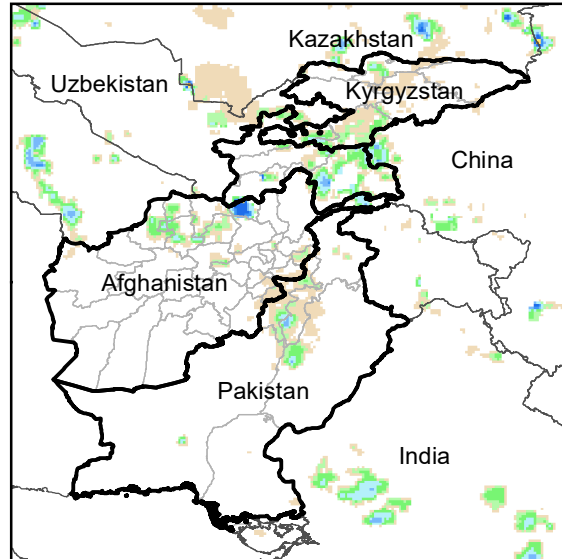

Daily Rainfall estimate for 25 Mar., 2008