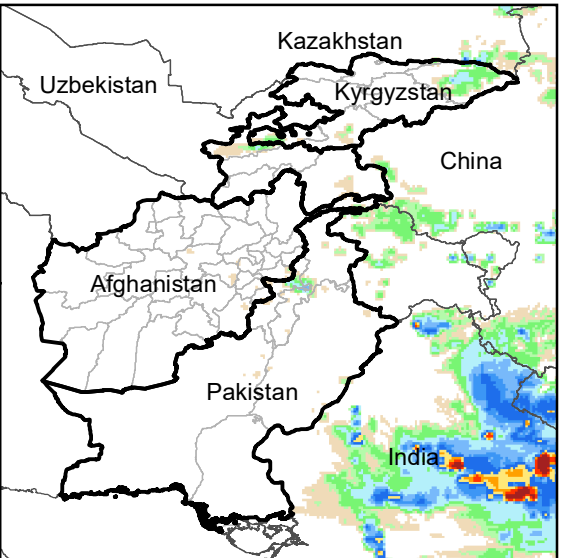

Daily Rainfall estimate for 27 Aug., 2008

Daily Rainfall estimate for 28 Aug., 2008

Daily Rainfall estimate for 29 Aug., 2008

Rainfall Estimate (RFE) through Sep 1, 2008

Daily Totals

Data: NOAA-RFE2.0

Daily Rainfall estimate for 30 Aug., 2008