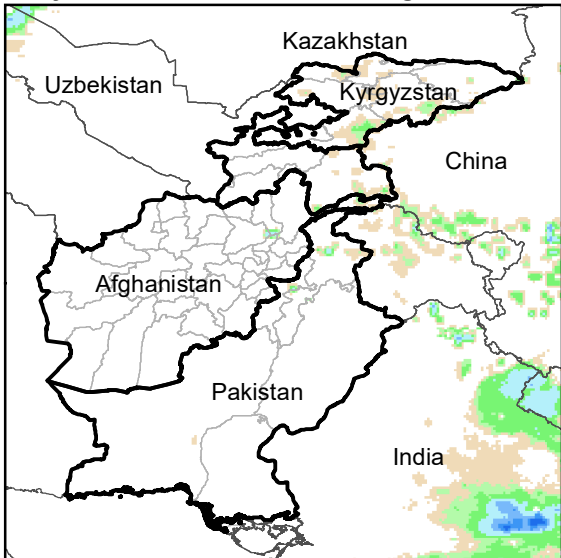

Daily Rainfall estimate for 27 Aug., 2008

Daily Rainfall estimate for 28 Aug., 2008

Daily Rainfall estimate for 29 Aug., 2008

Rainfall Estimate (RFE) through Sep 1, 2008

Daily Totals

Data: NOAA-RFE2.0

Daily Rainfall estimate for 30 Aug., 2008