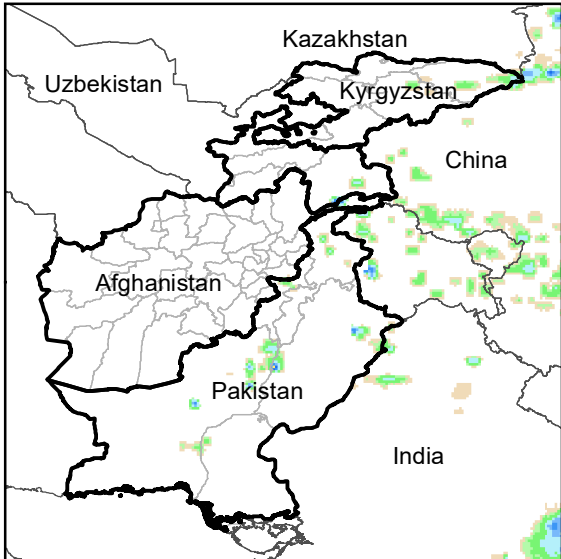

Daily Rainfall estimate for 31 Aug., 2008