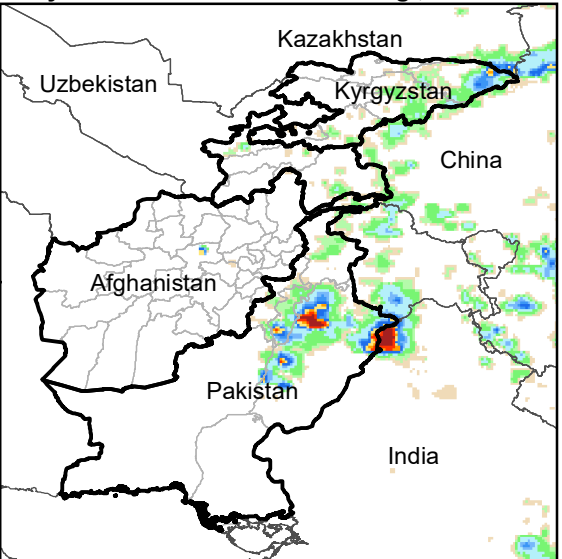

Daily Rainfall estimate for 27 Aug., 2008

Daily Rainfall estimate for 28 Aug., 2008

Daily Rainfall estimate for 29 Aug., 2008

Rainfall Estimate (RFE) through Sep 1, 2008

Daily Totals

Data: NOAA-RFE2.0

Daily Rainfall estimate for 30 Aug., 2008