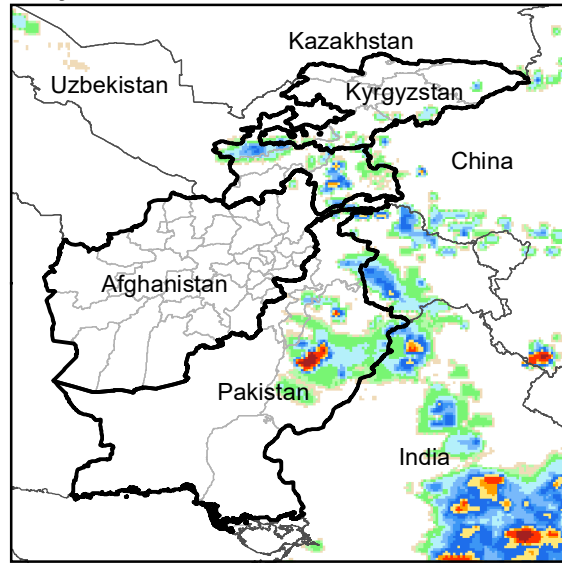

Daily Rainfall estimate for 29 Jun., 2009

Daily Rainfall estimate for 30 Jun., 2009

Daily Rainfall estimate for 1 Jul., 2009

Rainfall Estimate (RFE) through Jul 4, 2009

Daily Totals

Data: NOAA-RFE2.0

Daily Rainfall estimate for 2 Jul., 2009