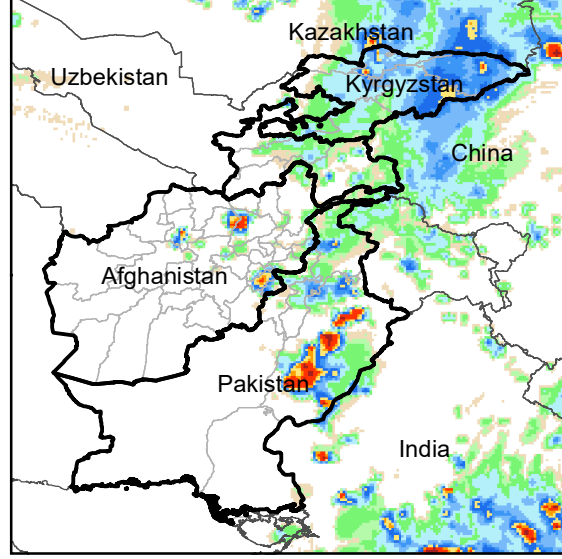

Daily Rainfall estimate for 4 Jul., 2009