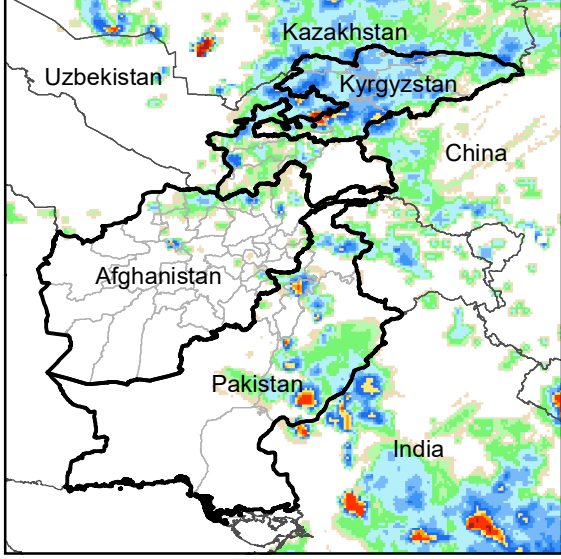

Daily Rainfall estimate for 3 Jul., 2009