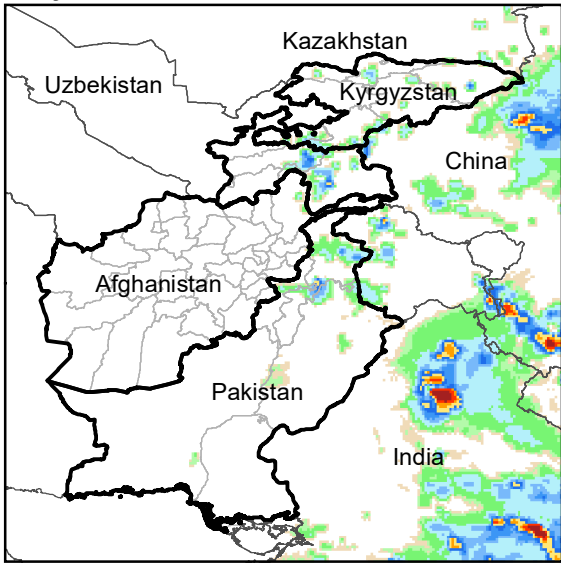

Daily Rainfall estimate for 29 Jun., 2009

Daily Rainfall estimate for 30 Jun., 2009

Daily Rainfall estimate for 1 Jul., 2009

Rainfall Estimate (RFE) through Jul 4, 2009

Daily Totals

Data: NOAA-RFE2.0

Daily Rainfall estimate for 2 Jul., 2009