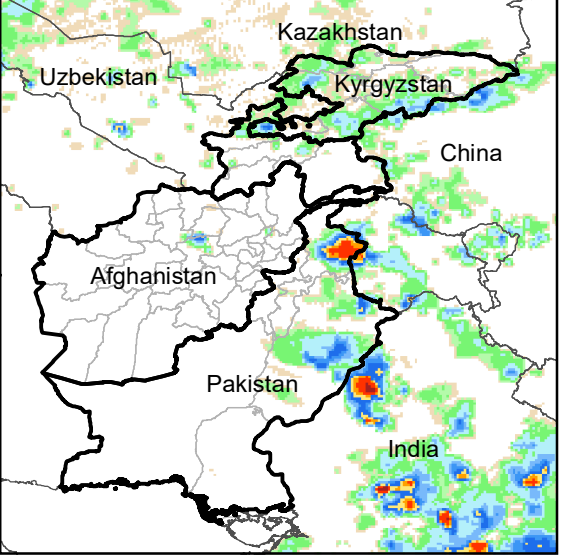

Daily Rainfall estimate for 29 Jun., 2009

Daily Rainfall estimate for 30 Jun., 2009

Daily Rainfall estimate for 1 Jul., 2009

Rainfall Estimate (RFE) through Jul 4, 2009

Daily Totals

Data: NOAA-RFE2.0

Daily Rainfall estimate for 2 Jul., 2009