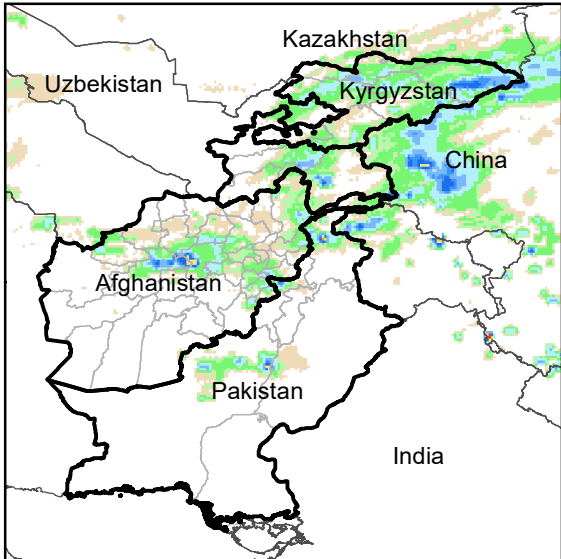

Daily Rainfall estimate for 13 Sep., 2009

Daily Rainfall estimate for 14 Sep., 2009

Daily Rainfall estimate for 15 Sep., 2009

**Rainfall Estimate (RFE) through Sep 18, 2009**

Daily Totals

Data: NOAA-RFE2.0

Daily Rainfall estimate for 16 Sep., 2009

Daily Rainfall estimate for 17 Sep., 2009

Daily Rainfall estimate for 18 Sep., 2009