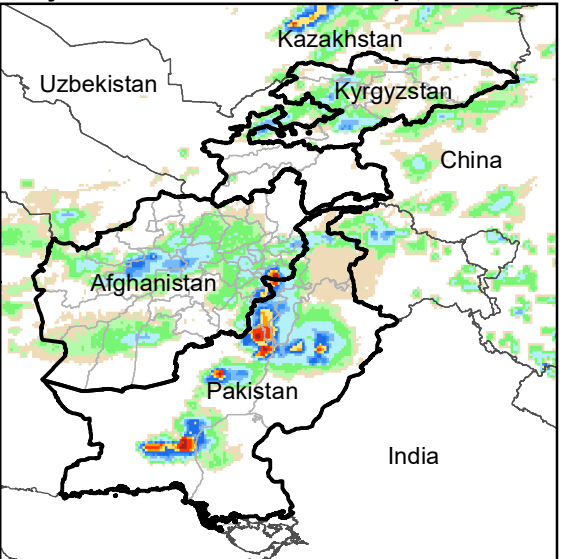

Daily Rainfall estimate for 13 Sep., 2009

Daily Rainfall estimate for 14 Sep., 2009

Daily Rainfall estimate for 15 Sep., 2009

**Rainfall Estimate (RFE) through Sep 18, 2009**

Daily Totals

Data: NOAA-RFE2.0

Daily Rainfall estimate for 16 Sep., 2009

Daily Rainfall estimate for 17 Sep., 2009

Daily Rainfall estimate for 18 Sep., 2009