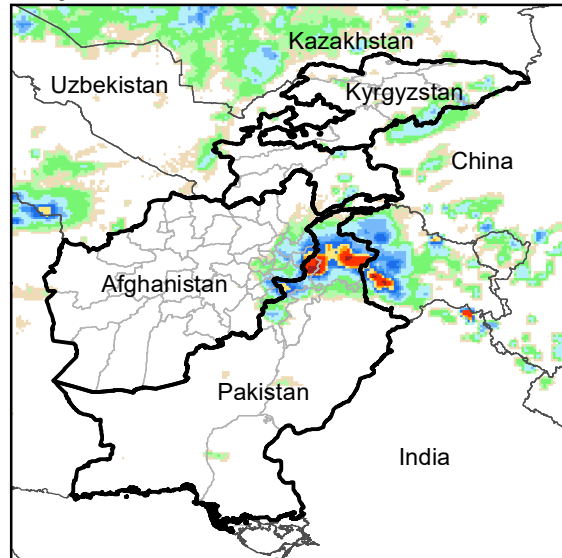

Daily Rainfall estimate for 13 Sep., 2009

Daily Rainfall estimate for 14 Sep., 2009

Daily Rainfall estimate for 15 Sep., 2009

**Rainfall Estimate (RFE) through Sep 18, 2009**

Daily Totals

Data: NOAA-RFE2.0

Daily Rainfall estimate for 16 Sep., 2009

Daily Rainfall estimate for 17 Sep., 2009

Daily Rainfall estimate for 18 Sep., 2009