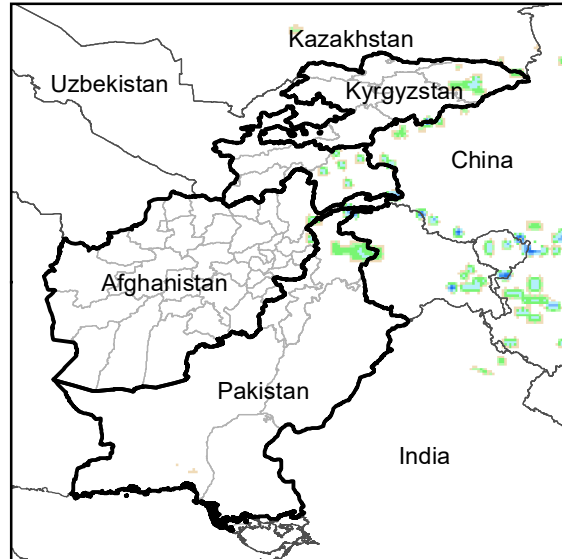

Daily Rainfall estimate for 1 Oct., 2009