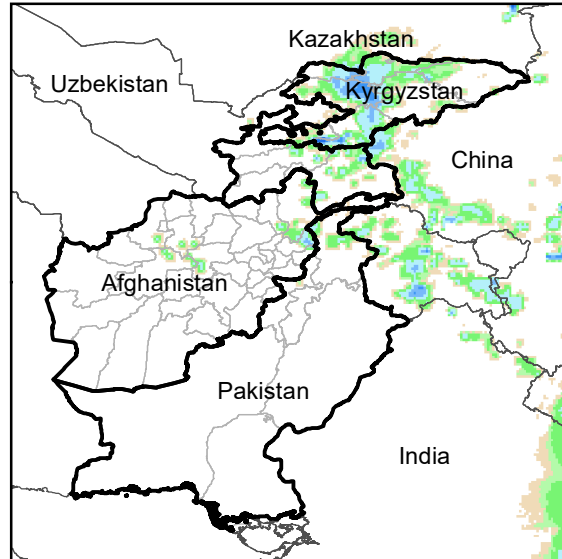

Daily Rainfall estimate for 7 Oct., 2009