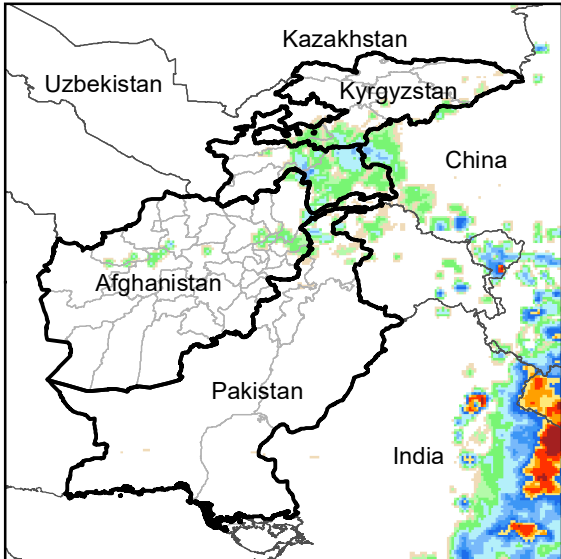

Daily Rainfall estimate for 6 Oct., 2009