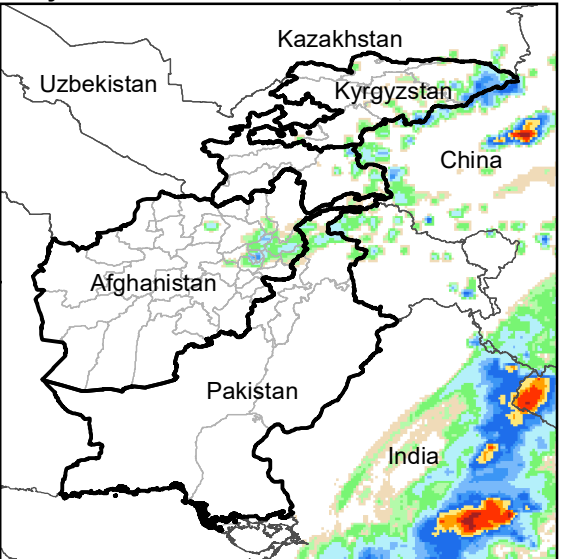

Daily Rainfall estimate for 2 Oct., 2009

Daily Rainfall estimate for 3 Oct., 2009

Daily Rainfall estimate for 4 Oct., 2009

Rainfall Estimate (RFE) through Oct 7, 2009

Daily Totals

Data: NOAA-RFE2.0

Daily Rainfall estimate for 5 Oct., 2009