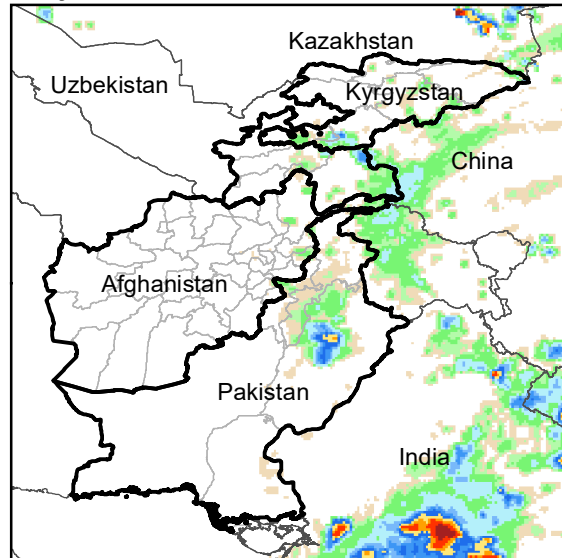

Daily Rainfall estimate for 2 Oct., 2009

Daily Rainfall estimate for 3 Oct., 2009

Daily Rainfall estimate for 4 Oct., 2009

Rainfall Estimate (RFE) through Oct 7, 2009

Daily Totals

Data: NOAA-RFE2.0

Daily Rainfall estimate for 5 Oct., 2009