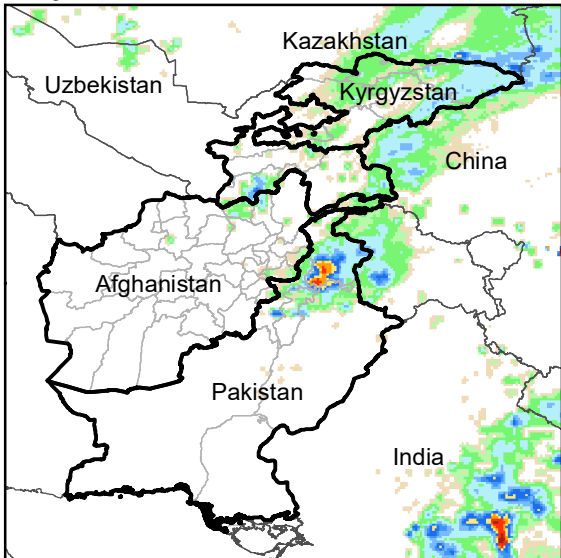

Daily Rainfall estimate for 2 Oct., 2009

Daily Rainfall estimate for 3 Oct., 2009

Daily Rainfall estimate for 4 Oct., 2009

Rainfall Estimate (RFE) through Oct 7, 2009

Daily Totals

Data: NOAA-RFE2.0

Daily Rainfall estimate for 5 Oct., 2009