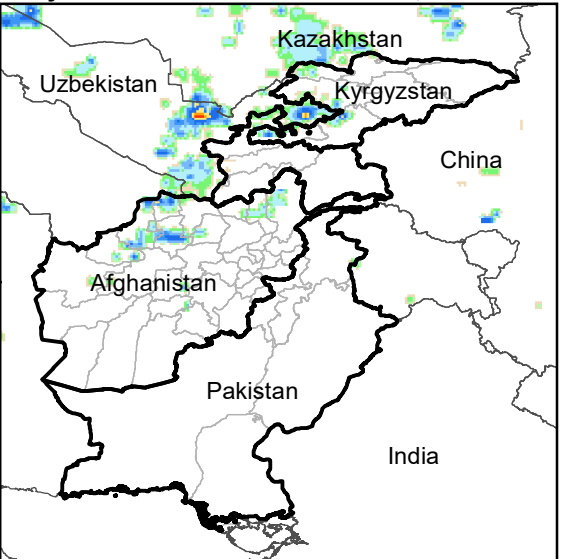

Daily Rainfall estimate for 25 Nov., 2009

Daily Rainfall estimate for 26 Nov., 2009

Daily Rainfall estimate for 27 Nov., 2009

Rainfall Estimate (RFE) through Nov 30, 2009

Daily Totals

Data: NOAA-RFE2.0

Daily Rainfall estimate for 28 Nov., 2009