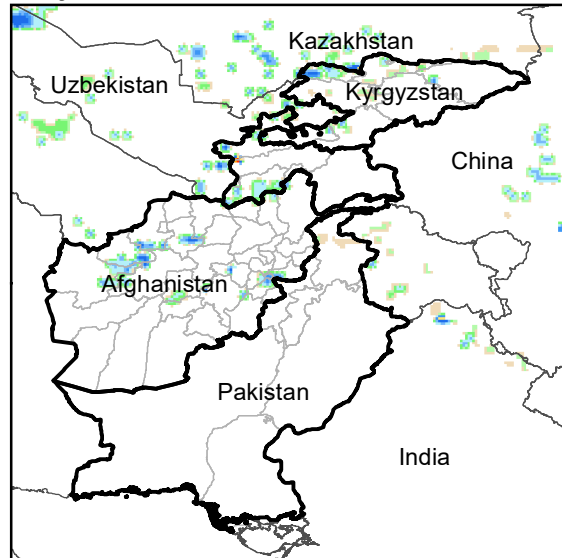

Daily Rainfall estimate for 25 Nov., 2009

Daily Rainfall estimate for 26 Nov., 2009

Daily Rainfall estimate for 27 Nov., 2009

Rainfall Estimate (RFE) through Nov 30, 2009

Daily Totals

Data: NOAA-RFE2.0

Daily Rainfall estimate for 28 Nov., 2009