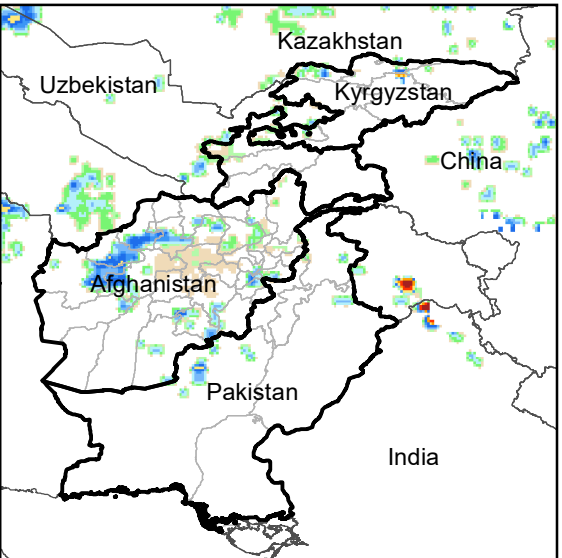

Daily Rainfall estimate for 25 Nov., 2009

Daily Rainfall estimate for 26 Nov., 2009

Daily Rainfall estimate for 27 Nov., 2009

Rainfall Estimate (RFE) through Nov 30, 2009

Daily Totals

Data: NOAA-RFE2.0

Daily Rainfall estimate for 28 Nov., 2009