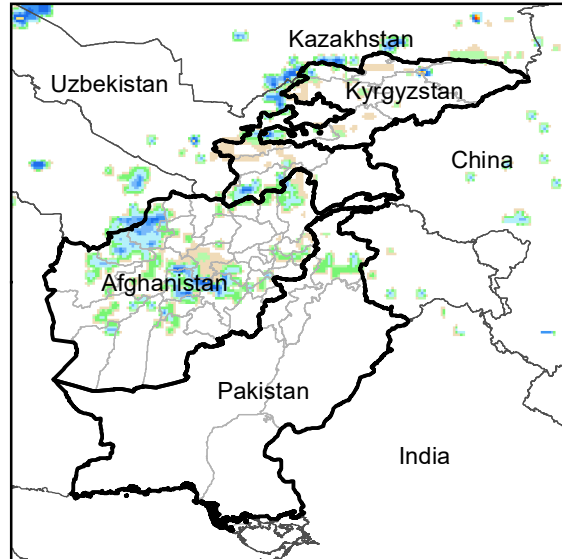

Daily Rainfall estimate for 30 Nov., 2009