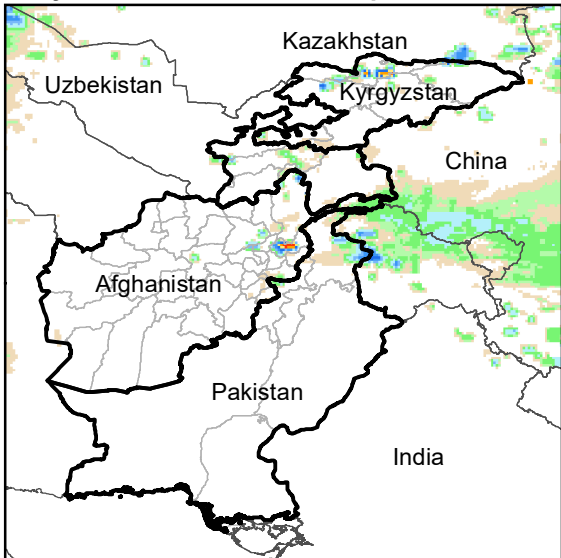

Daily Rainfall estimate for 4 Apr., 2010

Daily Rainfall estimate for 5 Apr., 2010

Daily Rainfall estimate for 6 Apr., 2010

Rainfall Estimate (RFE) through Apr 9, 2010

Daily Totals

Data: NOAA-RFE2.0

Daily Rainfall estimate for 7 Apr., 2010