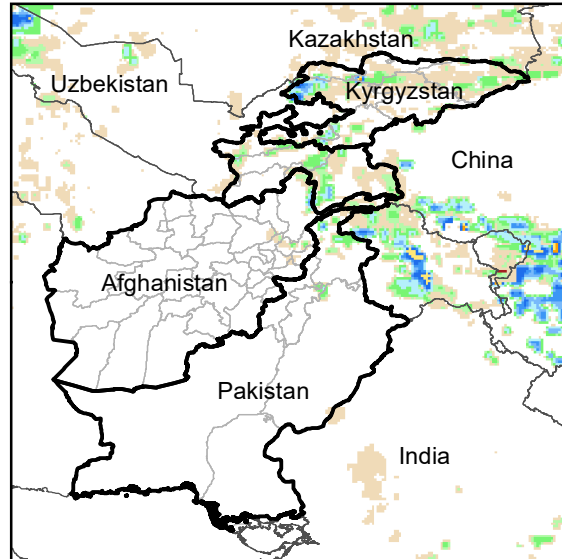

Daily Rainfall estimate for 9 Apr., 2010