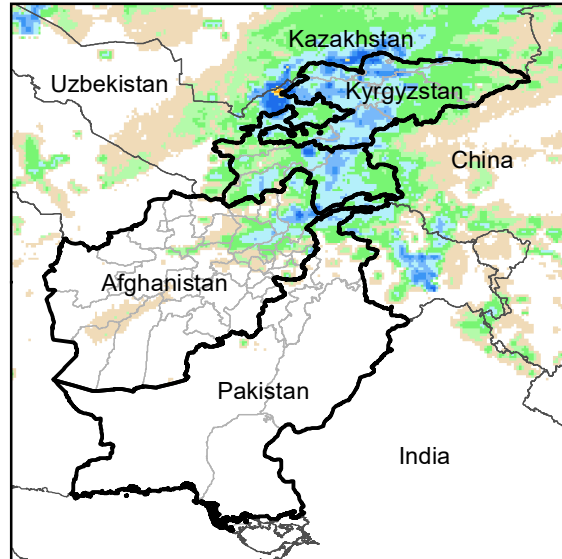

Daily Rainfall estimate for 15 Apr., 2010