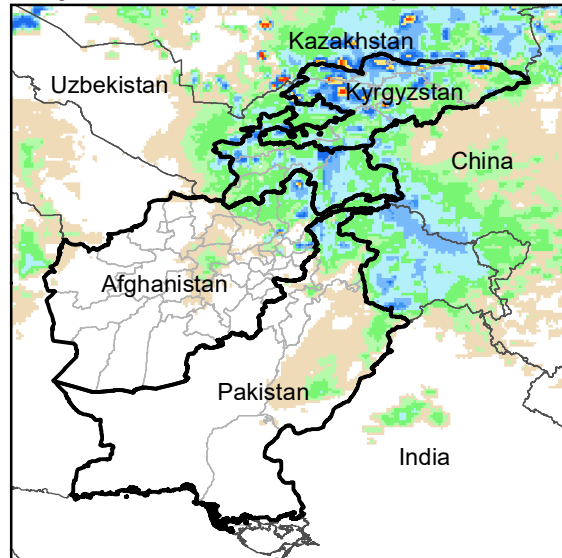

Daily Rainfall estimate for 10 Apr., 2010

Daily Rainfall estimate for 11 Apr., 2010

Daily Rainfall estimate for 12 Apr., 2010

**Rainfall Estimate (RFE) through Apr 15, 2010**

Daily Totals

Data: NOAA-RFE2.0