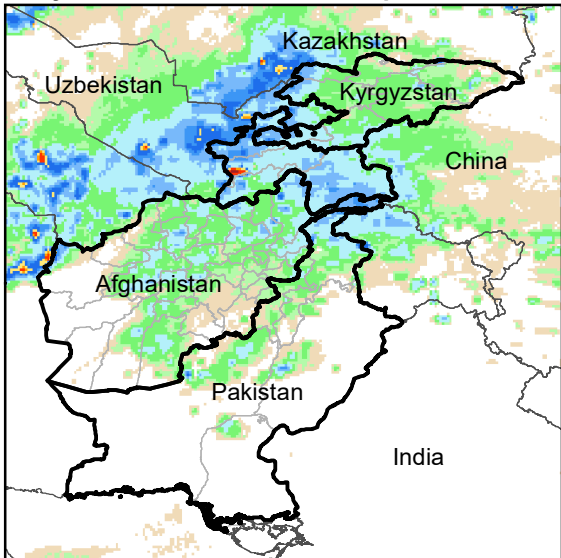

Daily Rainfall estimate for 10 Apr., 2010

Daily Rainfall estimate for 11 Apr., 2010

Daily Rainfall estimate for 12 Apr., 2010

**Rainfall Estimate (RFE) through Apr 15, 2010**

Daily Totals

Data: NOAA-RFE2.0