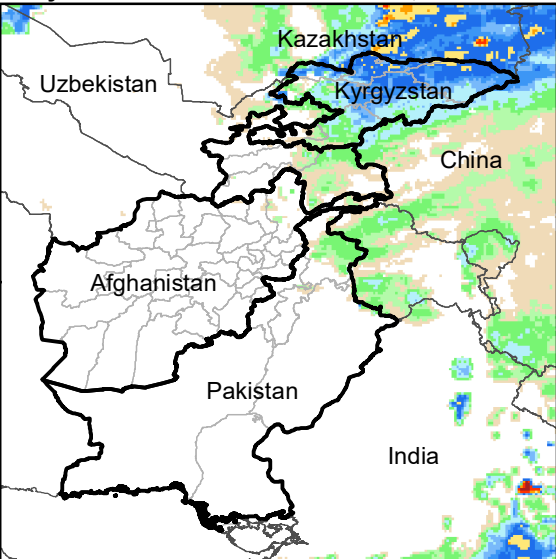

Daily Rainfall estimate for 18 Oct., 2010

Daily Rainfall estimate for 19 Oct., 2010

Daily Rainfall estimate for 20 Oct., 2010

Rainfall Estimate (RFE) through Oct 23, 2010

Daily Totals

Data: NOAA-RFE2.0

Daily Rainfall estimate for 21 Oct., 2010