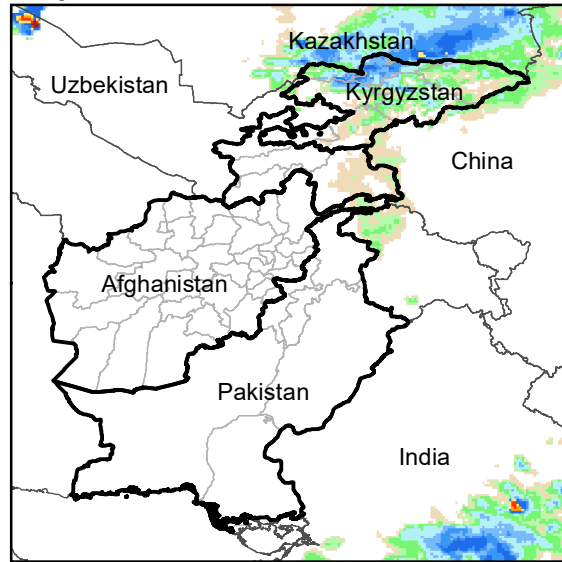

Daily Rainfall estimate for 18 Oct., 2010

Daily Rainfall estimate for 19 Oct., 2010

Daily Rainfall estimate for 20 Oct., 2010

Rainfall Estimate (RFE) through Oct 23, 2010

Daily Totals

Data: NOAA-RFE2.0

Daily Rainfall estimate for 21 Oct., 2010