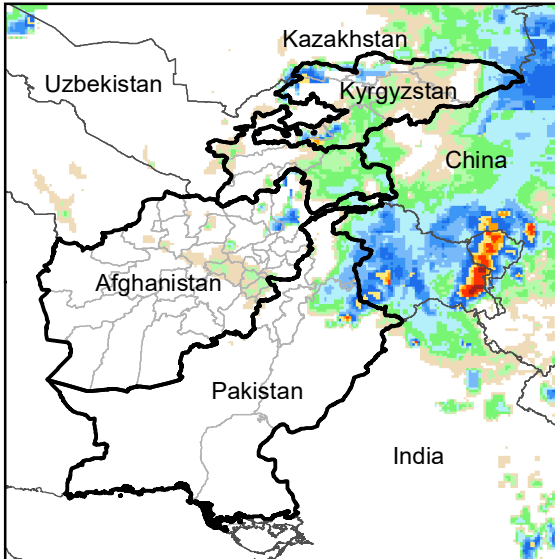

Daily Rainfall estimate for 22 Oct., 2010