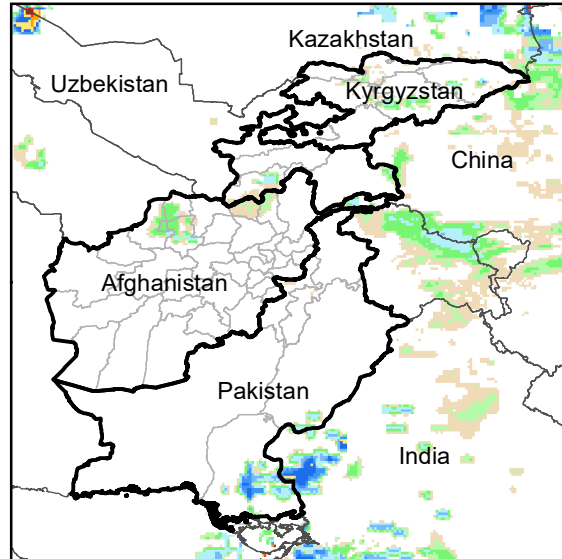

Daily Rainfall estimate for 22 Nov., 2010