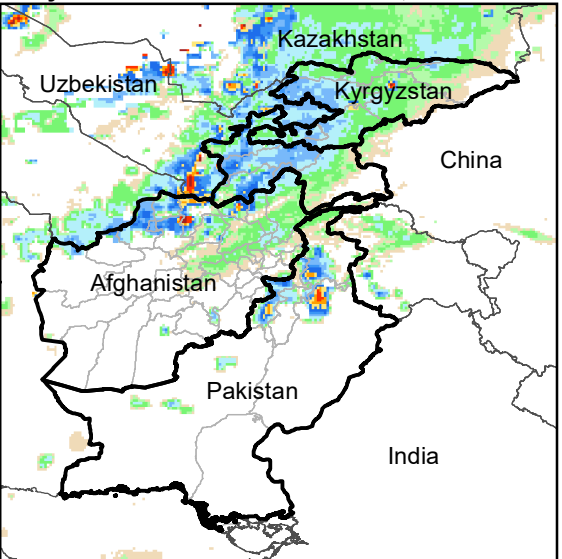

Daily Rainfall estimate for 5 Nov., 2011

Daily Rainfall estimate for 6 Nov., 2011

Daily Rainfall estimate for 7 Nov., 2011

**Rainfall Estimate (RFE) through Nov 10, 2011**

Daily Totals

Data: NOAA-RFE2.0

Daily Rainfall estimate for 8 Nov., 2011