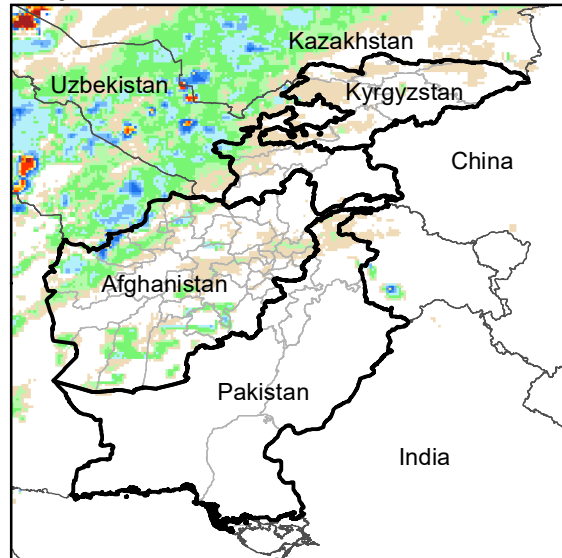

Daily Rainfall estimate for 5 Nov., 2011

Daily Rainfall estimate for 6 Nov., 2011

Daily Rainfall estimate for 7 Nov., 2011

**Rainfall Estimate (RFE) through Nov 10, 2011**

Daily Totals

Data: NOAA-RFE2.0

Daily Rainfall estimate for 8 Nov., 2011