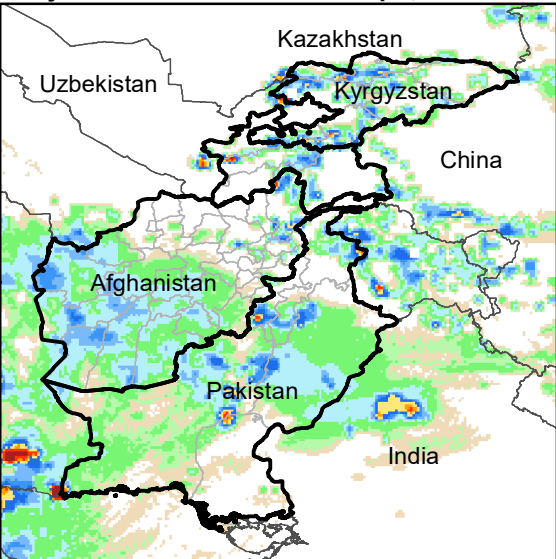

Daily Rainfall estimate for 15 Apr., 2012

Daily Rainfall estimate for 16 Apr., 2012

Daily Rainfall estimate for 17 Apr., 2012

Rainfall Estimate (RFE) through Apr 20, 2012

Daily Totals

Data: NOAA-RFE2.0

Daily Rainfall estimate for 18 Apr., 2012