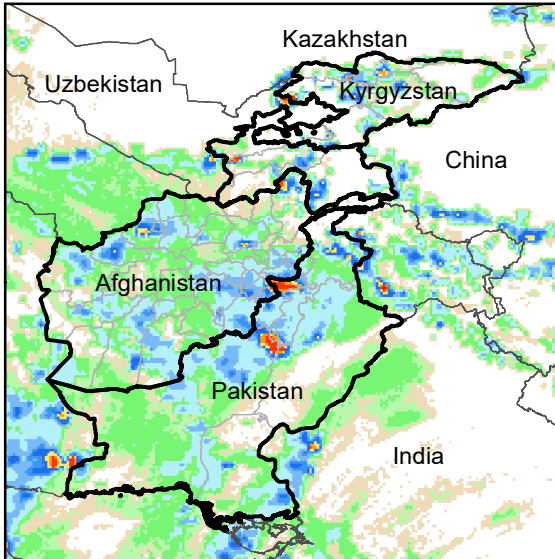

Daily Rainfall estimate for 19 Apr., 2012