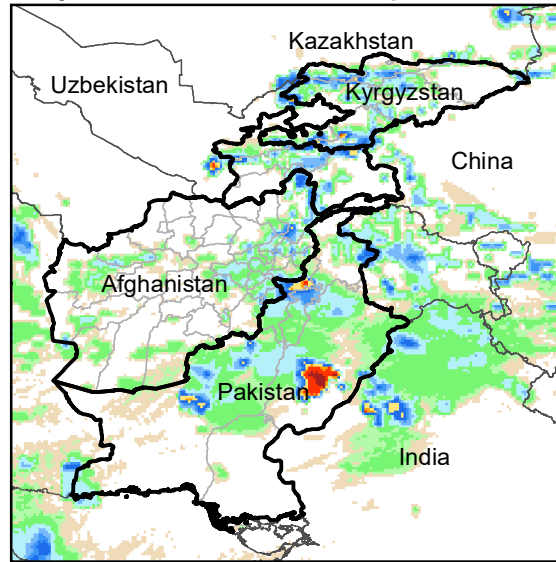

Daily Rainfall estimate for 15 Apr., 2012

Daily Rainfall estimate for 16 Apr., 2012

Daily Rainfall estimate for 17 Apr., 2012

Rainfall Estimate (RFE) through Apr 20, 2012

Daily Totals

Data: NOAA-RFE2.0

Daily Rainfall estimate for 18 Apr., 2012