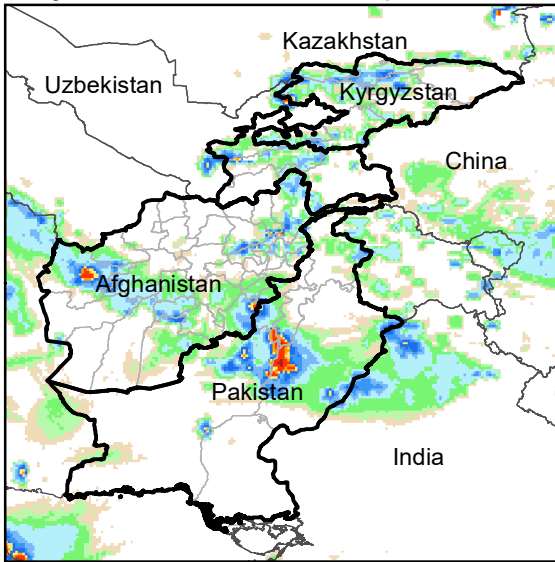

Daily Rainfall estimate for 15 Apr., 2012

Daily Rainfall estimate for 16 Apr., 2012

Daily Rainfall estimate for 17 Apr., 2012

Rainfall Estimate (RFE) through Apr 20, 2012

Daily Totals

Data: NOAA-RFE2.0

Daily Rainfall estimate for 18 Apr., 2012