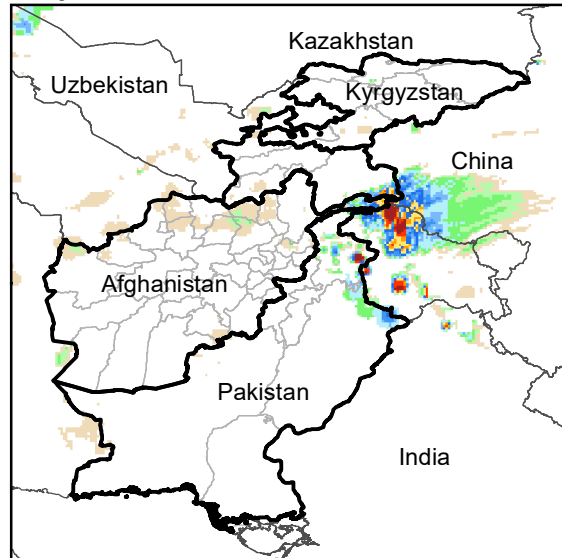

Daily Rainfall estimate for 27 Dec., 2012

Daily Rainfall estimate for 28 Dec., 2012

Daily Rainfall estimate for 29 Dec., 2012

**Rainfall Estimate (RFE) through Jan 1, 2013**

Daily Totals

Data: NOAA-RFE2.0

Daily Rainfall estimate for 30 Dec., 2012