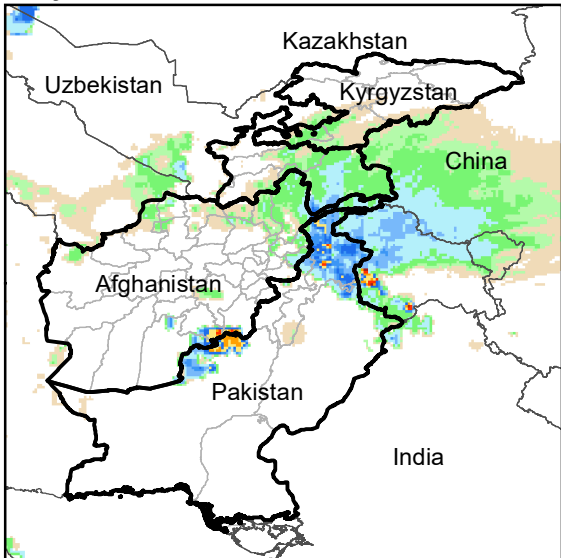

Daily Rainfall estimate for 27 Dec., 2012

Daily Rainfall estimate for 28 Dec., 2012

Daily Rainfall estimate for 29 Dec., 2012

**Rainfall Estimate (RFE) through Jan 1, 2013**

Daily Totals

Data: NOAA-RFE2.0

Daily Rainfall estimate for 30 Dec., 2012