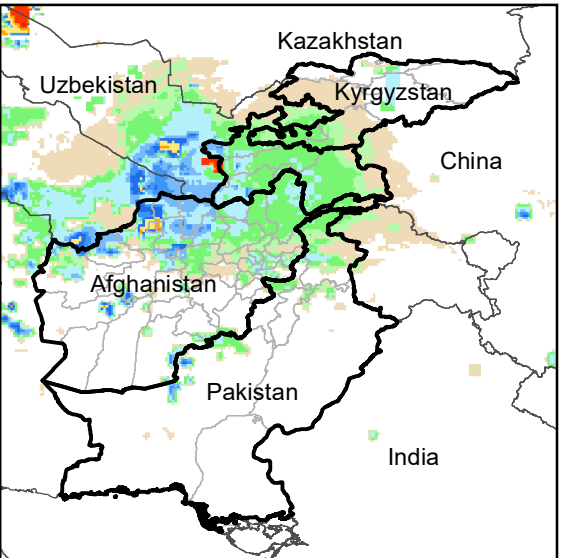

Daily Rainfall estimate for 27 Dec., 2012

Daily Rainfall estimate for 28 Dec., 2012

Daily Rainfall estimate for 29 Dec., 2012

**Rainfall Estimate (RFE) through Jan 1, 2013**

Daily Totals

Data: NOAA-RFE2.0

Daily Rainfall estimate for 30 Dec., 2012