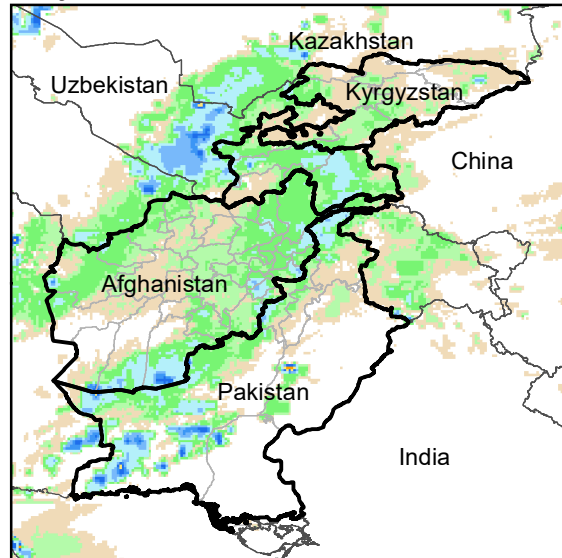

Daily Rainfall estimate for 10 Mar., 2013

Daily Rainfall estimate for 11 Mar., 2013

Daily Rainfall estimate for 12 Mar., 2013

Rainfall Estimate (RFE) through Mar 15, 2013

Daily Totals

Data: NOAA-RFE2.0

Daily Rainfall estimate for 13 Mar., 2013