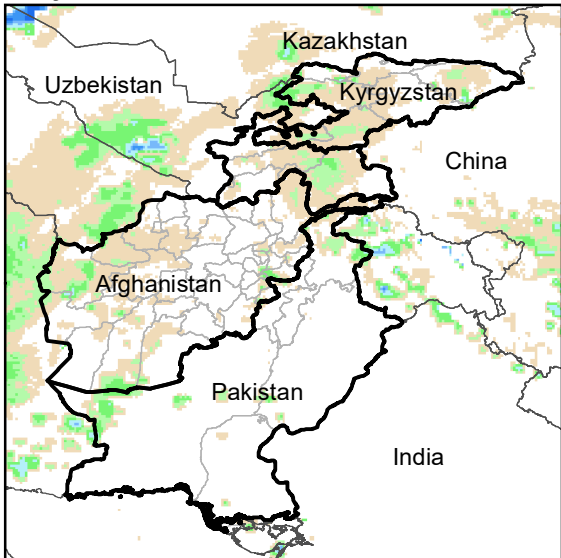

Daily Rainfall estimate for 10 Mar., 2013

Daily Rainfall estimate for 11 Mar., 2013

Daily Rainfall estimate for 12 Mar., 2013

Rainfall Estimate (RFE) through Mar 15, 2013

Daily Totals

Data: NOAA-RFE2.0

Daily Rainfall estimate for 13 Mar., 2013