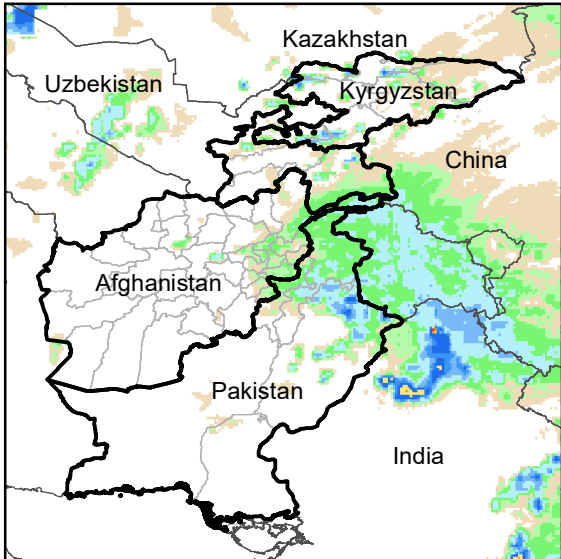

Daily Rainfall estimate for 14 Mar., 2013