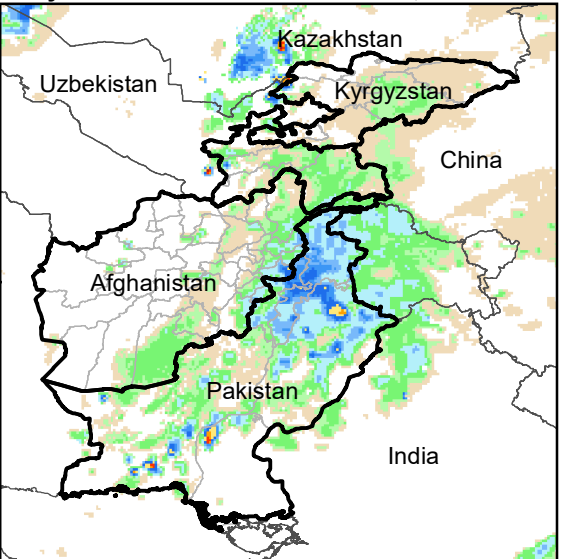

Daily Rainfall estimate for 10 Mar., 2013

Daily Rainfall estimate for 11 Mar., 2013

Daily Rainfall estimate for 12 Mar., 2013

Rainfall Estimate (RFE) through Mar 15, 2013

Daily Totals

Data: NOAA-RFE2.0

Daily Rainfall estimate for 13 Mar., 2013