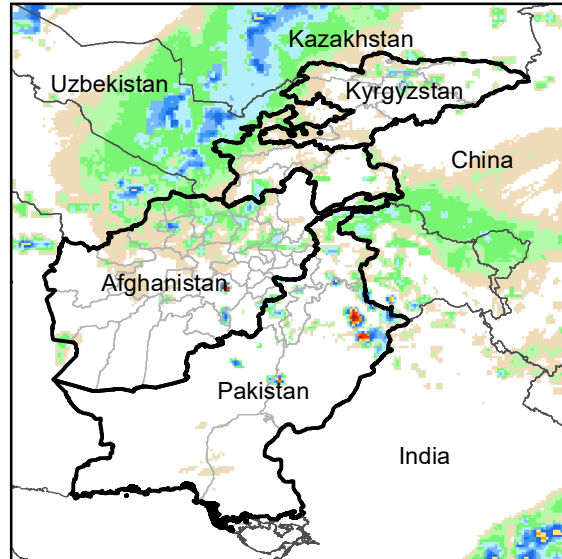

Daily Rainfall estimate for 15 Mar., 2013