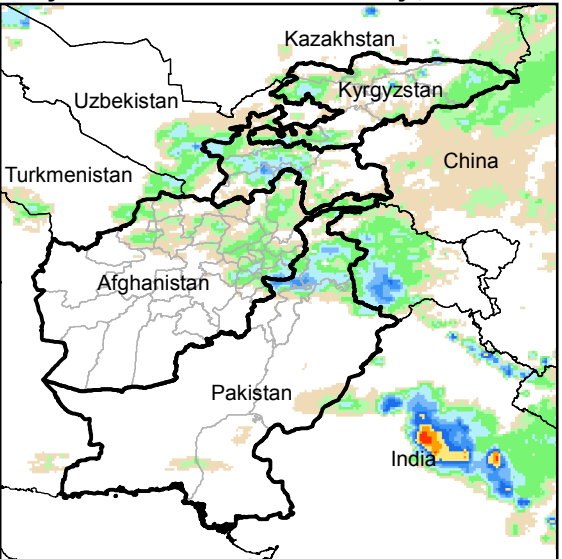

Daily Rainfall estimate for 28 May., 2014

Daily Rainfall estimate for 29 May., 2014

Daily Rainfall estimate for 30 May., 2014

Rainfall Estimate (RFE) through Jun 2, 2014

Daily Totals

Data: NOAA-RFE2.0

Daily Rainfall estimate for 31 May., 2014