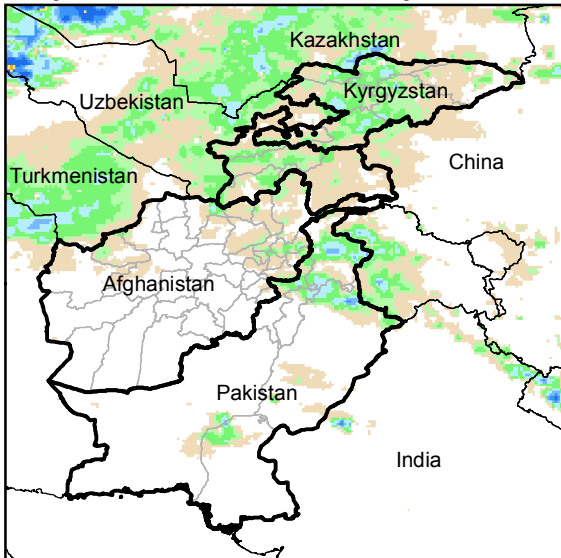

Daily Rainfall estimate for 28 May., 2014

Daily Rainfall estimate for 29 May., 2014

Daily Rainfall estimate for 30 May., 2014

Rainfall Estimate (RFE) through Jun 2, 2014

Daily Totals

Data: NOAA-RFE2.0

Daily Rainfall estimate for 31 May., 2014