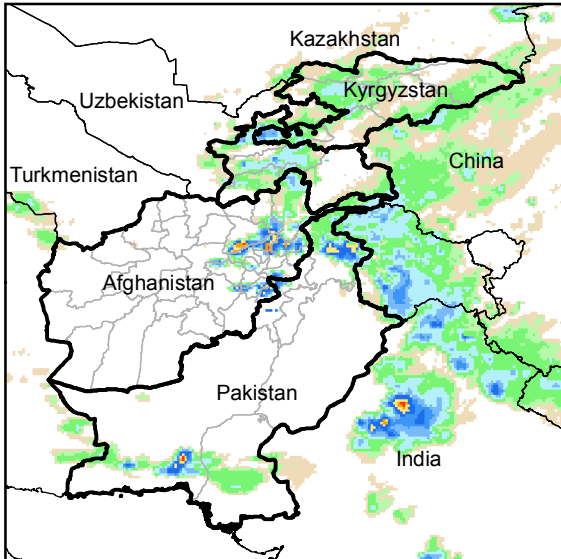

Daily Rainfall estimate for 1 Jun., 2014