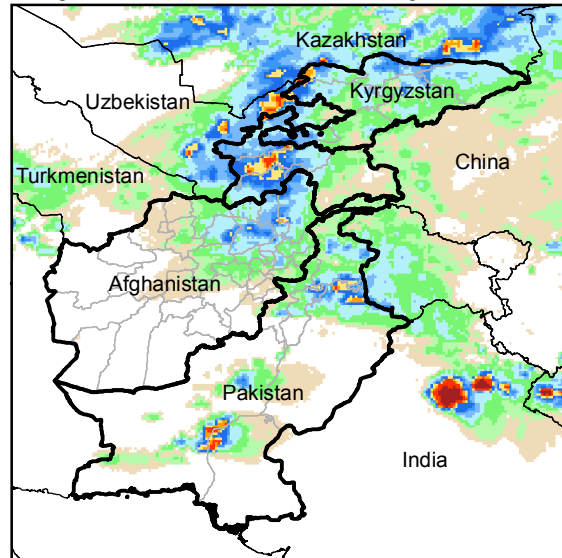

Daily Rainfall estimate for 28 May., 2014

Daily Rainfall estimate for 29 May., 2014

Daily Rainfall estimate for 30 May., 2014

Rainfall Estimate (RFE) through Jun 2, 2014

Daily Totals

Data: NOAA-RFE2.0

Daily Rainfall estimate for 31 May., 2014