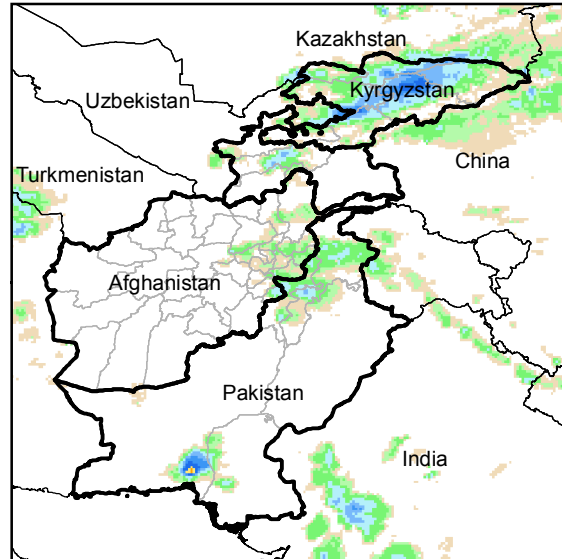

Daily Rainfall estimate for 2 Jun., 2014