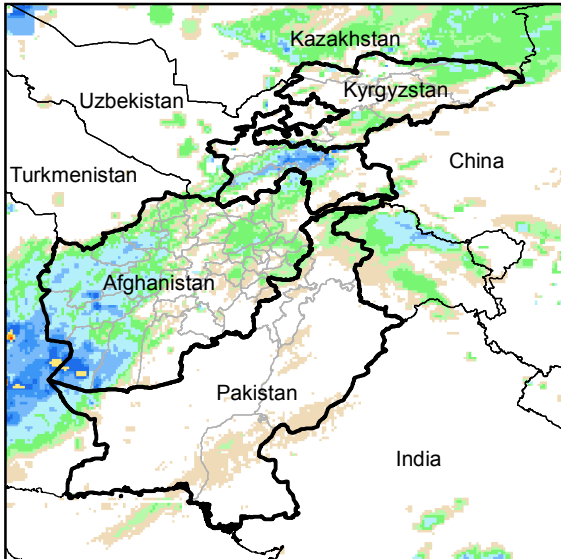

Daily Rainfall estimate for 11 Mar., 2015