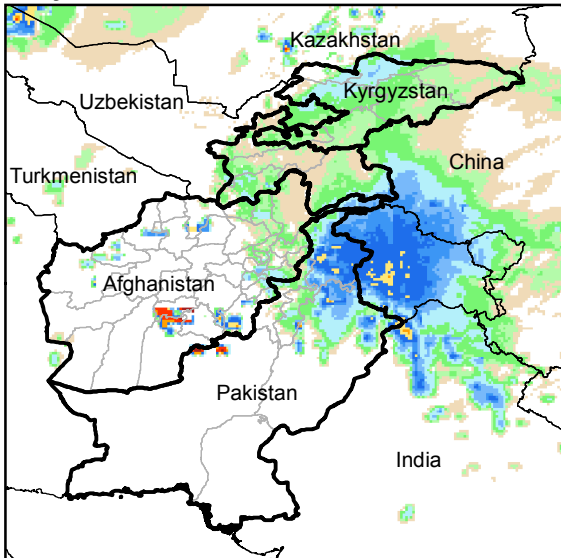

Daily Rainfall estimate for 7 Mar., 2015

Daily Rainfall estimate for 8 Mar., 2015

Daily Rainfall estimate for 9 Mar., 2015

Rainfall Estimate (RFE) through Mar 12, 2015

Daily Totals

Data: NOAA-RFE2.0

Daily Rainfall estimate for 10 Mar., 2015