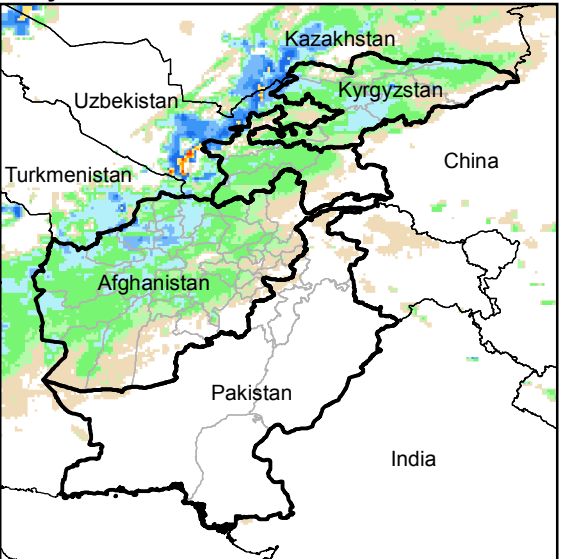

Daily Rainfall estimate for 7 Mar., 2015

Daily Rainfall estimate for 8 Mar., 2015

Daily Rainfall estimate for 9 Mar., 2015

Rainfall Estimate (RFE) through Mar 12, 2015

Daily Totals

Data: NOAA-RFE2.0

Daily Rainfall estimate for 10 Mar., 2015