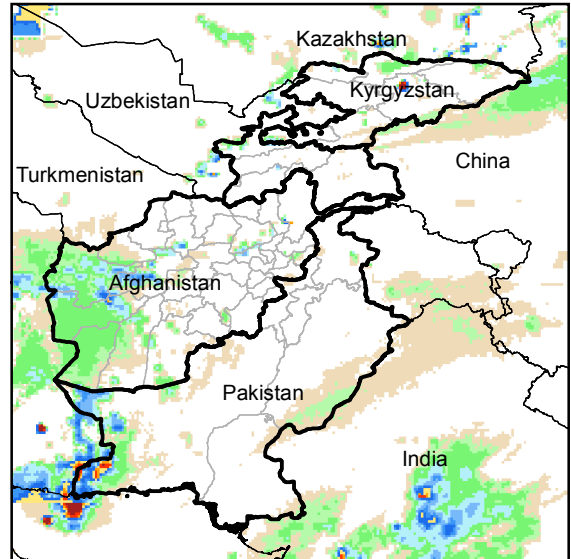

Daily Rainfall estimate for 12 Mar., 2015