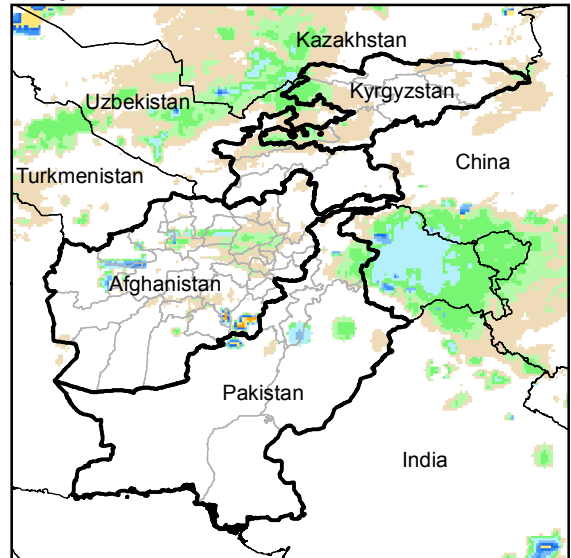

Daily Rainfall estimate for 7 Mar., 2015

Daily Rainfall estimate for 8 Mar., 2015

Daily Rainfall estimate for 9 Mar., 2015

Rainfall Estimate (RFE) through Mar 12, 2015

Daily Totals

Data: NOAA-RFE2.0

Daily Rainfall estimate for 10 Mar., 2015