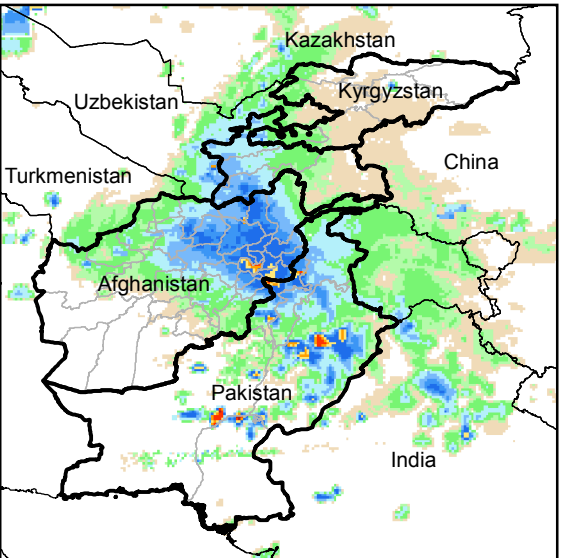

Daily Rainfall estimate for 7 Mar., 2015

Daily Rainfall estimate for 8 Mar., 2015

Daily Rainfall estimate for 9 Mar., 2015

Rainfall Estimate (RFE) through Mar 12, 2015

Daily Totals

Data: NOAA-RFE2.0

Daily Rainfall estimate for 10 Mar., 2015