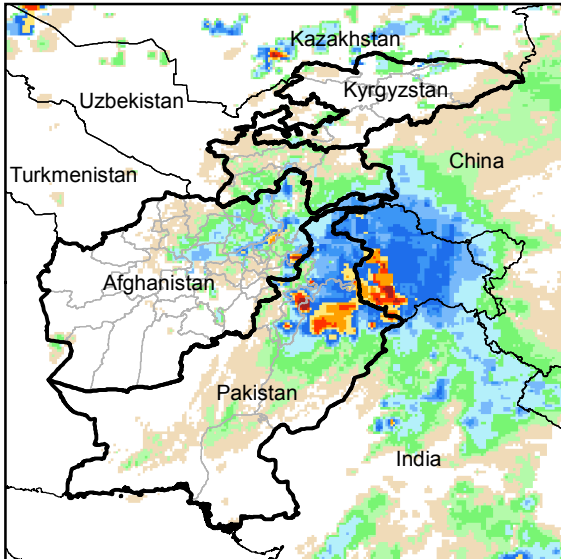

Daily Rainfall estimate for 29 Mar., 2015