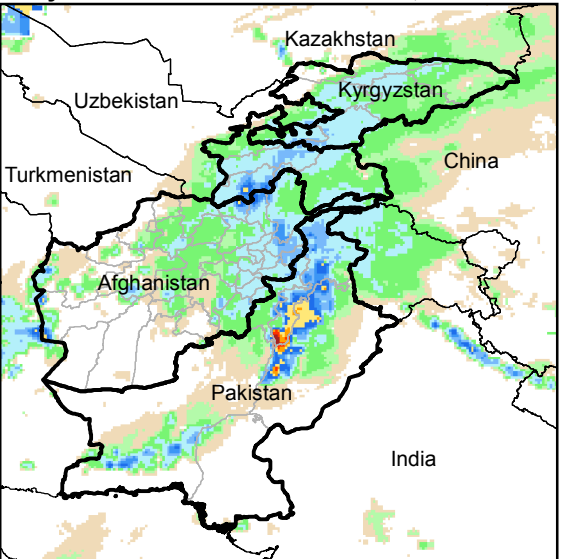

Daily Rainfall estimate for 28 Mar., 2015