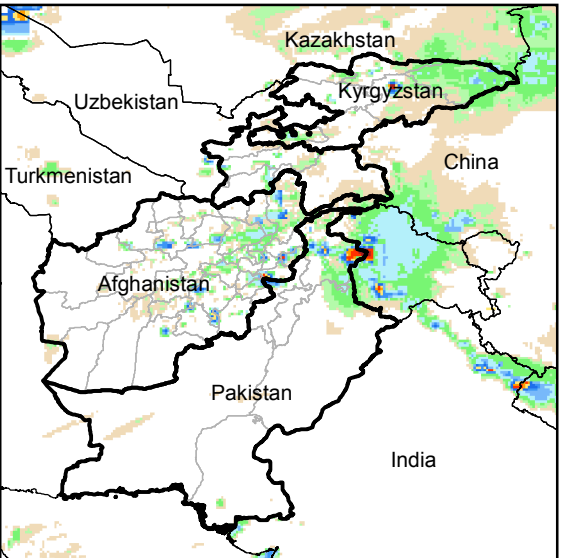

Daily Rainfall estimate for 25 Mar., 2015

Daily Rainfall estimate for 26 Mar., 2015

Daily Rainfall estimate for 27 Mar., 2015

**Rainfall Estimate (RFE) through Mar 30, 2015**

Daily Totals

Data: NOAA-RFE2.0