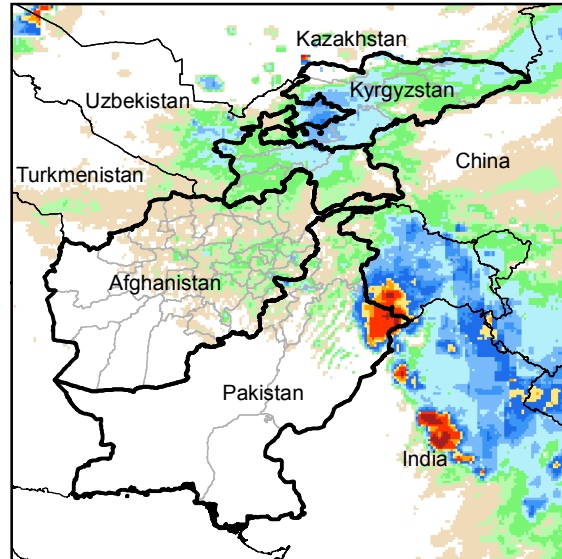

Daily Rainfall estimate for 30 Mar., 2015