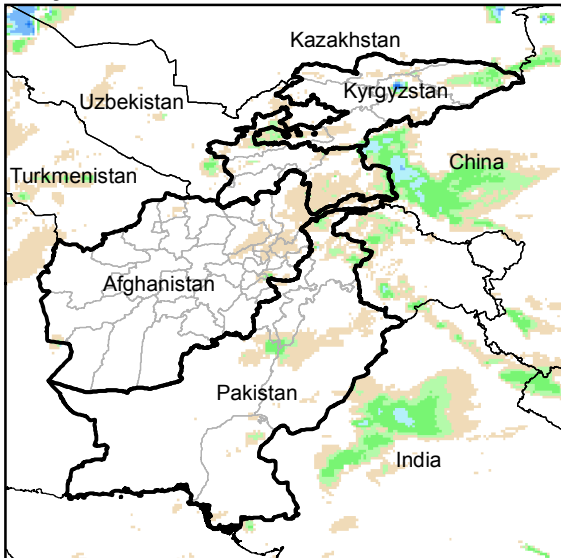

Daily Rainfall estimate for 25 Mar., 2015

Daily Rainfall estimate for 26 Mar., 2015

Daily Rainfall estimate for 27 Mar., 2015

**Rainfall Estimate (RFE) through Mar 30, 2015**

Daily Totals

Data: NOAA-RFE2.0