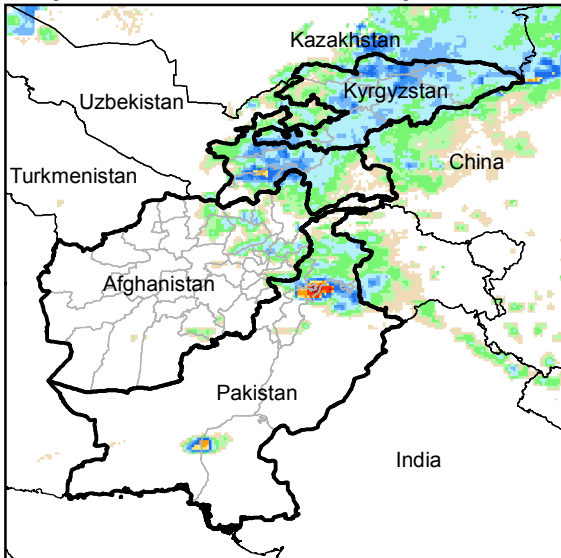

Daily Rainfall estimate for 16 May., 2015

Daily Rainfall estimate for 17 May., 2015

Daily Rainfall estimate for 18 May., 2015

**Rainfall Estimate (RFE) through May 21, 2015**

Daily Totals

Data: NOAA-RFE2.0