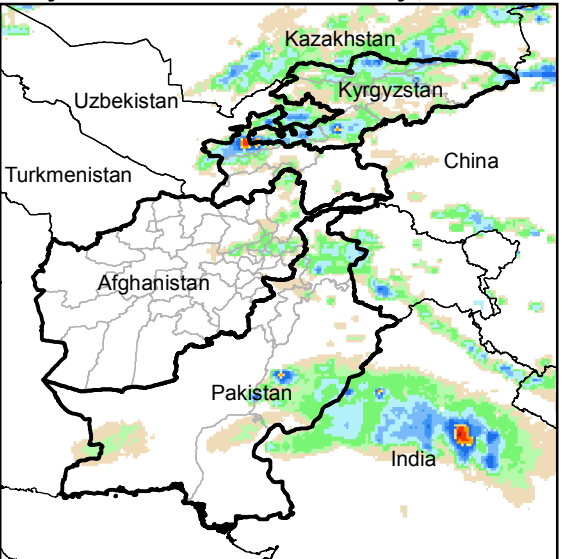

Daily Rainfall estimate for 19 May., 2015