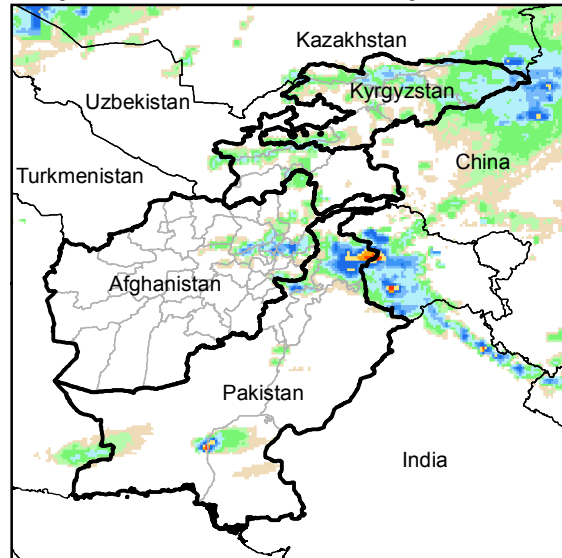

Daily Rainfall estimate for 16 May., 2015

Daily Rainfall estimate for 17 May., 2015

Daily Rainfall estimate for 18 May., 2015

**Rainfall Estimate (RFE) through May 21, 2015**

Daily Totals

Data: NOAA-RFE2.0