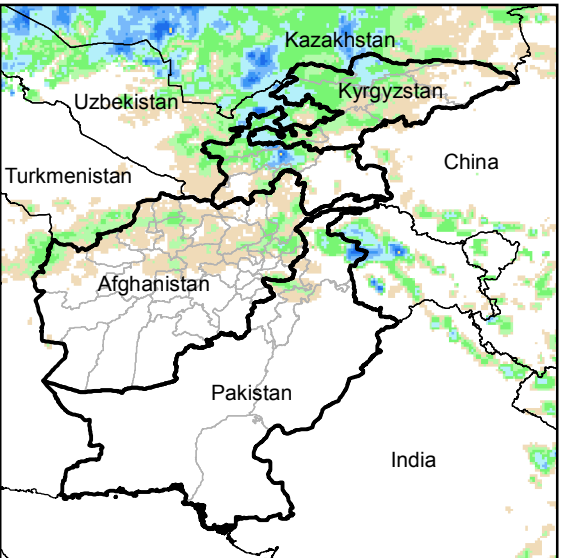

Daily Rainfall estimate for 16 May., 2015

Daily Rainfall estimate for 17 May., 2015

Daily Rainfall estimate for 18 May., 2015

**Rainfall Estimate (RFE) through May 21, 2015**

Daily Totals

Data: NOAA-RFE2.0