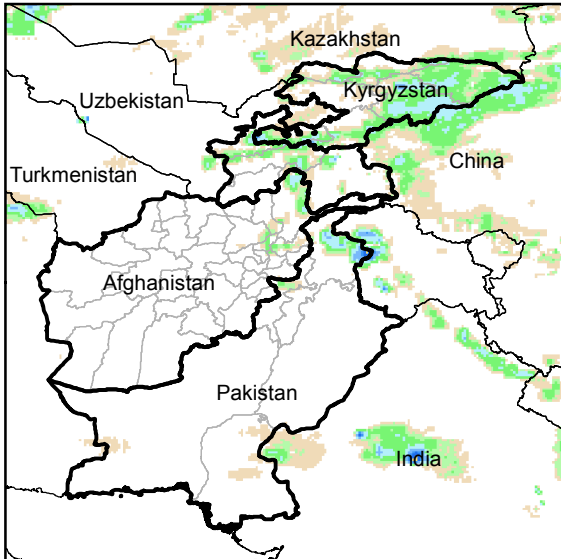

Daily Rainfall estimate for 20 May., 2015