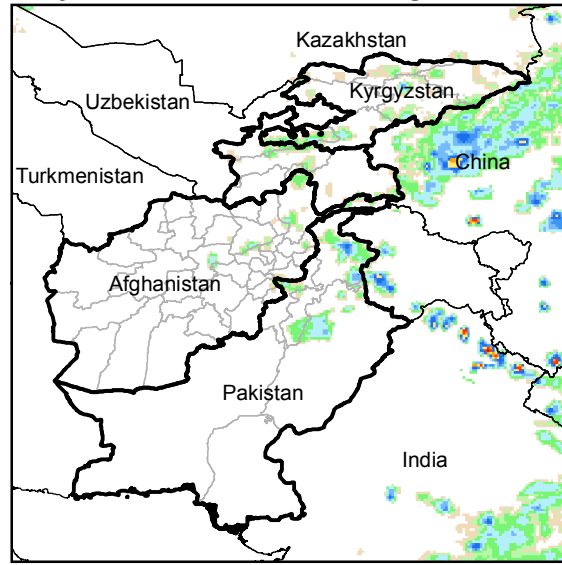

Daily Rainfall estimate for 29 Aug., 2015

Daily Rainfall estimate for 30 Aug., 2015

Daily Rainfall estimate for 31 Aug., 2015

Rainfall Estimate (RFE) through Sep 3, 2015

Daily Totals

Data: NOAA-RFE2.0

Daily Rainfall estimate for 1 Sep., 2015