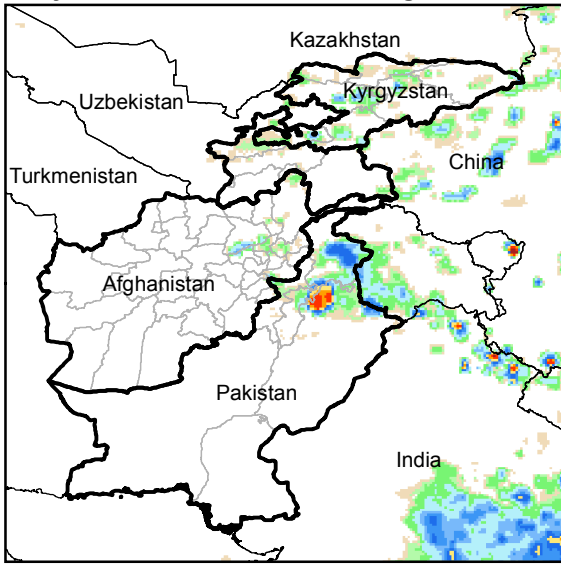

Daily Rainfall estimate for 29 Aug., 2015

Daily Rainfall estimate for 30 Aug., 2015

Daily Rainfall estimate for 31 Aug., 2015

Rainfall Estimate (RFE) through Sep 3, 2015

Daily Totals

Data: NOAA-RFE2.0

Daily Rainfall estimate for 1 Sep., 2015