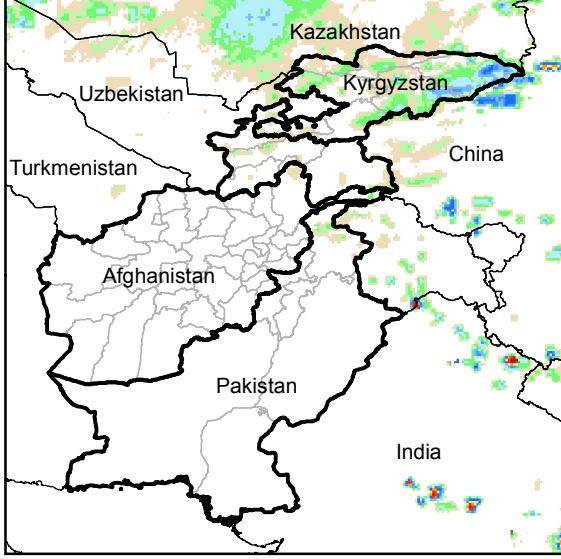

Daily Rainfall estimate for 2 Sep., 2015