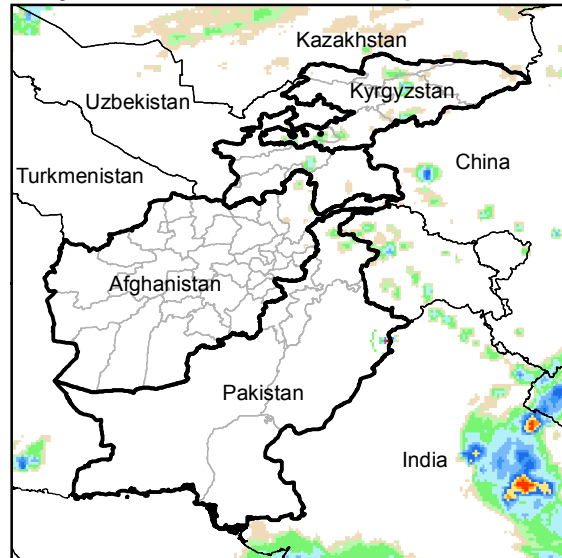

Daily Rainfall estimate for 10 Sep., 2015

Daily Rainfall estimate for 11 Sep., 2015

Daily Rainfall estimate for 12 Sep., 2015

**Rainfall Estimate (RFE) through Sep 15, 2015**

Daily Totals

Data: NOAA-RFE2.0