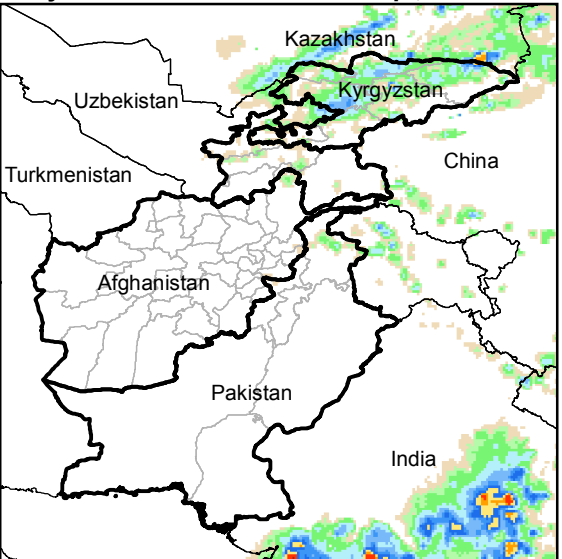

Daily Rainfall estimate for 13 Sep., 2015