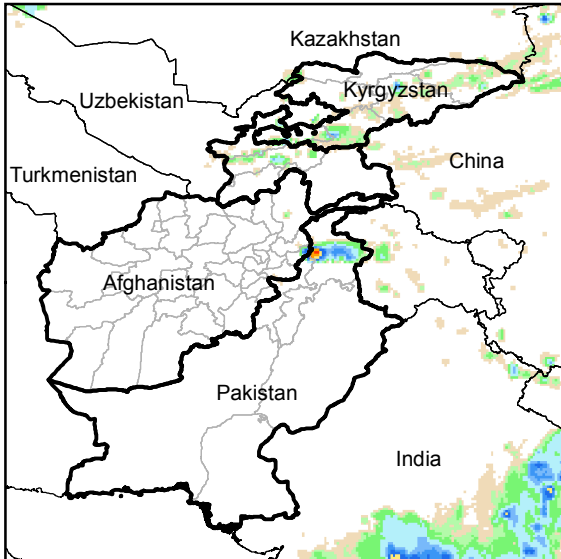

Daily Rainfall estimate for 14 Sep., 2015