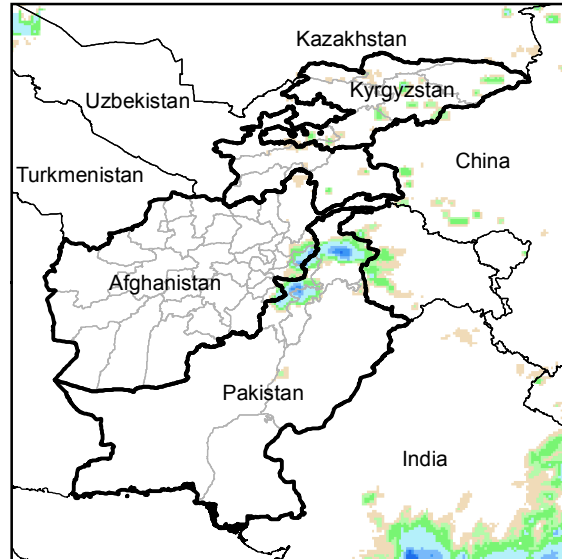

Daily Rainfall estimate for 15 Sep., 2015