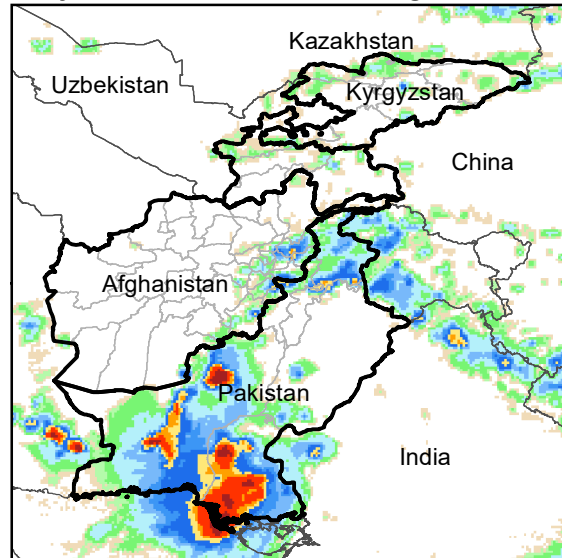

Daily Rainfall estimate for 23 Aug., 2020

Daily Rainfall estimate for 24 Aug., 2020

Daily Rainfall estimate for 25 Aug., 2020

Rainfall Estimate (RFE) through Aug 28, 2020

Daily Totals

Data: NOAA-RFE2.0

Daily Rainfall estimate for 26 Aug., 2020