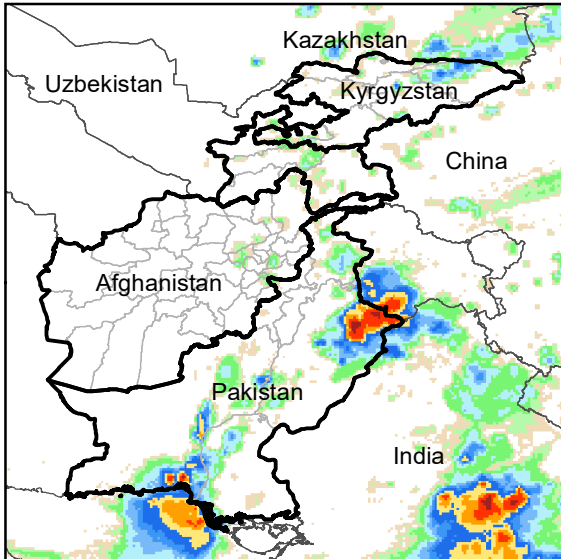

Daily Rainfall estimate for 27 Aug., 2020