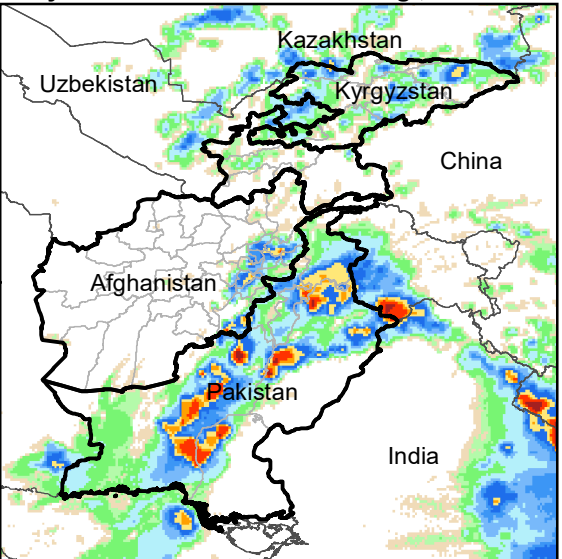

Daily Rainfall estimate for 23 Aug., 2020

Daily Rainfall estimate for 24 Aug., 2020

Daily Rainfall estimate for 25 Aug., 2020

Rainfall Estimate (RFE) through Aug 28, 2020

Daily Totals

Data: NOAA-RFE2.0

Daily Rainfall estimate for 26 Aug., 2020