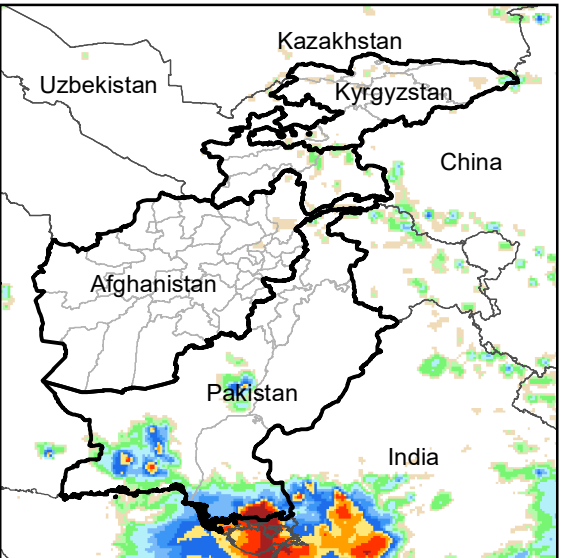

Daily Rainfall estimate for 23 Aug., 2020

Daily Rainfall estimate for 24 Aug., 2020

Daily Rainfall estimate for 25 Aug., 2020

Rainfall Estimate (RFE) through Aug 28, 2020

Daily Totals

Data: NOAA-RFE2.0

Daily Rainfall estimate for 26 Aug., 2020