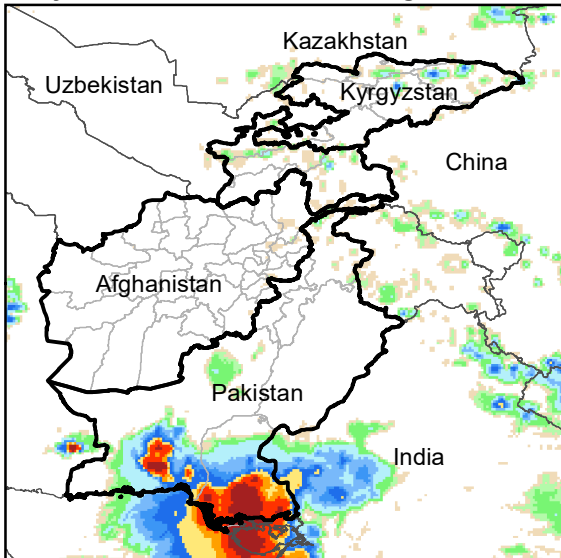

Daily Rainfall estimate for 23 Aug., 2020

Daily Rainfall estimate for 24 Aug., 2020

Daily Rainfall estimate for 25 Aug., 2020

Rainfall Estimate (RFE) through Aug 28, 2020

Daily Totals

Data: NOAA-RFE2.0

Daily Rainfall estimate for 26 Aug., 2020