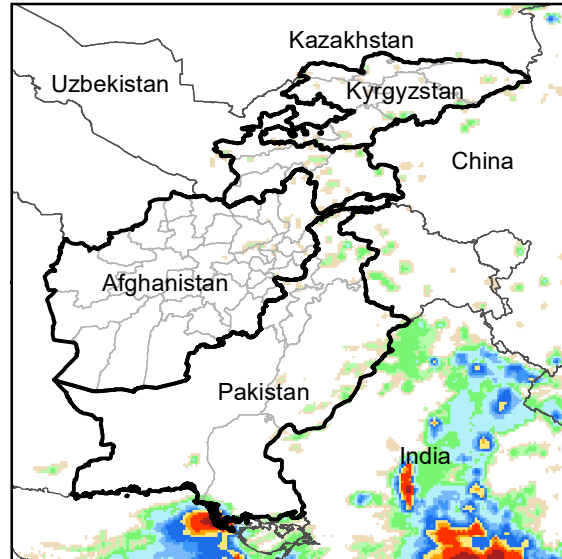

Daily Rainfall estimate for 28 Aug., 2020