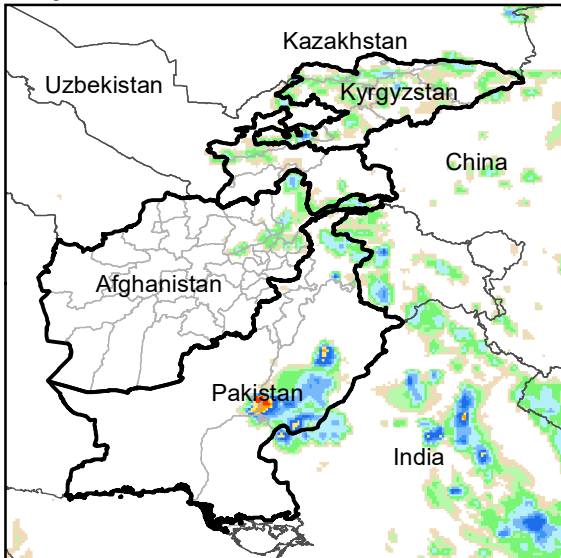

Daily Rainfall estimate for 14 Jun., 2021

Daily Rainfall estimate for 15 Jun., 2021

Daily Rainfall estimate for 16 Jun., 2021

Rainfall Estimate (RFE) through Jun 19, 2021

Daily Totals

Data: NOAA-RFE2.0

Daily Rainfall estimate for 17 Jun., 2021