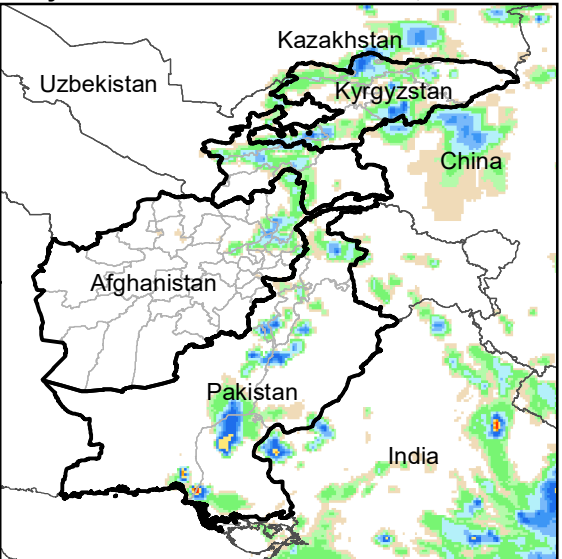

Daily Rainfall estimate for 14 Jun., 2021

Daily Rainfall estimate for 15 Jun., 2021

Daily Rainfall estimate for 16 Jun., 2021

Rainfall Estimate (RFE) through Jun 19, 2021

Daily Totals

Data: NOAA-RFE2.0

Daily Rainfall estimate for 17 Jun., 2021