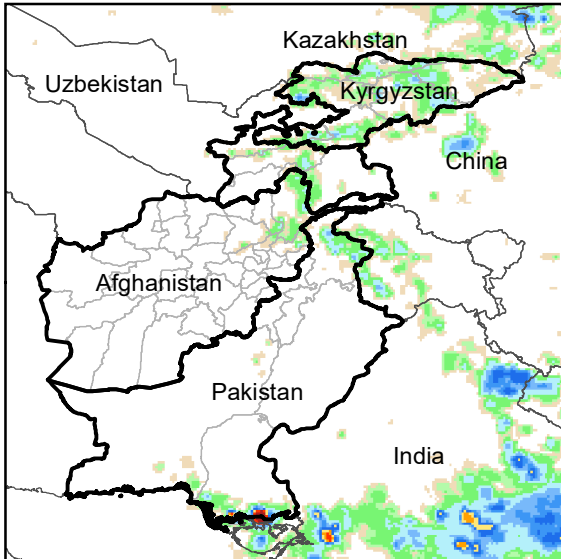

Daily Rainfall estimate for 18 Jun., 2021