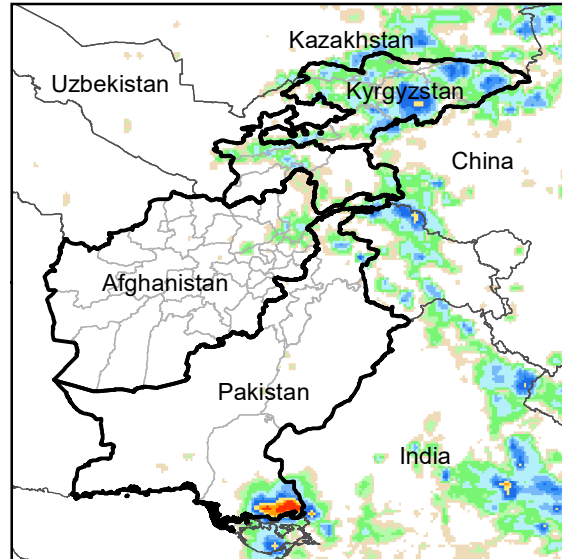

Daily Rainfall estimate for 19 Jun., 2021