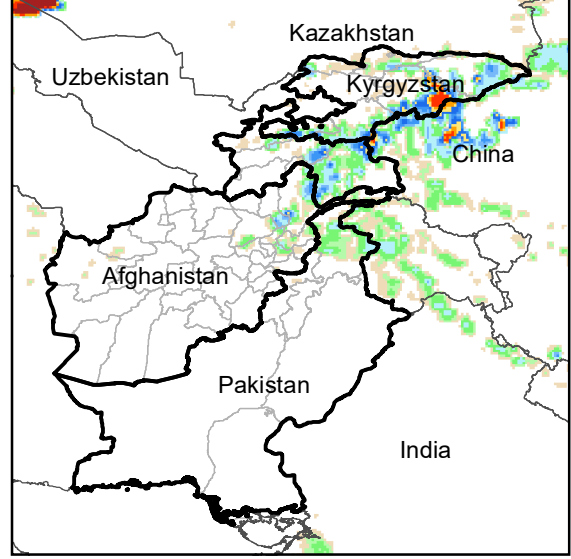

Daily Rainfall estimate for 7 Jun., 2022