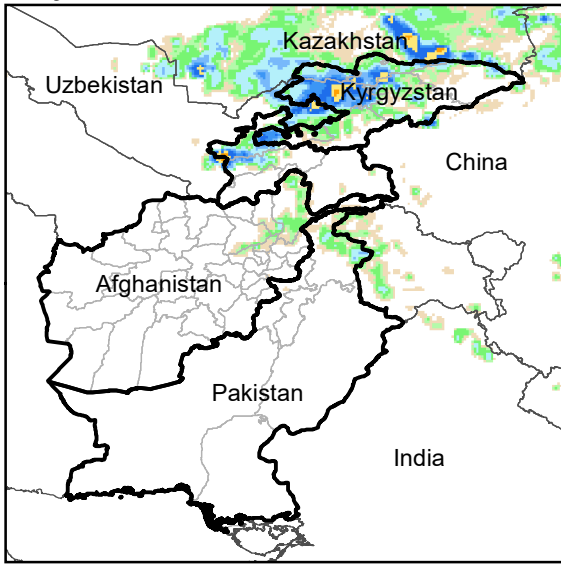

Daily Rainfall estimate for 2 Jun., 2022

Daily Rainfall estimate for 3 Jun., 2022

Daily Rainfall estimate for 4 Jun., 2022

Rainfall Estimate (RFE) through Jun 7, 2022

Daily Totals

Data: NOAA-RFE2.0

Daily Rainfall estimate for 5 Jun., 2022