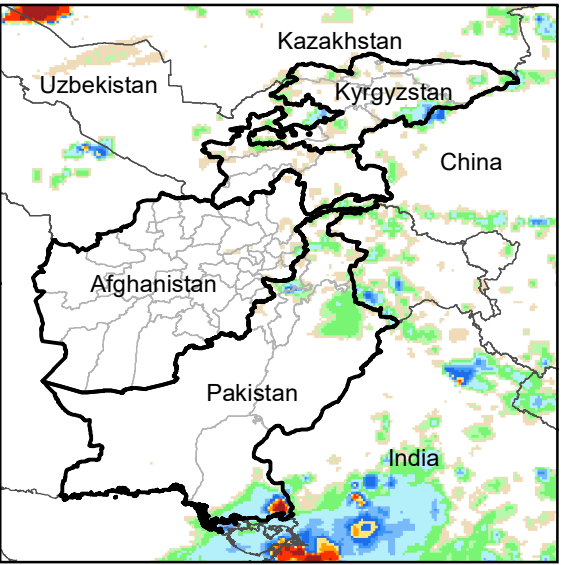

Daily Rainfall estimate for 10 Sep., 2022

Daily Rainfall estimate for 11 Sep., 2022

Daily Rainfall estimate for 12 Sep., 2022

**Rainfall Estimate (RFE) through Sep 15, 2022**

Daily Totals

Data: NOAA-RFE2.0