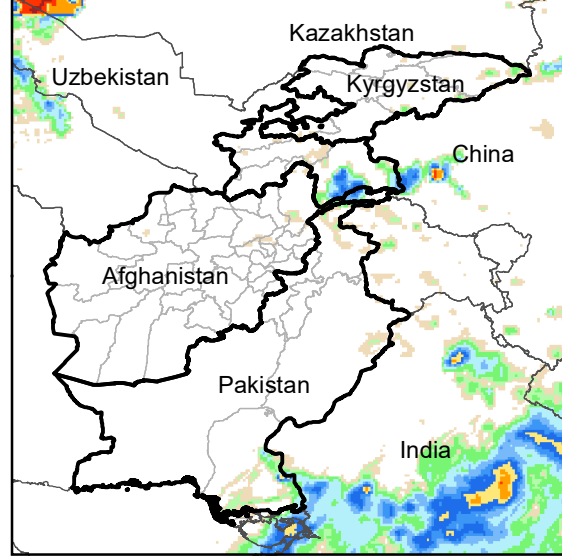

Daily Rainfall estimate for 15 Sep., 2022