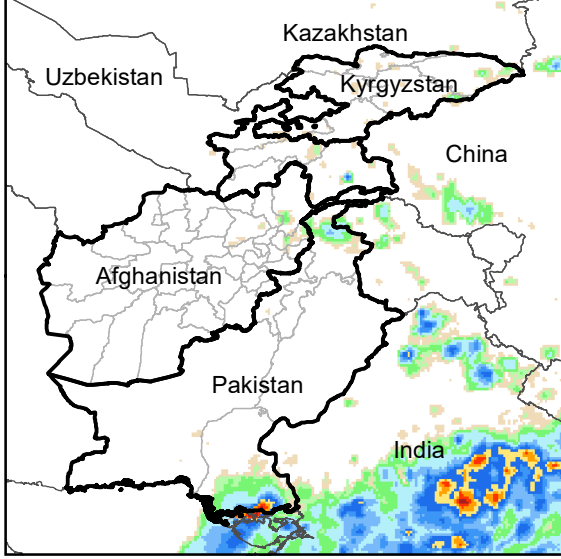

Daily Rainfall estimate for 14 Sep., 2022