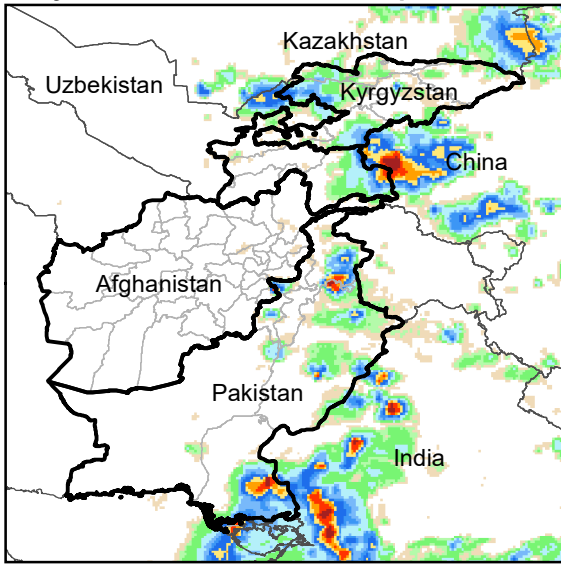

Daily Rainfall estimate for 10 Sep., 2022

Daily Rainfall estimate for 11 Sep., 2022

Daily Rainfall estimate for 12 Sep., 2022

**Rainfall Estimate (RFE) through Sep 15, 2022**

Daily Totals

Data: NOAA-RFE2.0