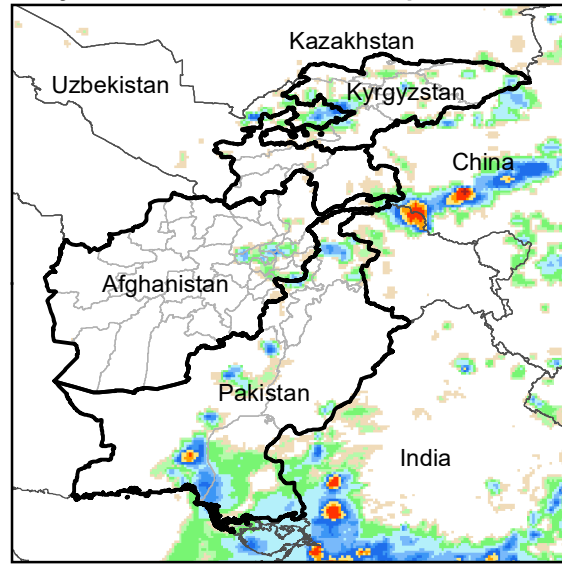

Daily Rainfall estimate for 10 Sep., 2022

Daily Rainfall estimate for 11 Sep., 2022

Daily Rainfall estimate for 12 Sep., 2022

**Rainfall Estimate (RFE) through Sep 15, 2022**

Daily Totals

Data: NOAA-RFE2.0