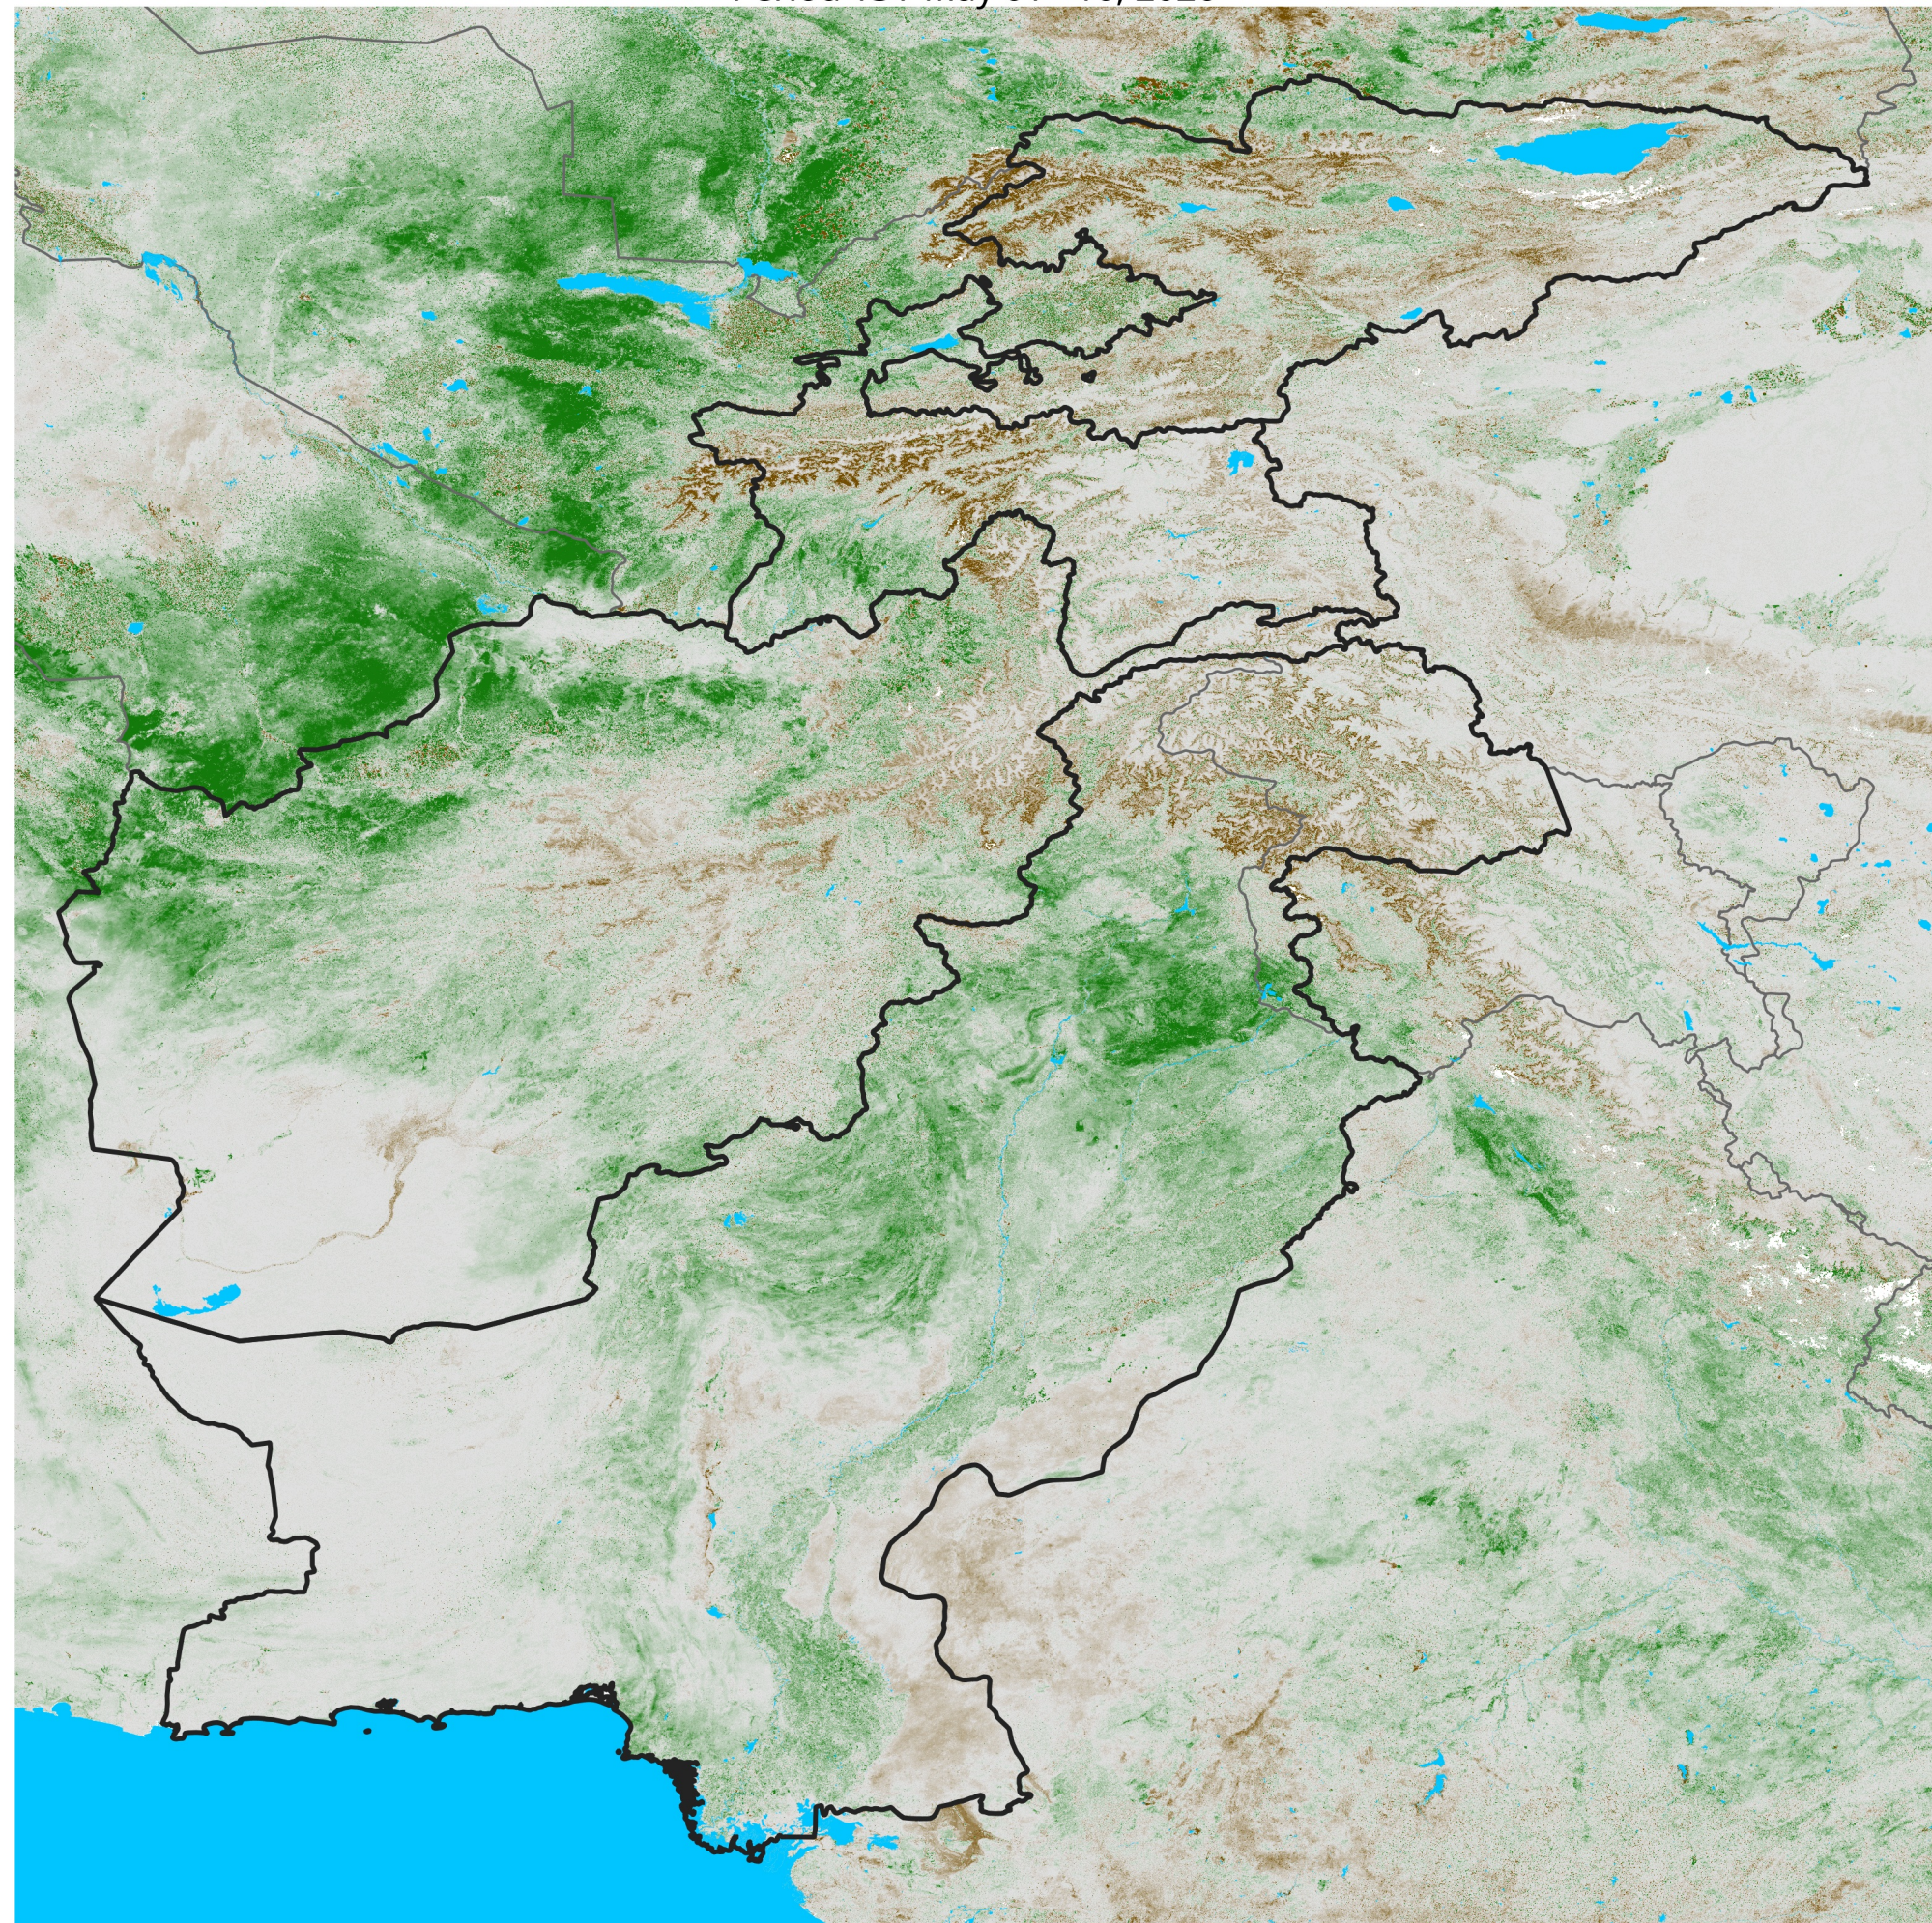

South Central Asia

NDVI Difference

2026 minus 2025

Period 13 / May 01 - 10, 2026

NDVI Difference

< -0.3 -0.2 -0.1 -0.05 0.05 0.1 0.2 >0.3

Negative

No Difference