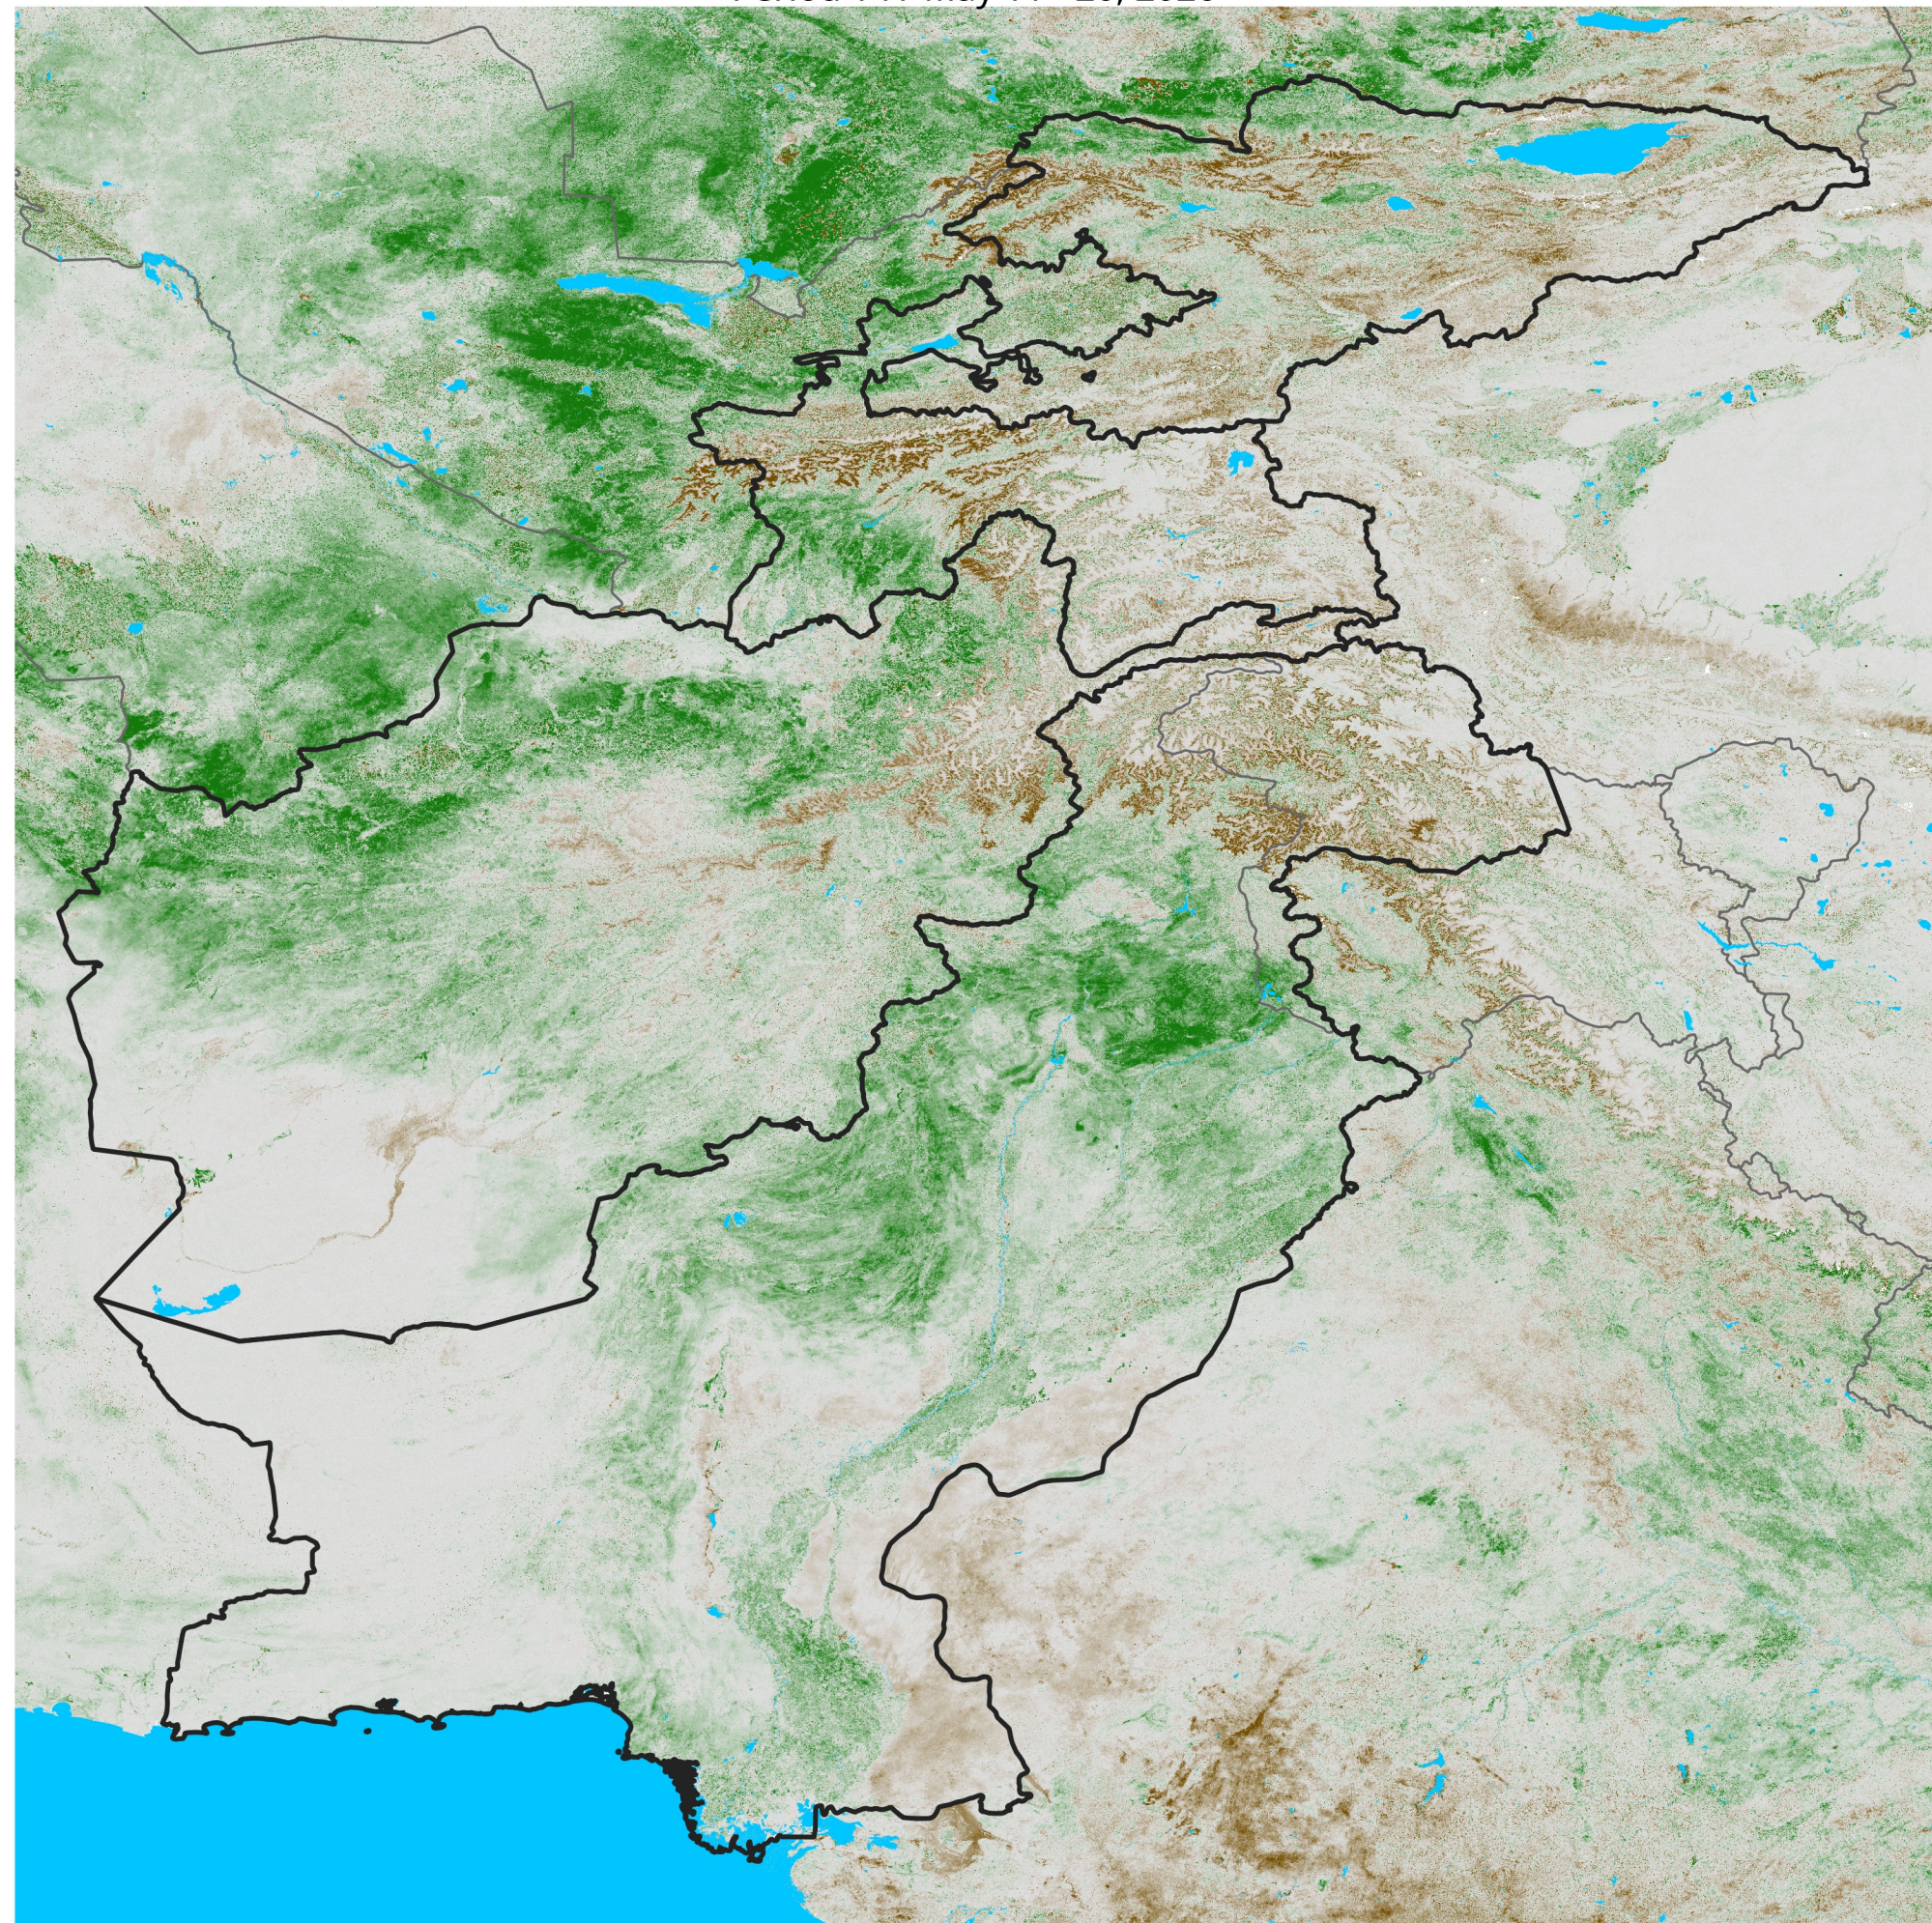

# South Central Asia

## NDVI Difference

2026 minus 2025

Period 14 / May 11 - 20, 2026

### NDVI Difference

< -0.3   -0.2   -0.1   -0.05   0.05   0.1   0.2   > 0.3

Negative

No Difference

Positive