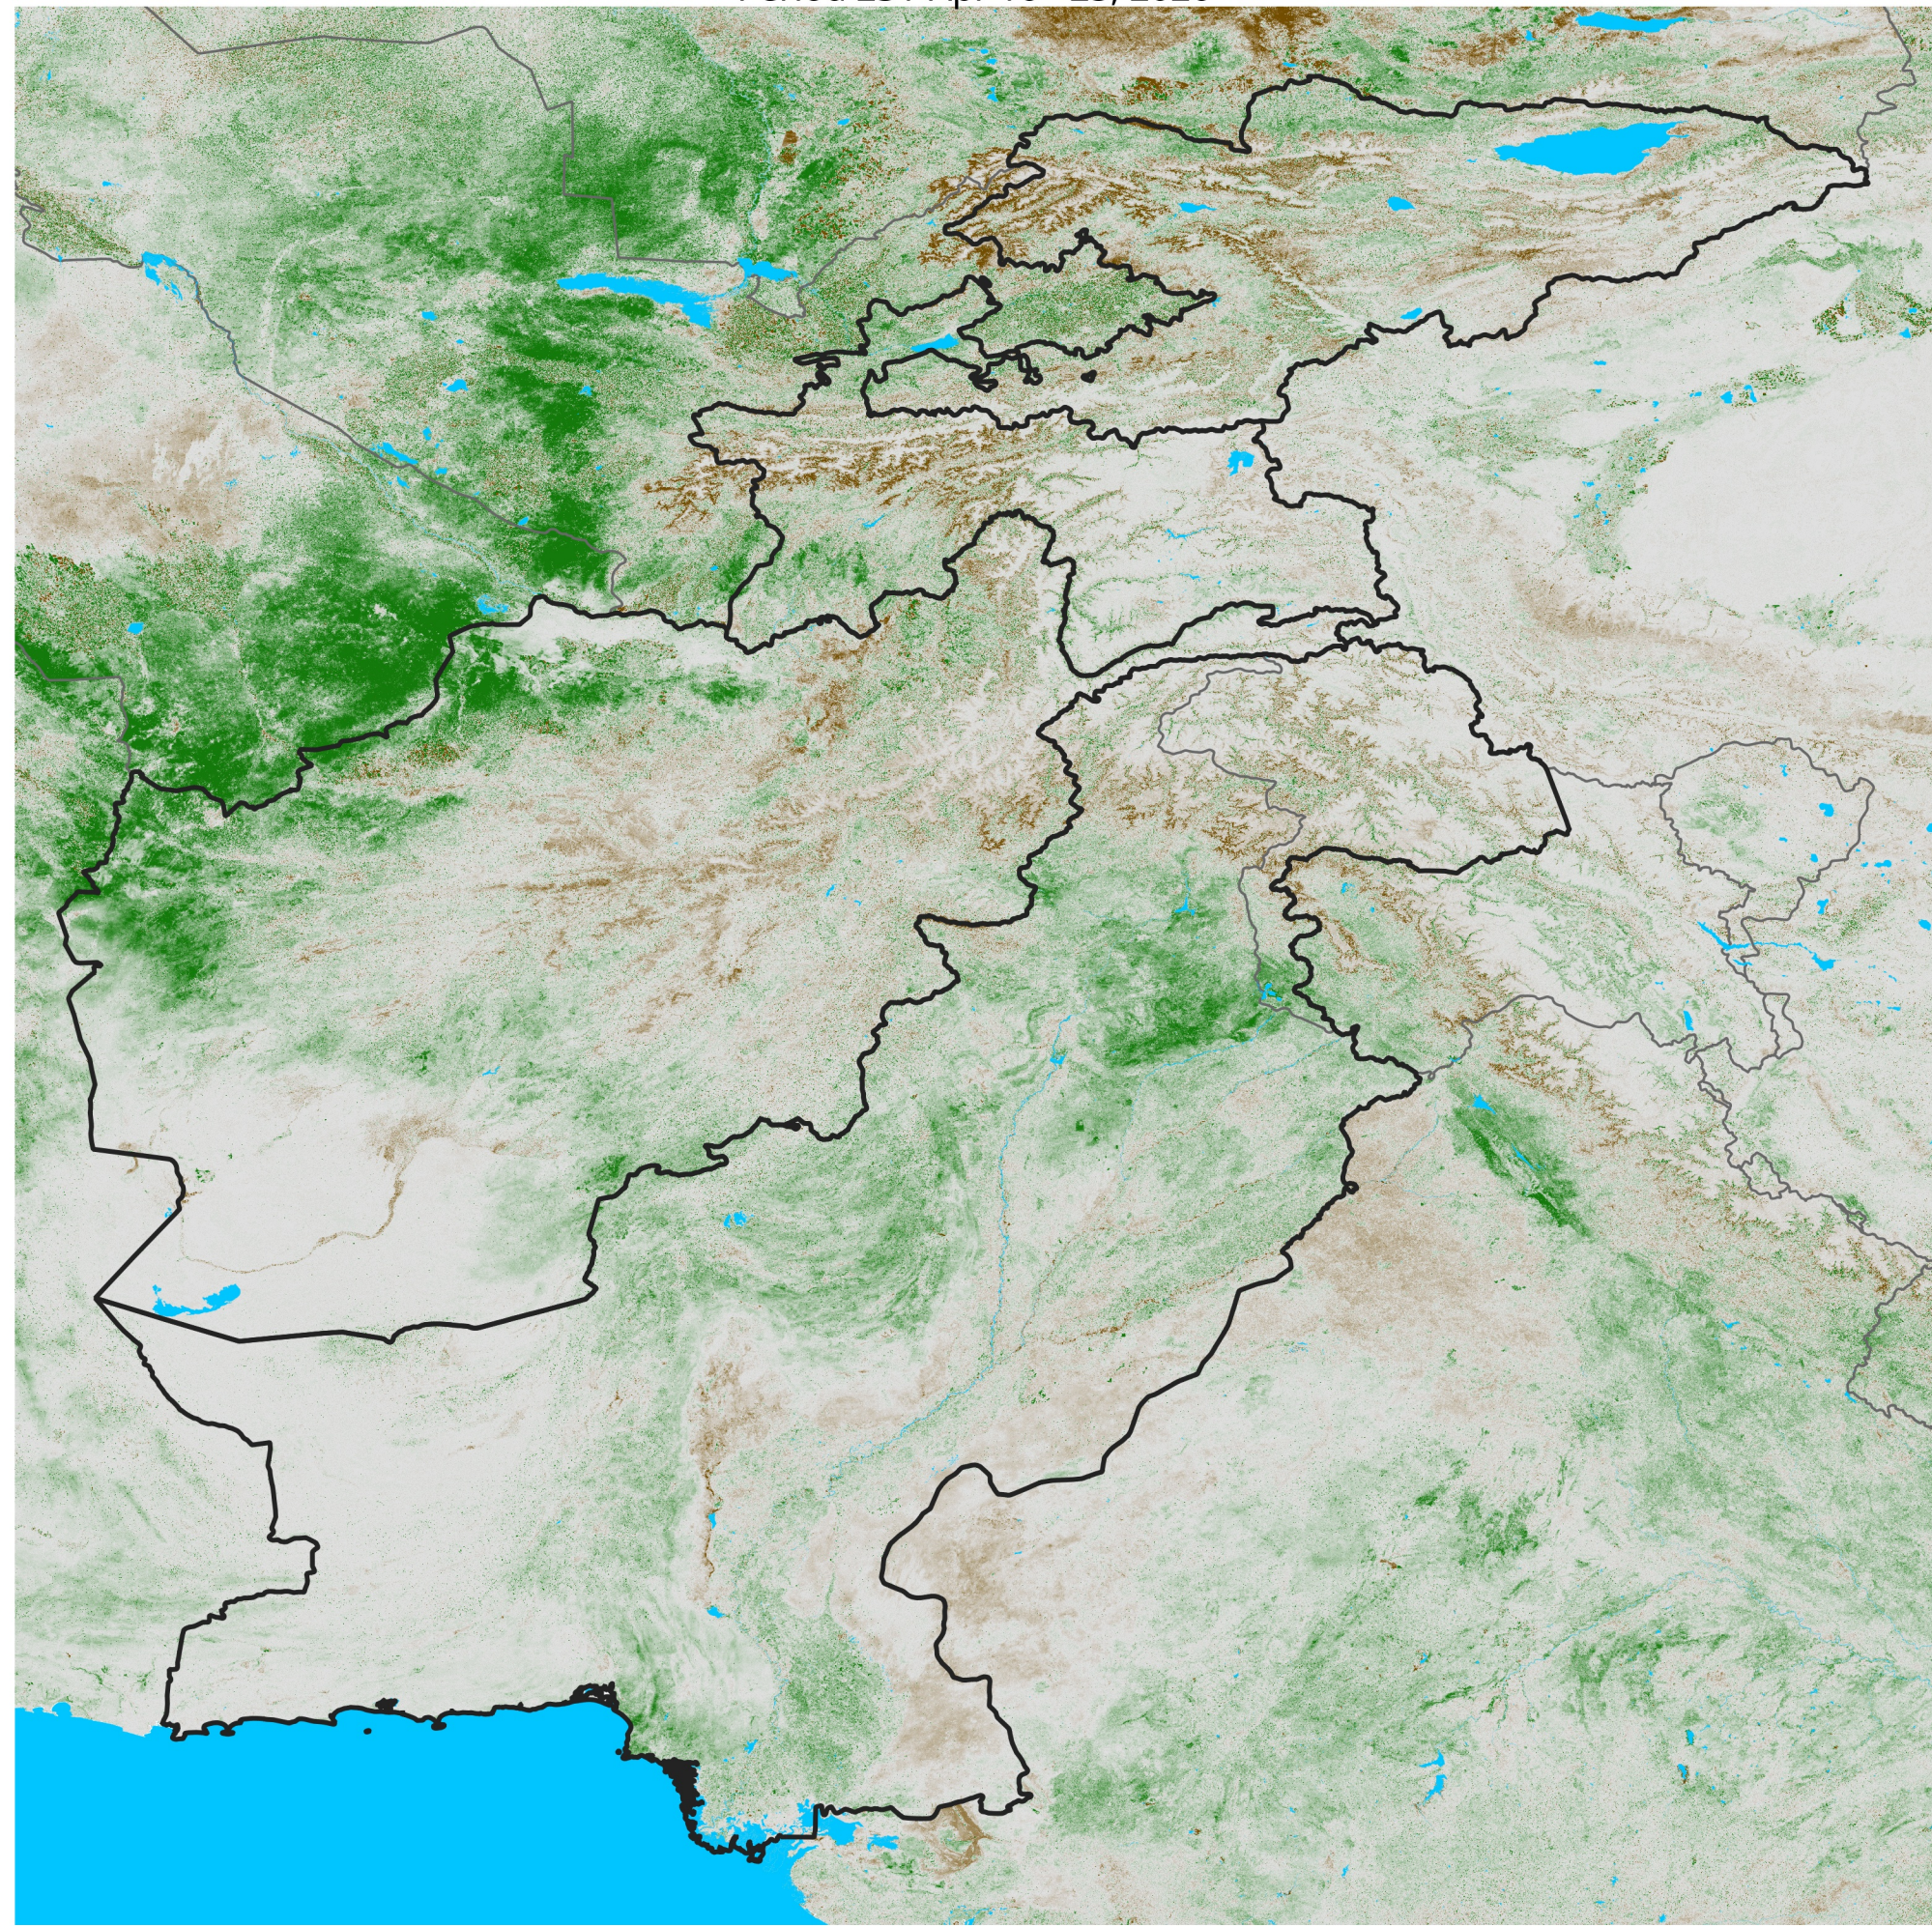

# South Central Asia

## NDVI Difference

2026 minus 2025

Period 23 / Apr 16 - 25, 2026

### NDVI Difference

< -0.3   -0.2   -0.1   -0.05   0.05   0.1   0.2   >0.3

Negative

No Difference

Positive