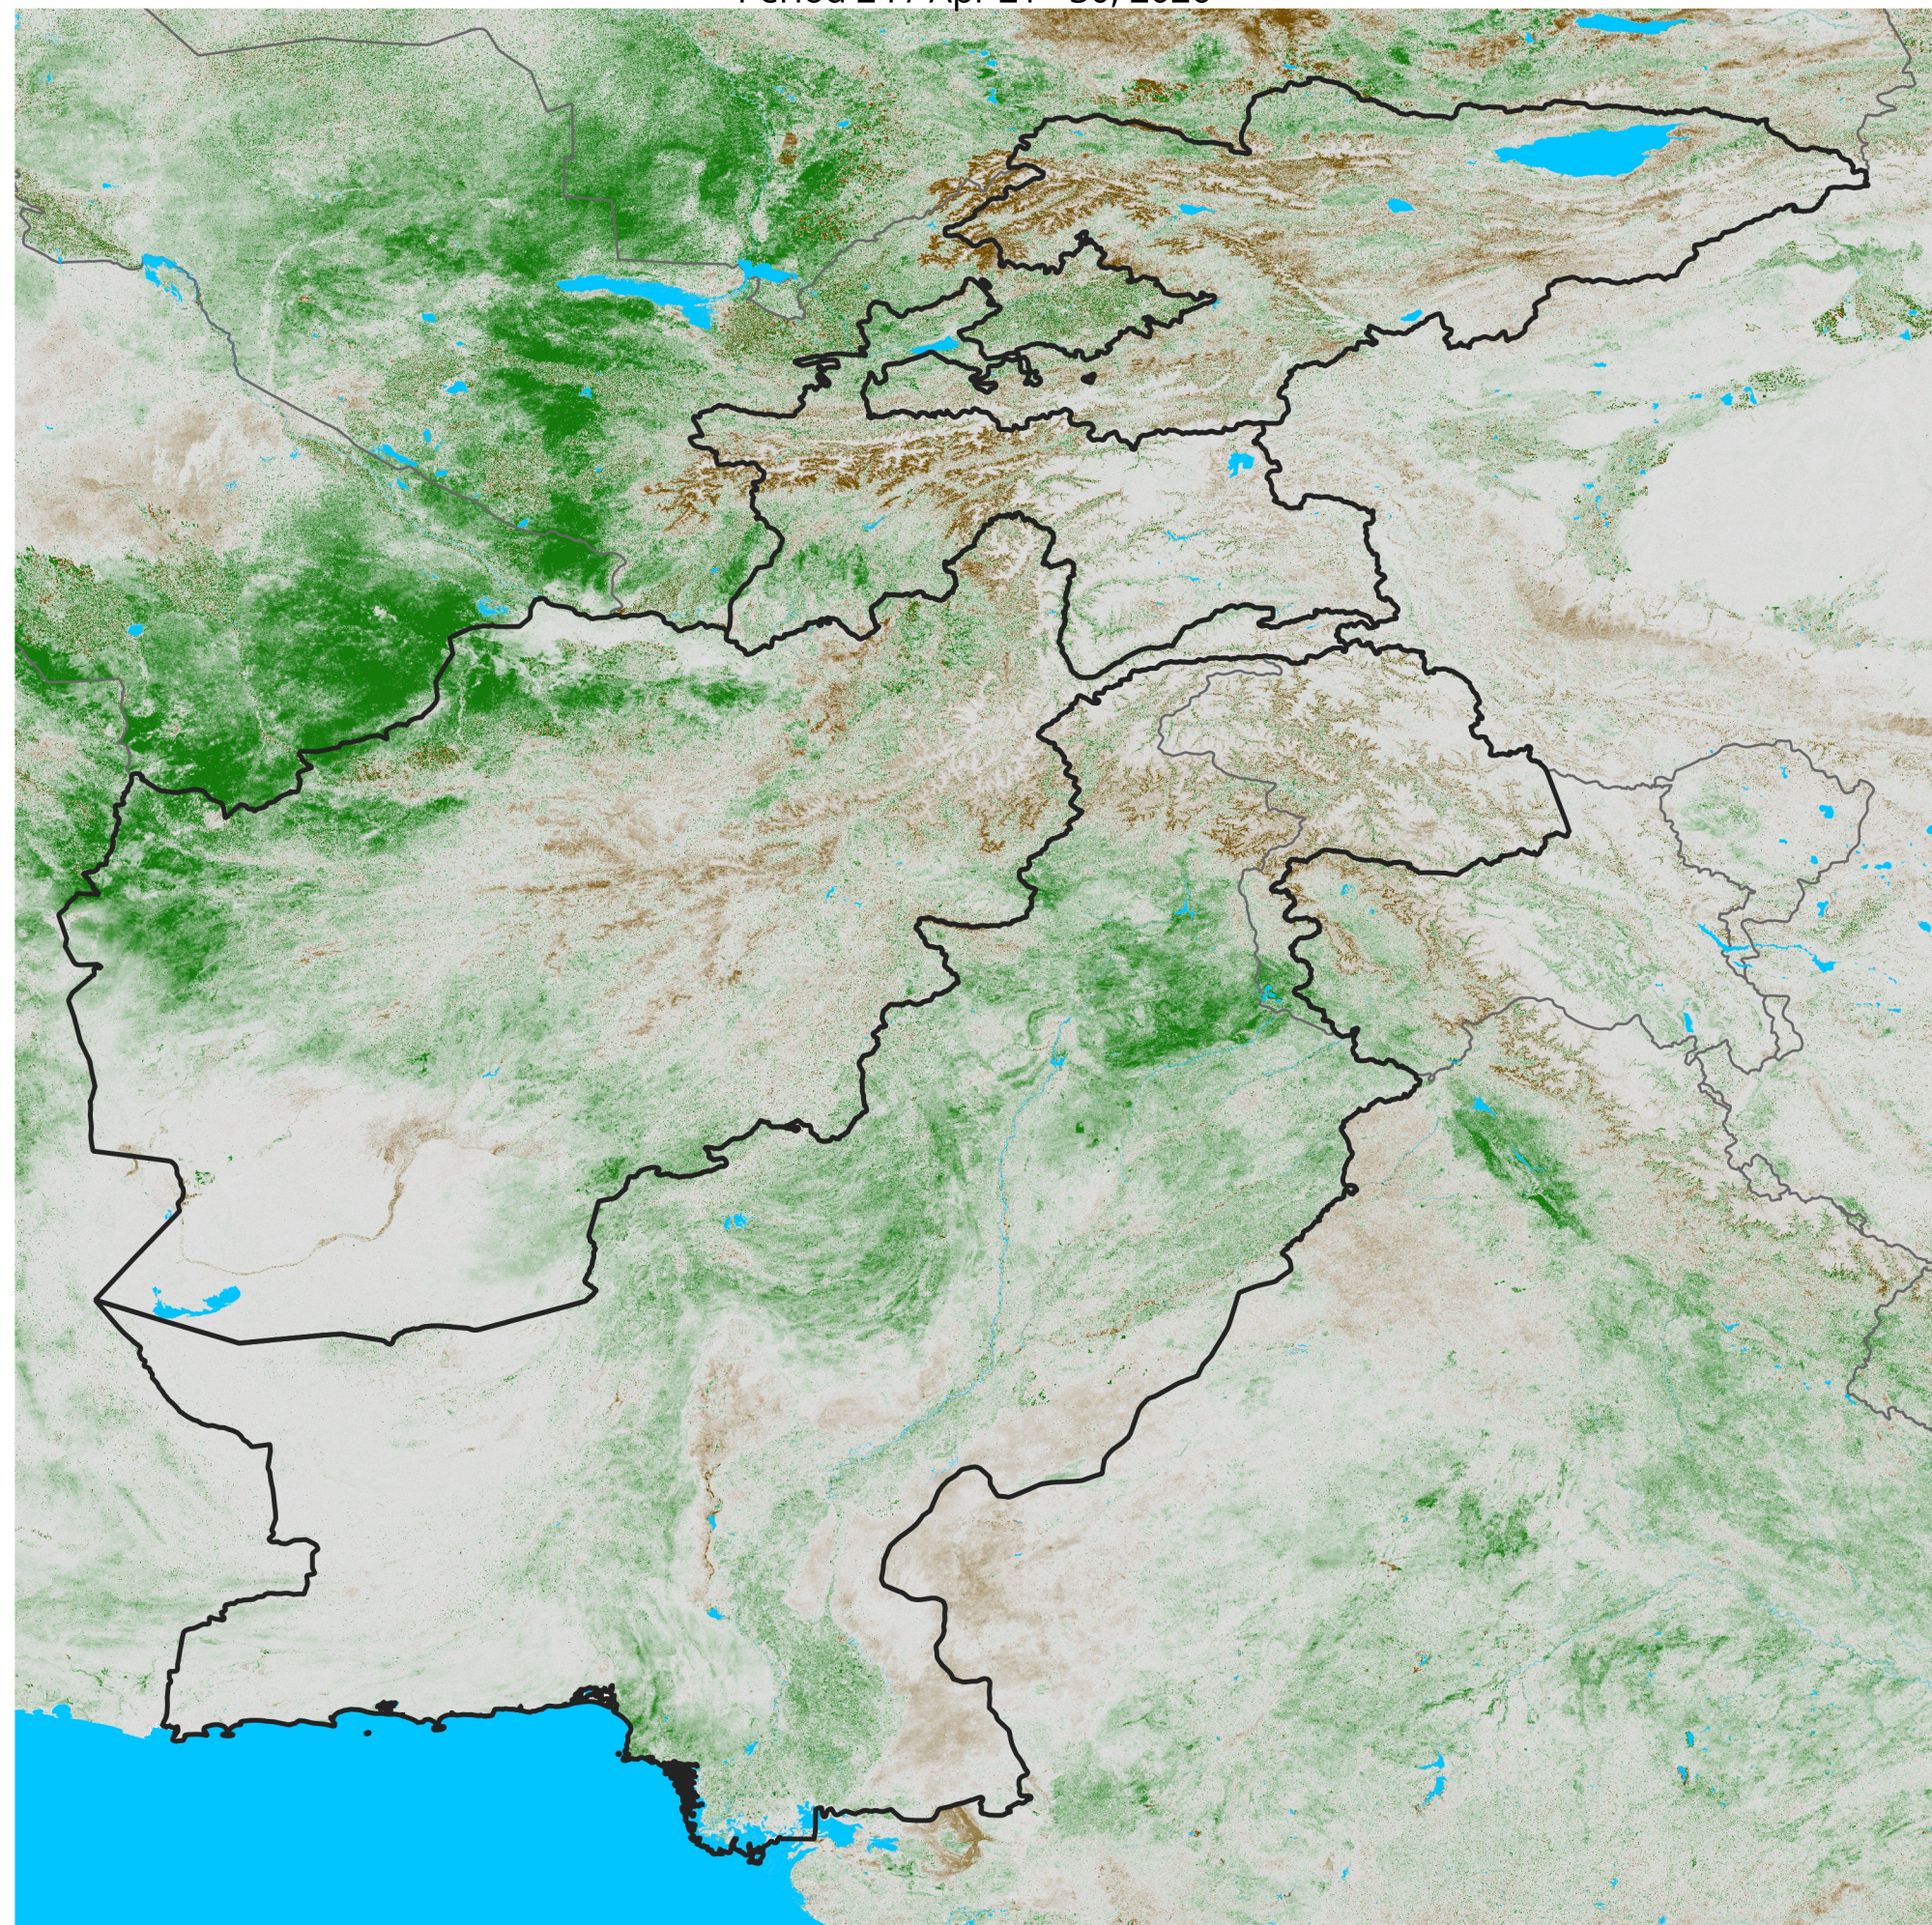

South Central Asia

NDVI Difference

2026 minus 2025

Period 24 / Apr 21 - 30, 2026

NDVI Difference

< -0.3 -0.2 -0.1 -0.05 0.05 0.1 0.2 >0.3

Negative

No Difference