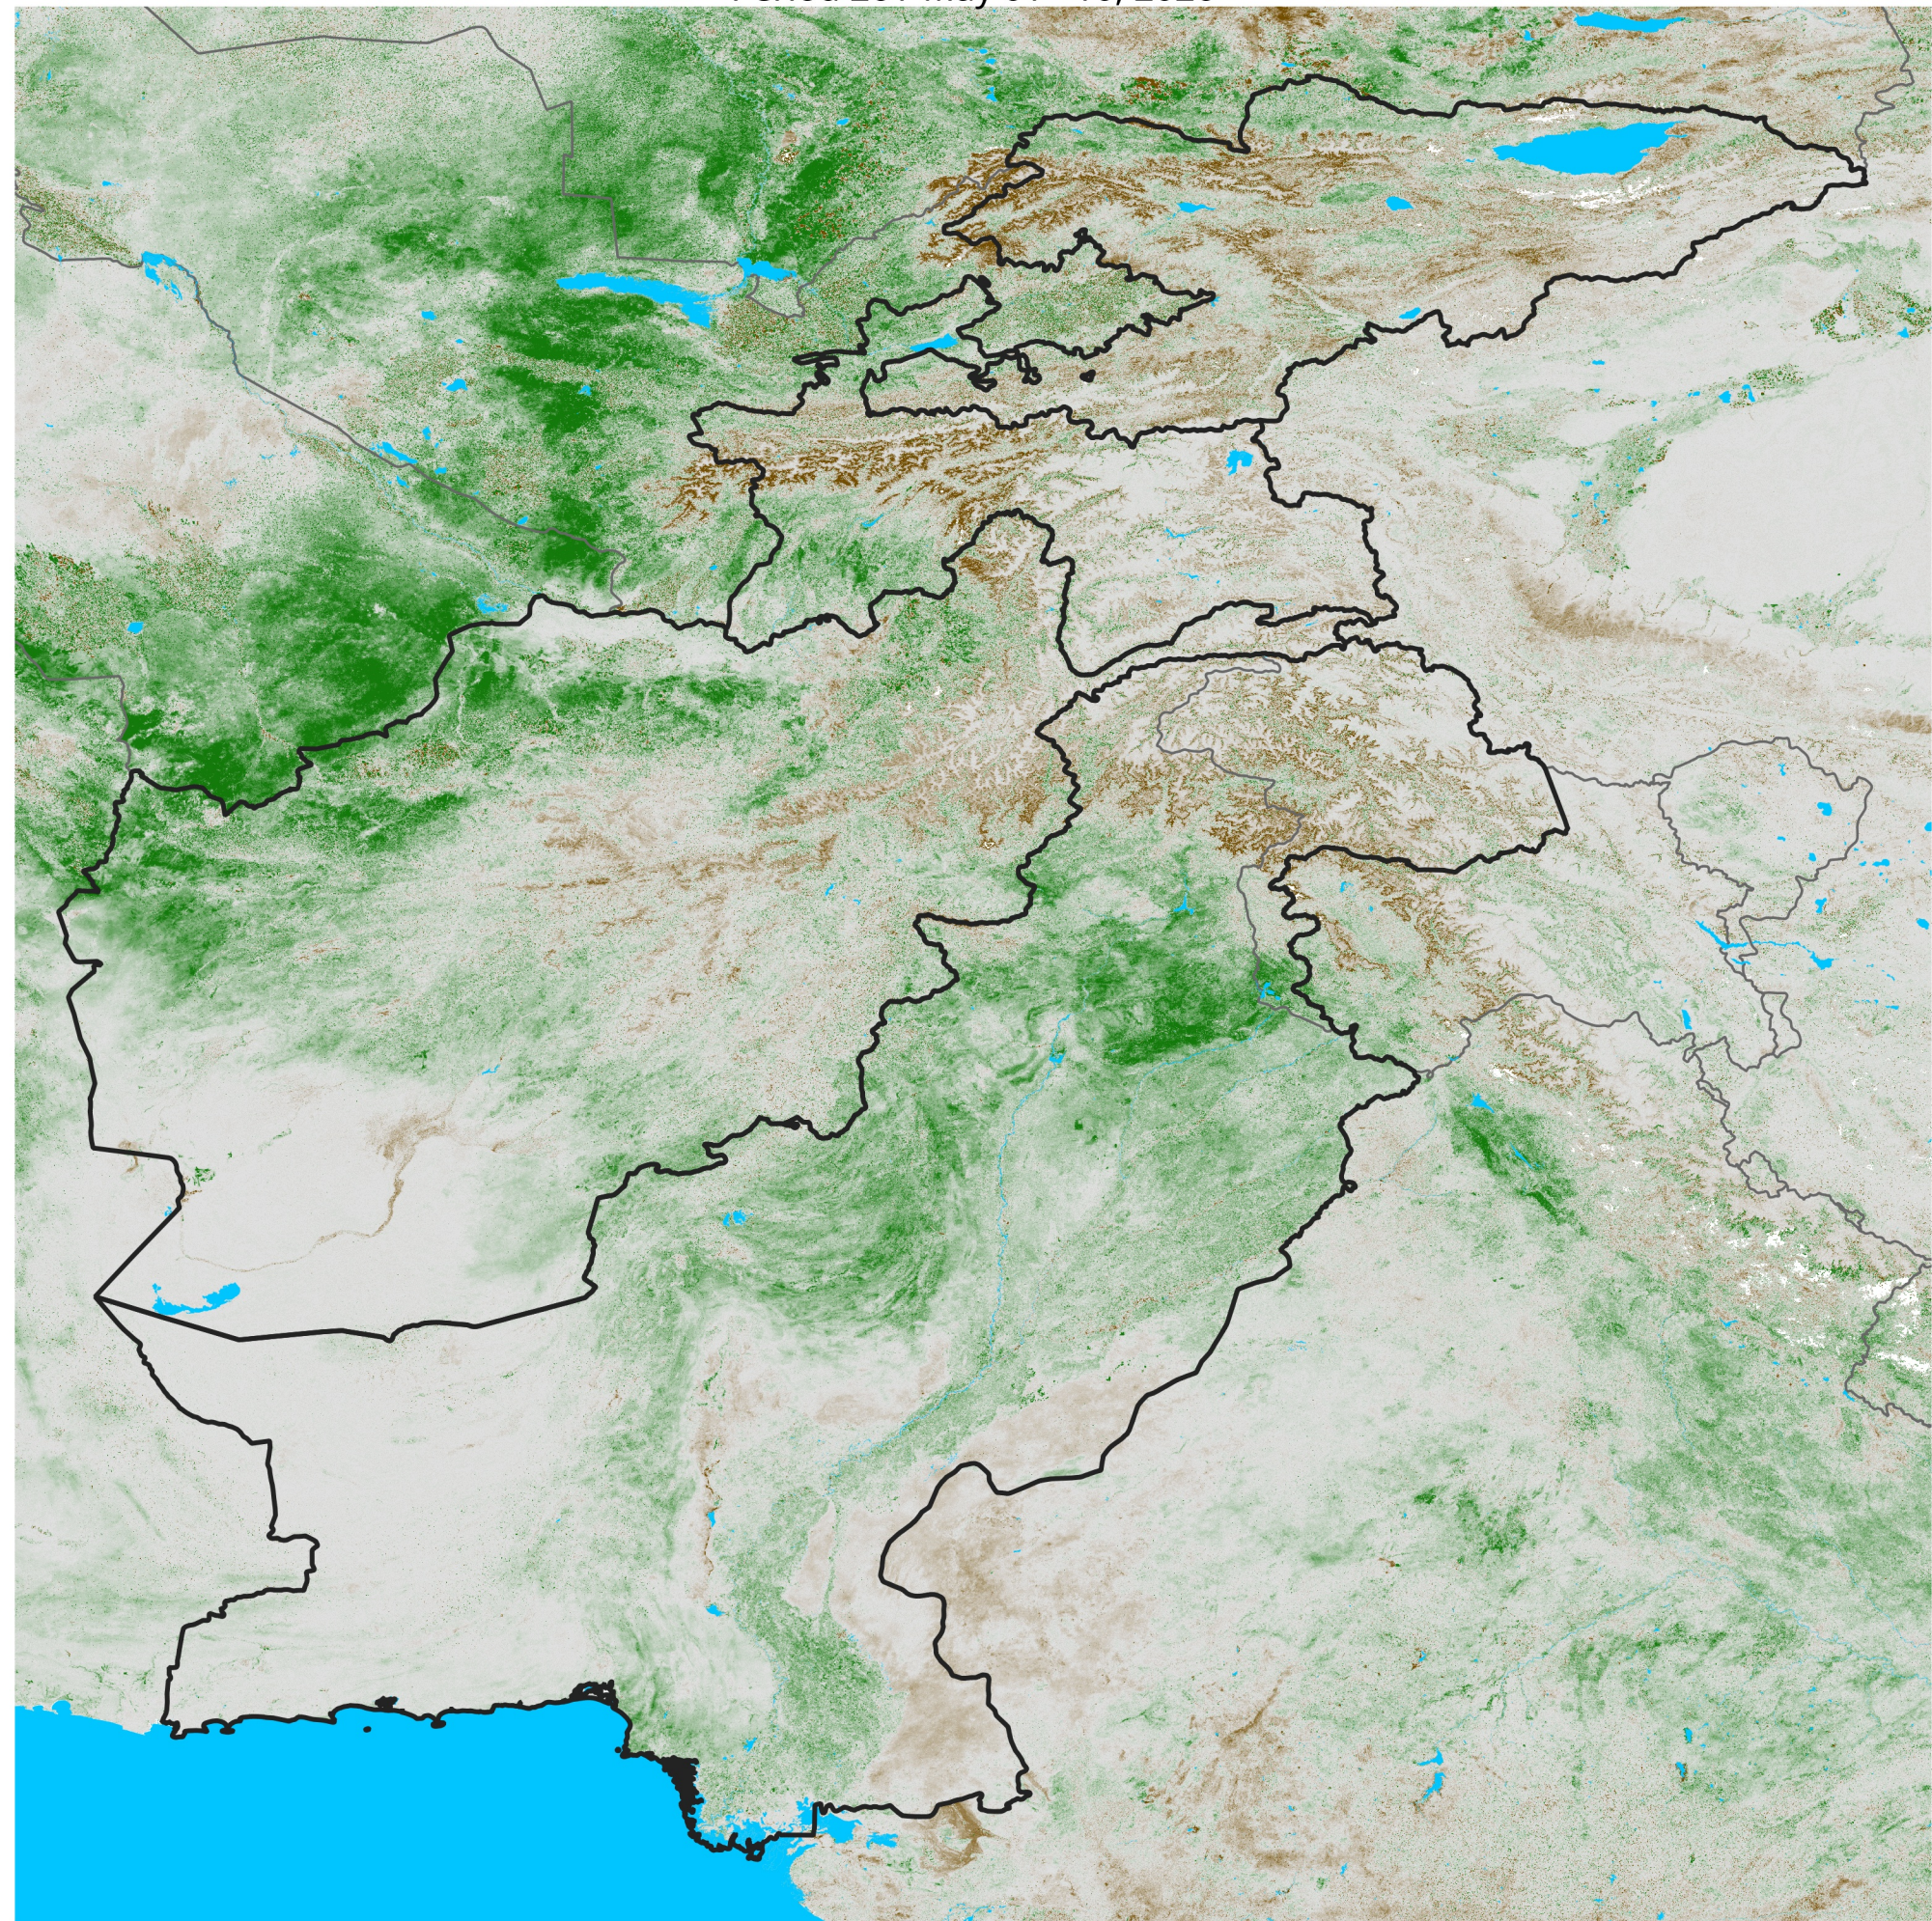

South Central Asia

NDVI Difference

2026 minus 2025

Period 26 / May 01 - 10, 2026

NDVI Difference

< -0.3 -0.2 -0.1 -0.05 0.05 0.1 0.2 >0.3

Negative

No Difference