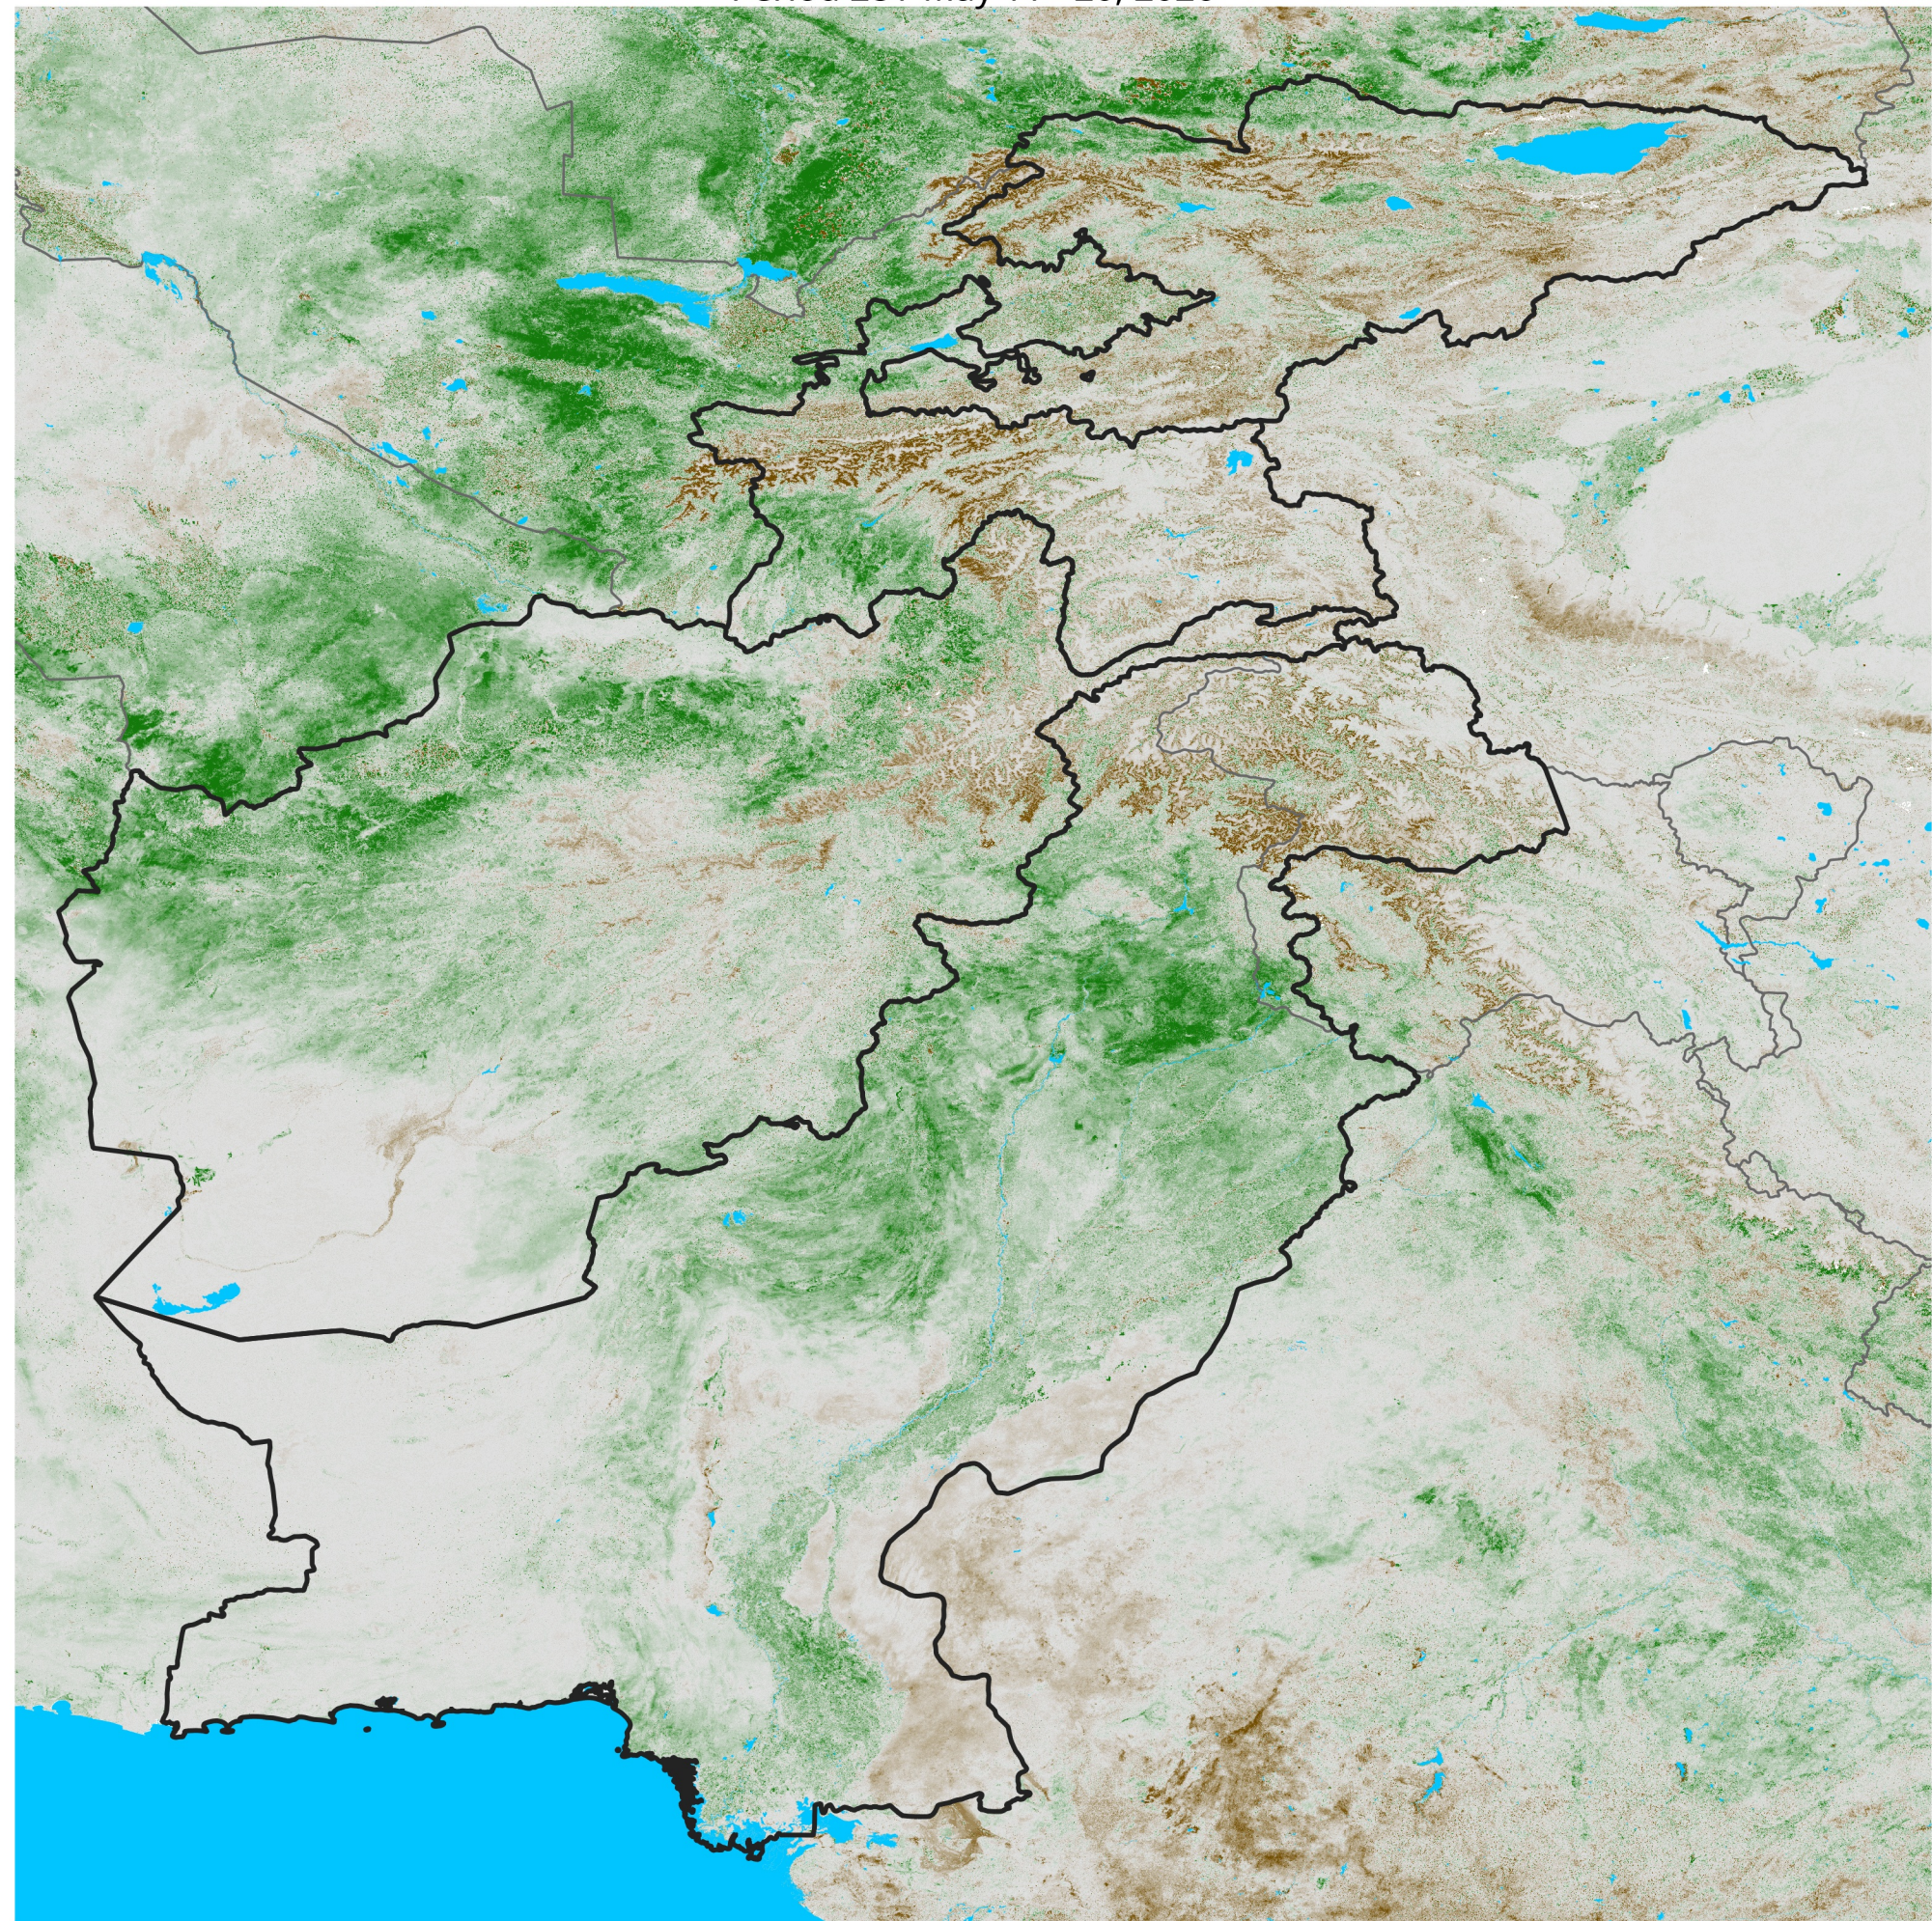

# South Central Asia

## NDVI Difference

2026 minus 2025

Period 28 / May 11 - 20, 2026

### NDVI Difference

< -0.3   -0.2   -0.1   -0.05   0.05   0.1   0.2   >0.3

Negative

No Difference

Positive