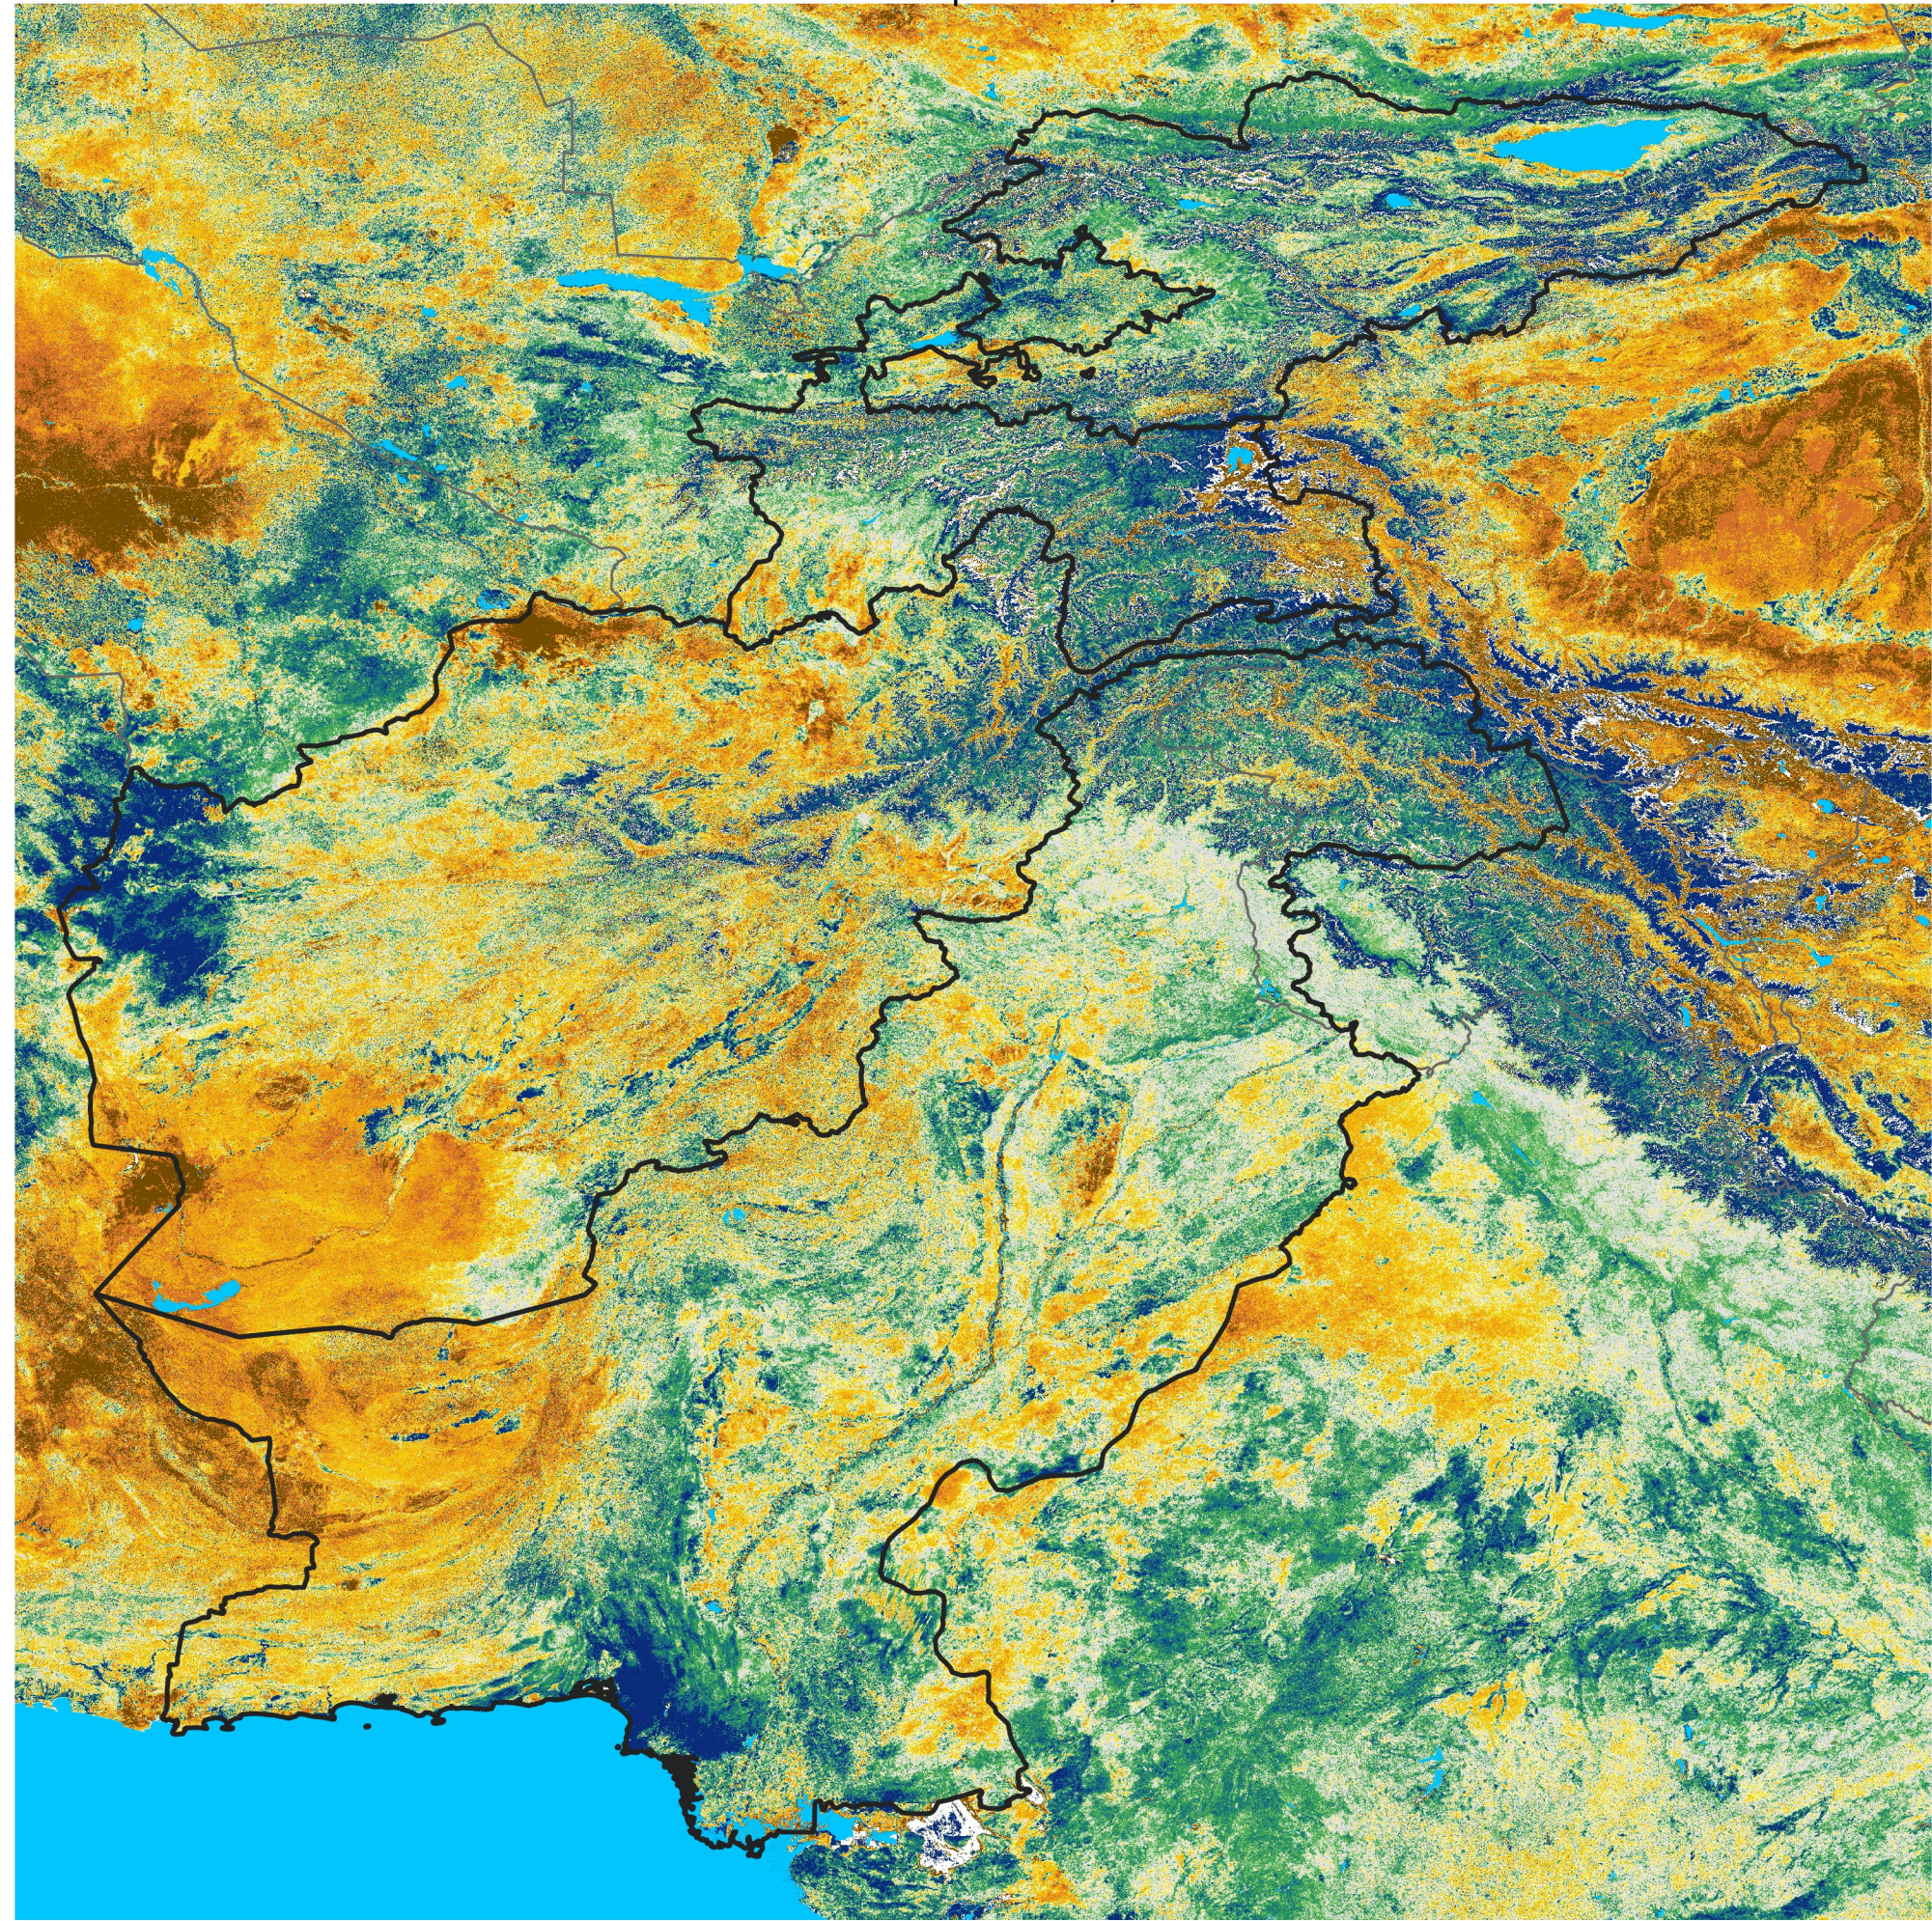

South Central Asia
Percent of Mean NDVI
2026 / Mean (2012 - 2021)
Period 23 / Apr 16 - 25, 2026

Percent of Normal