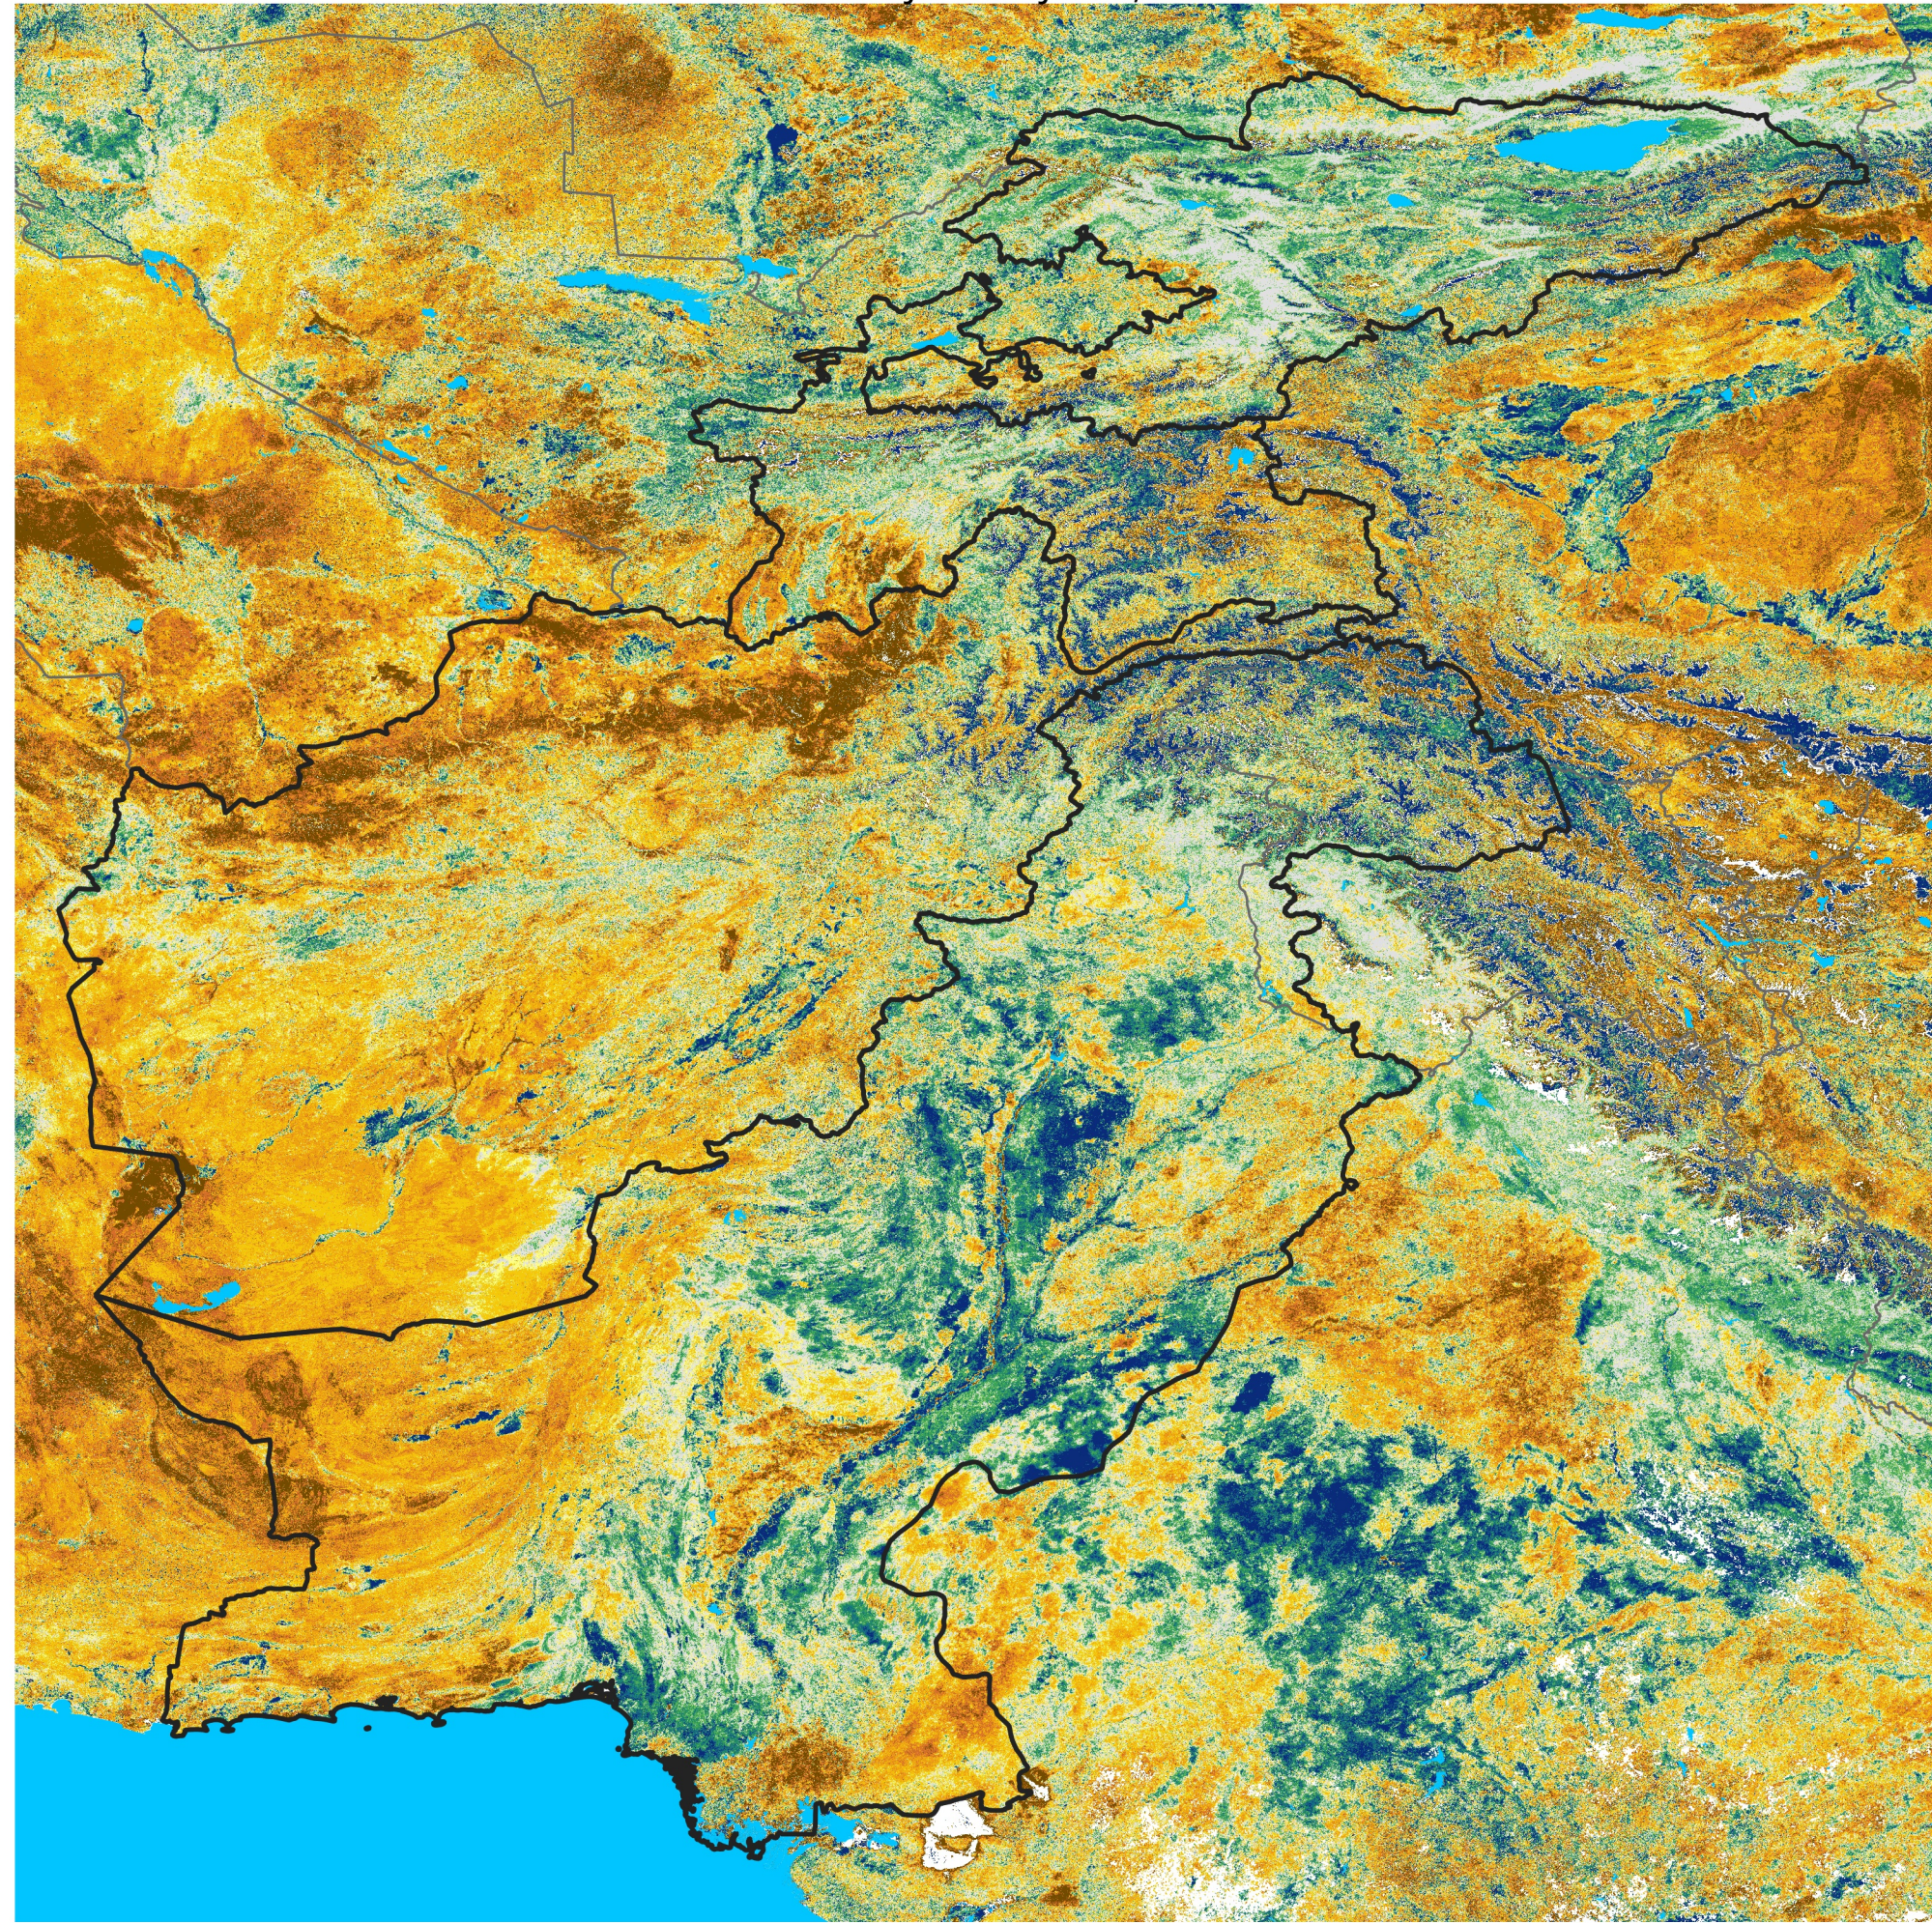

South Central Asia
Percent of Mean NDVI
2026 / Mean (2012 - 2021)
Period 37 / Jun 26 - Jul 05, 2026

Percent of Normal