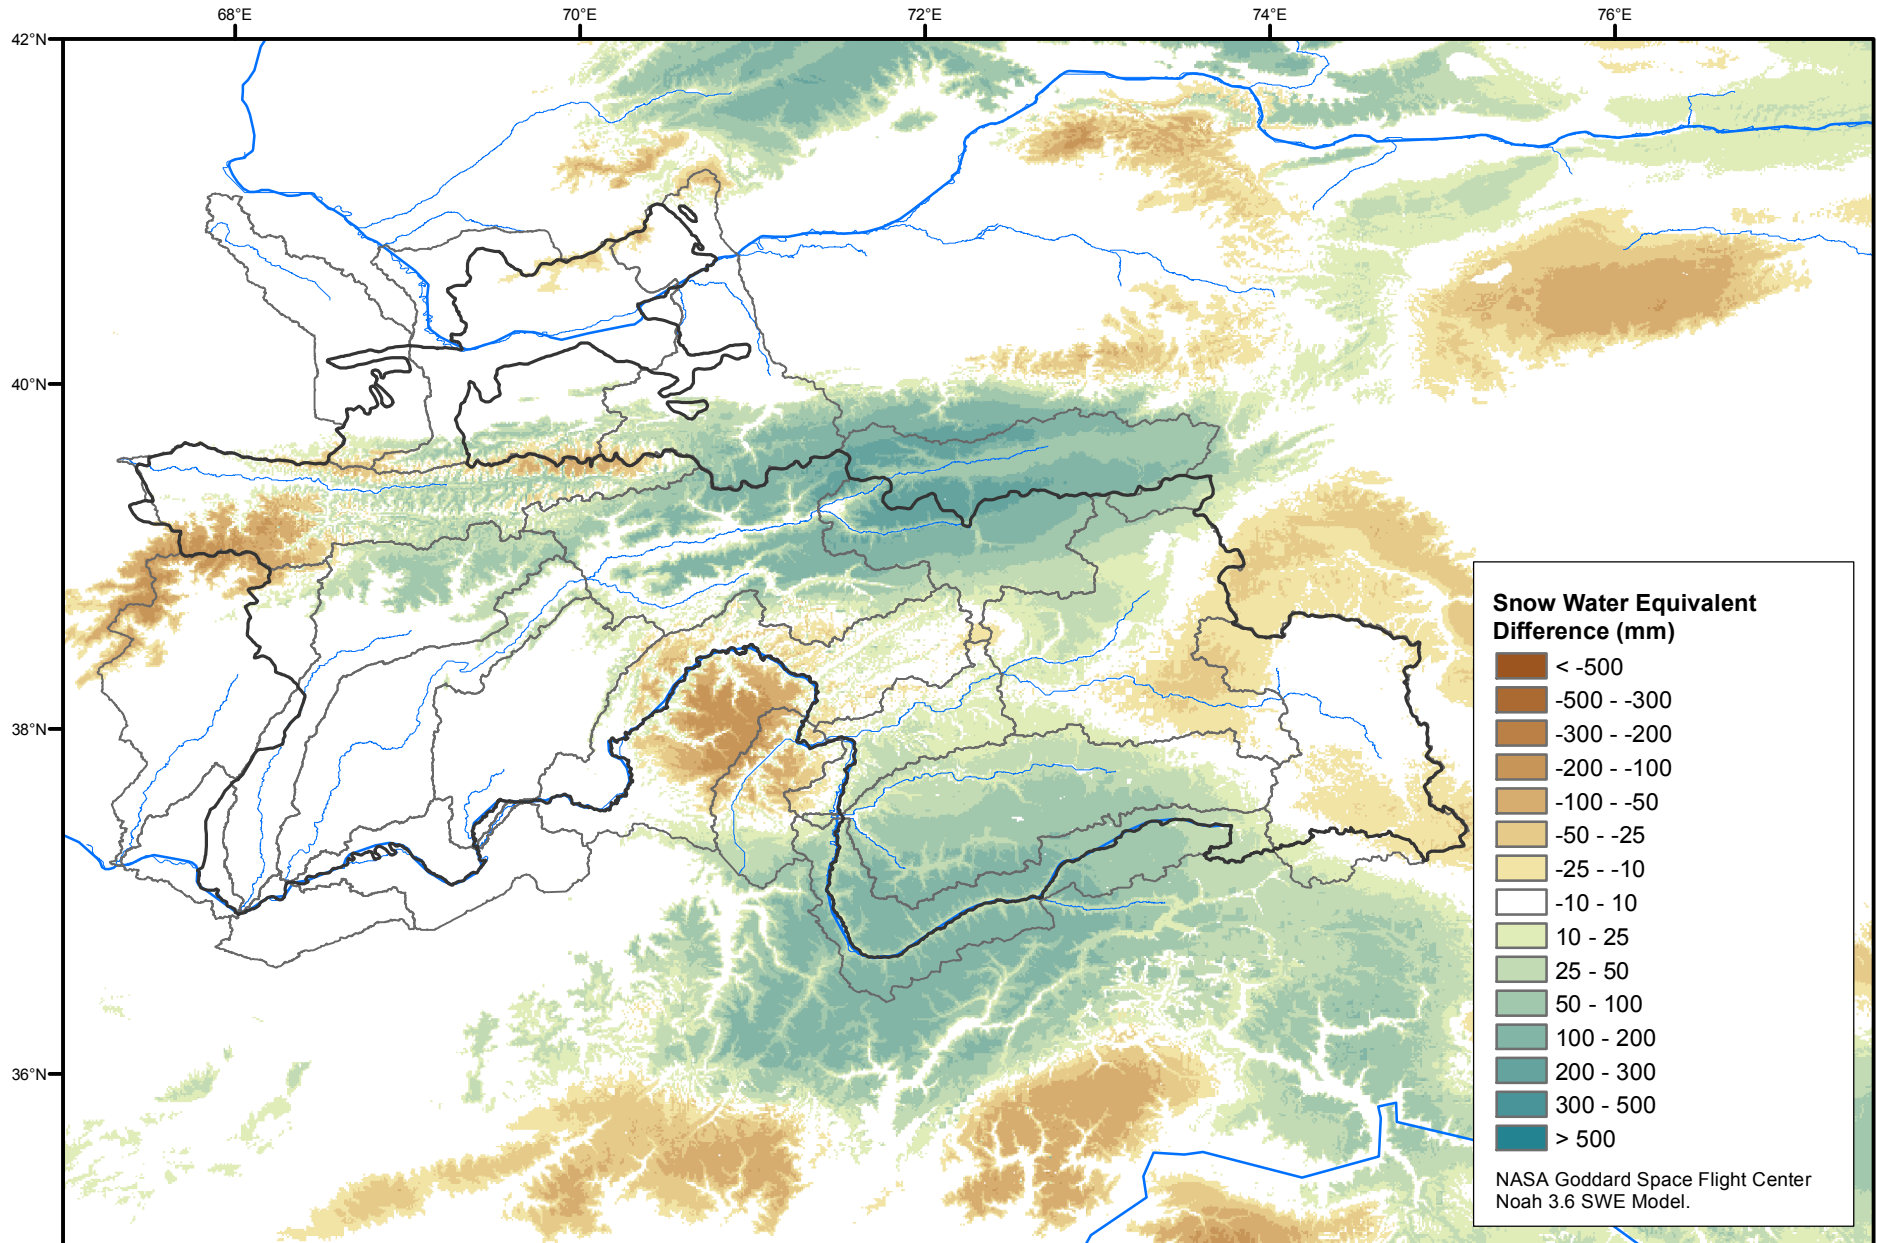

# Daily Snow Water Equivalent Difference Anomaly

November 29, 2000 minus Average (2002-2016)

Map created by USGS/EROS