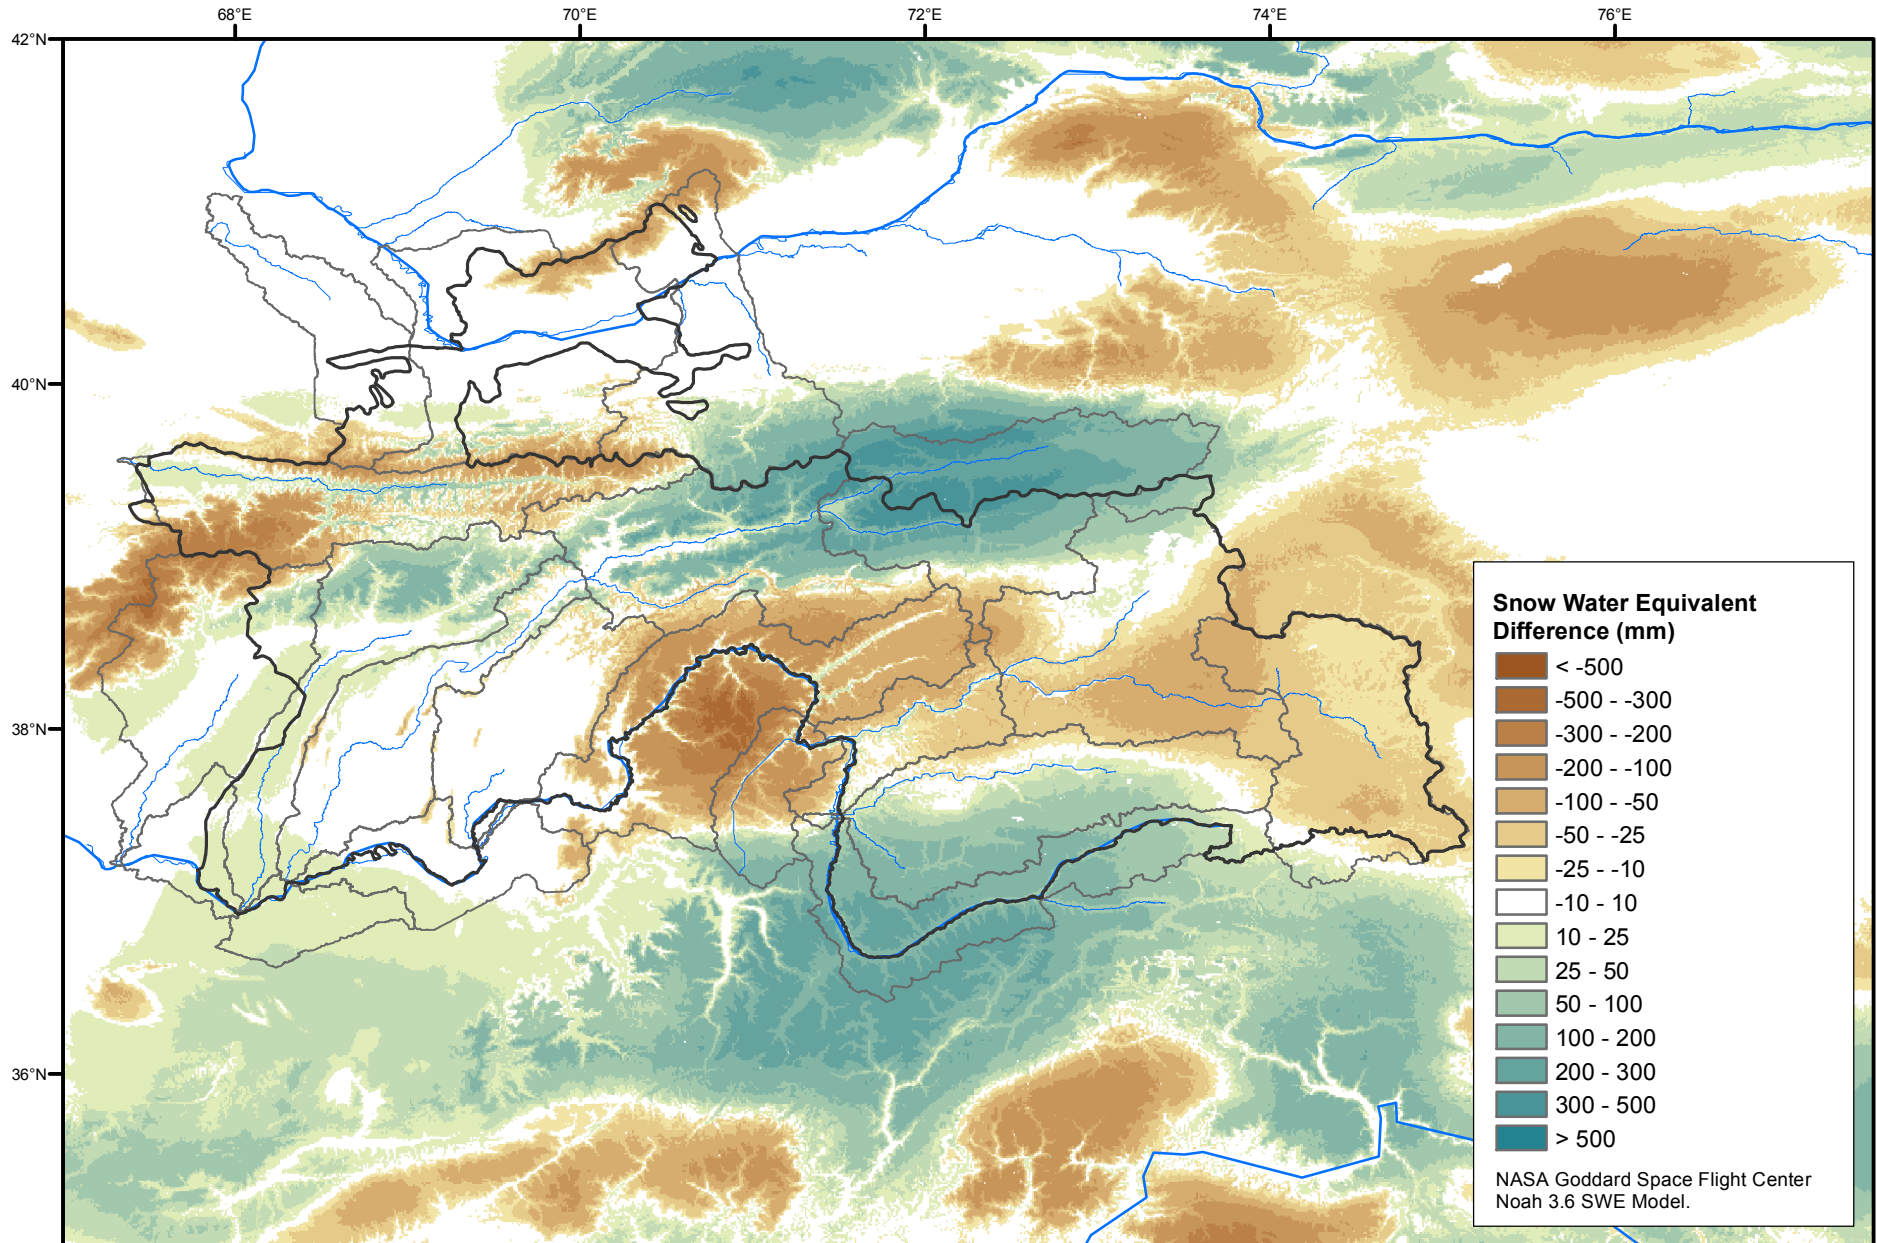

Daily Snow Water Equivalent Difference Anomaly

February 01, 2001 minus Average (2002-2016)

Map created by USGS/EROS