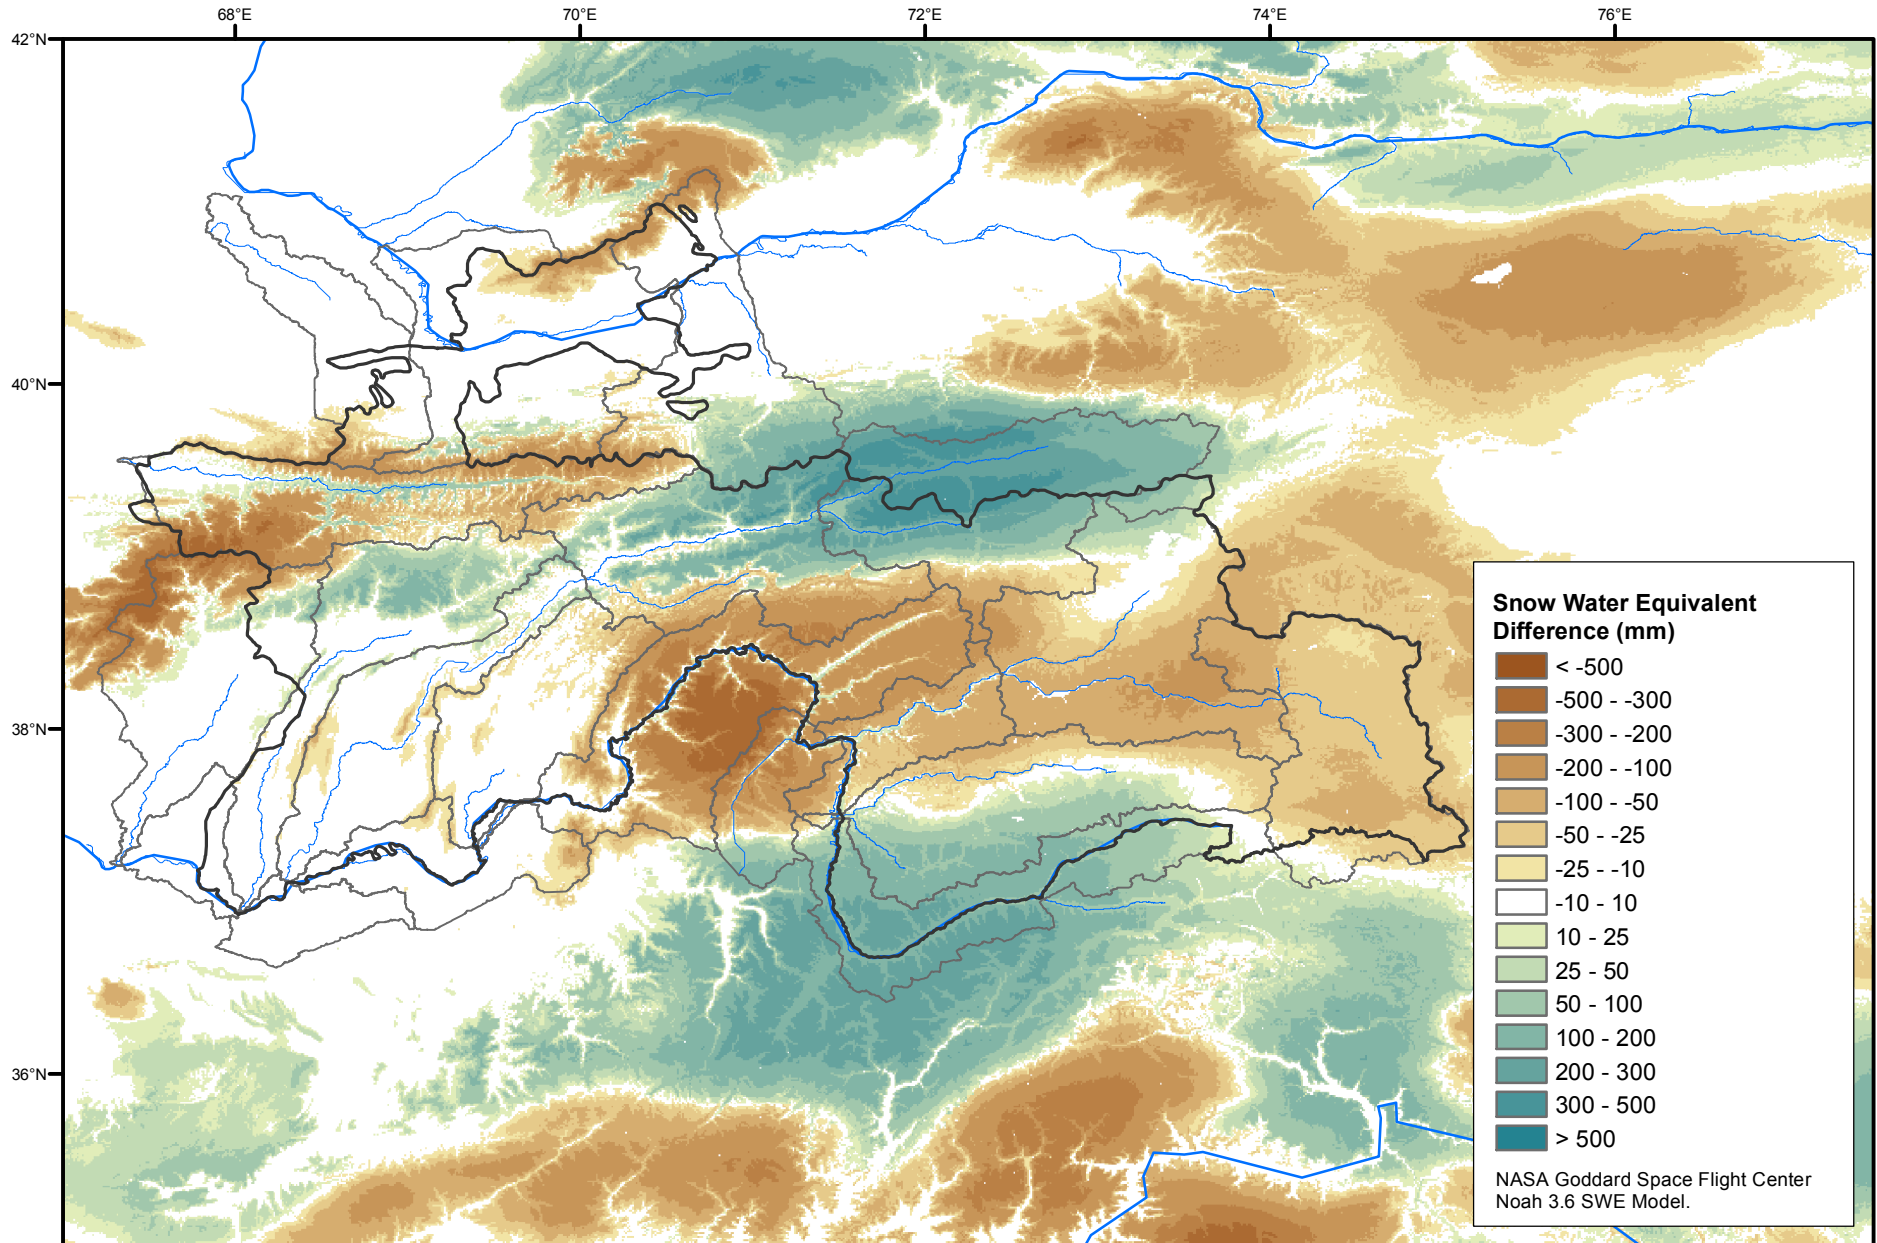

Daily Snow Water Equivalent Difference Anomaly

February 15, 2001 minus Average (2002-2016)

Map created by USGS/EROS