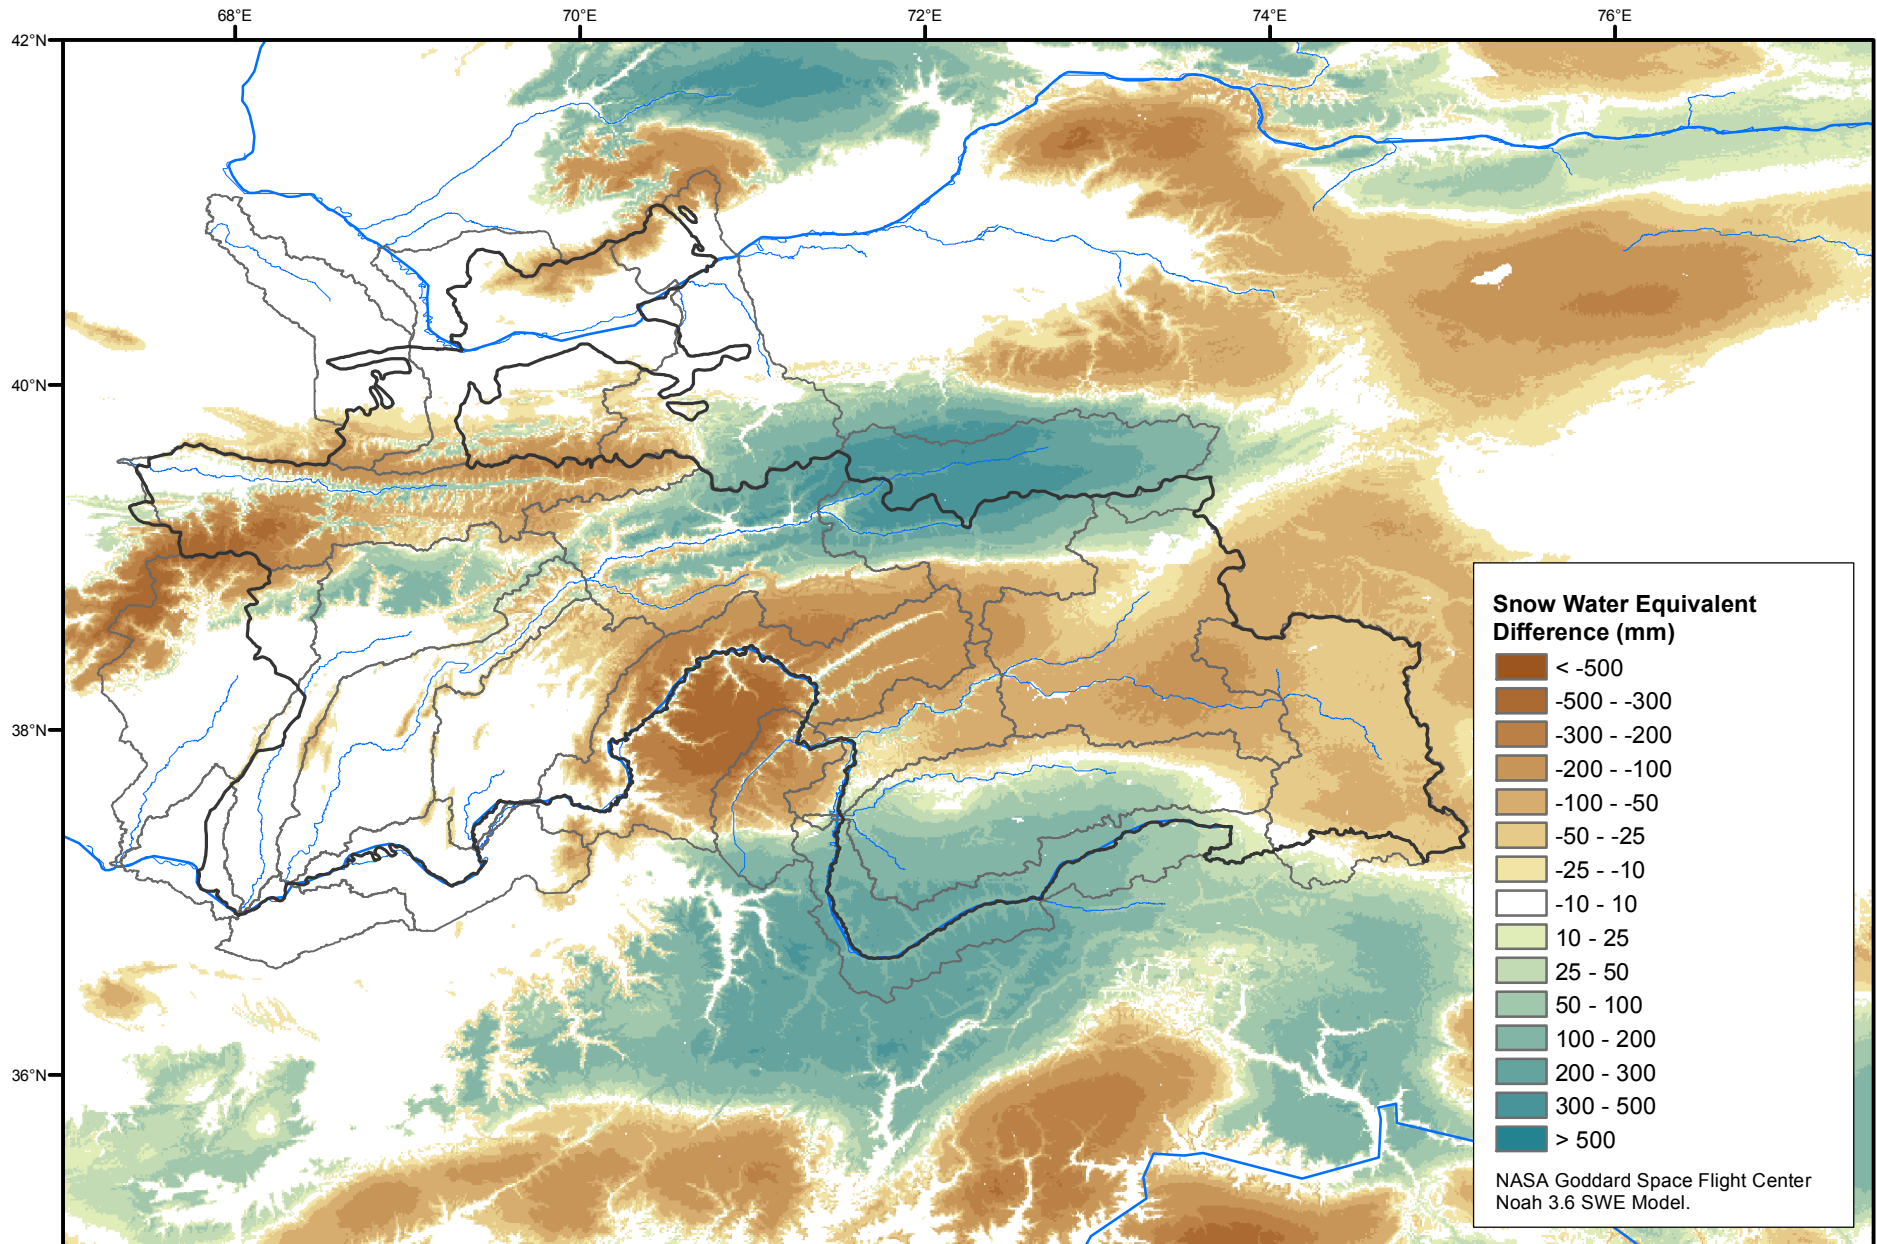

# Daily Snow Water Equivalent Difference Anomaly

February 24, 2001 minus Average (2002-2016)

Map created by USGS/EROS