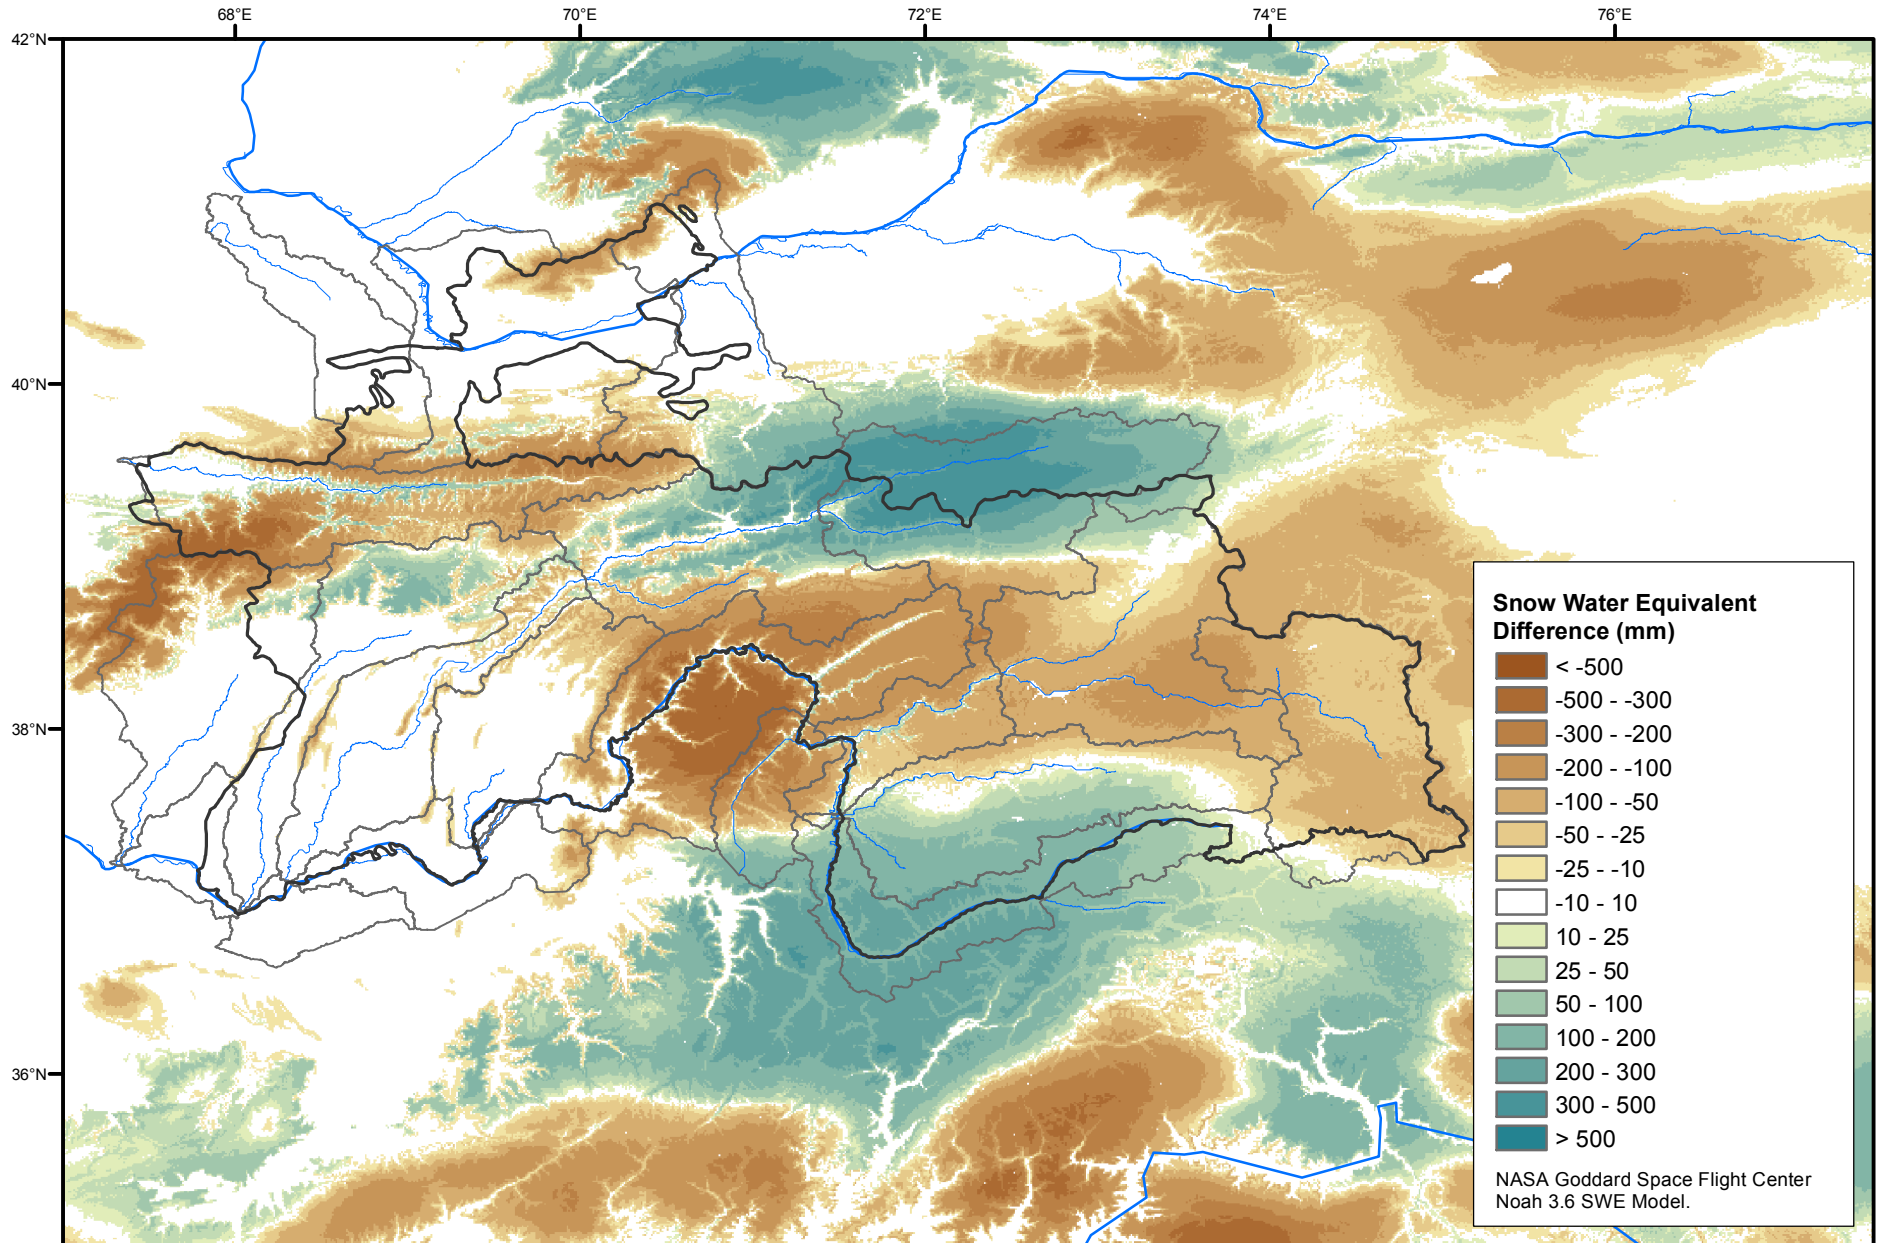

Daily Snow Water Equivalent Difference Anomaly

February 28, 2001 minus Average (2002-2016)

Map created by USGS/EROS