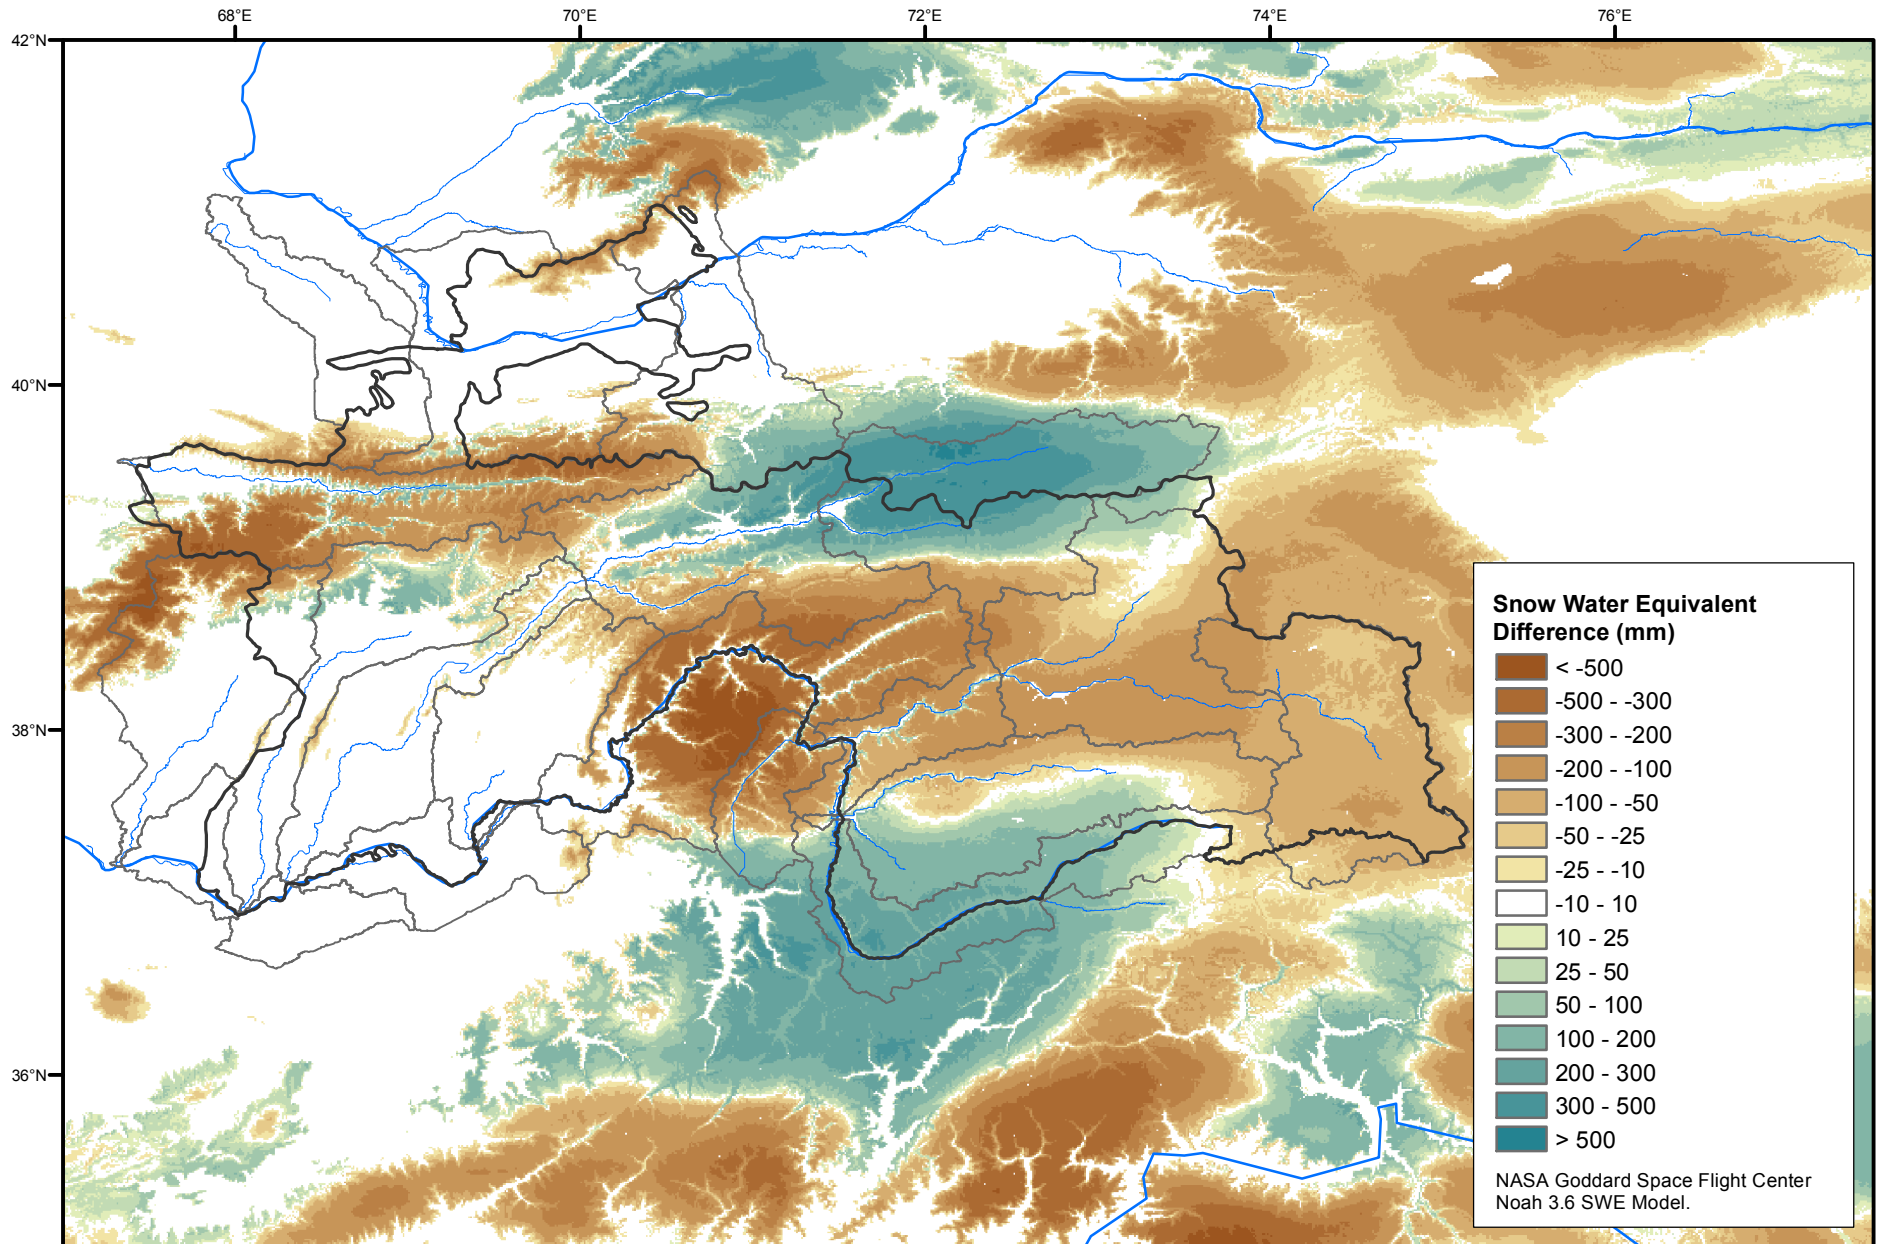

Daily Snow Water Equivalent Difference Anomaly

March 22, 2001 minus Average (2002-2016)

Map created by USGS/EROS