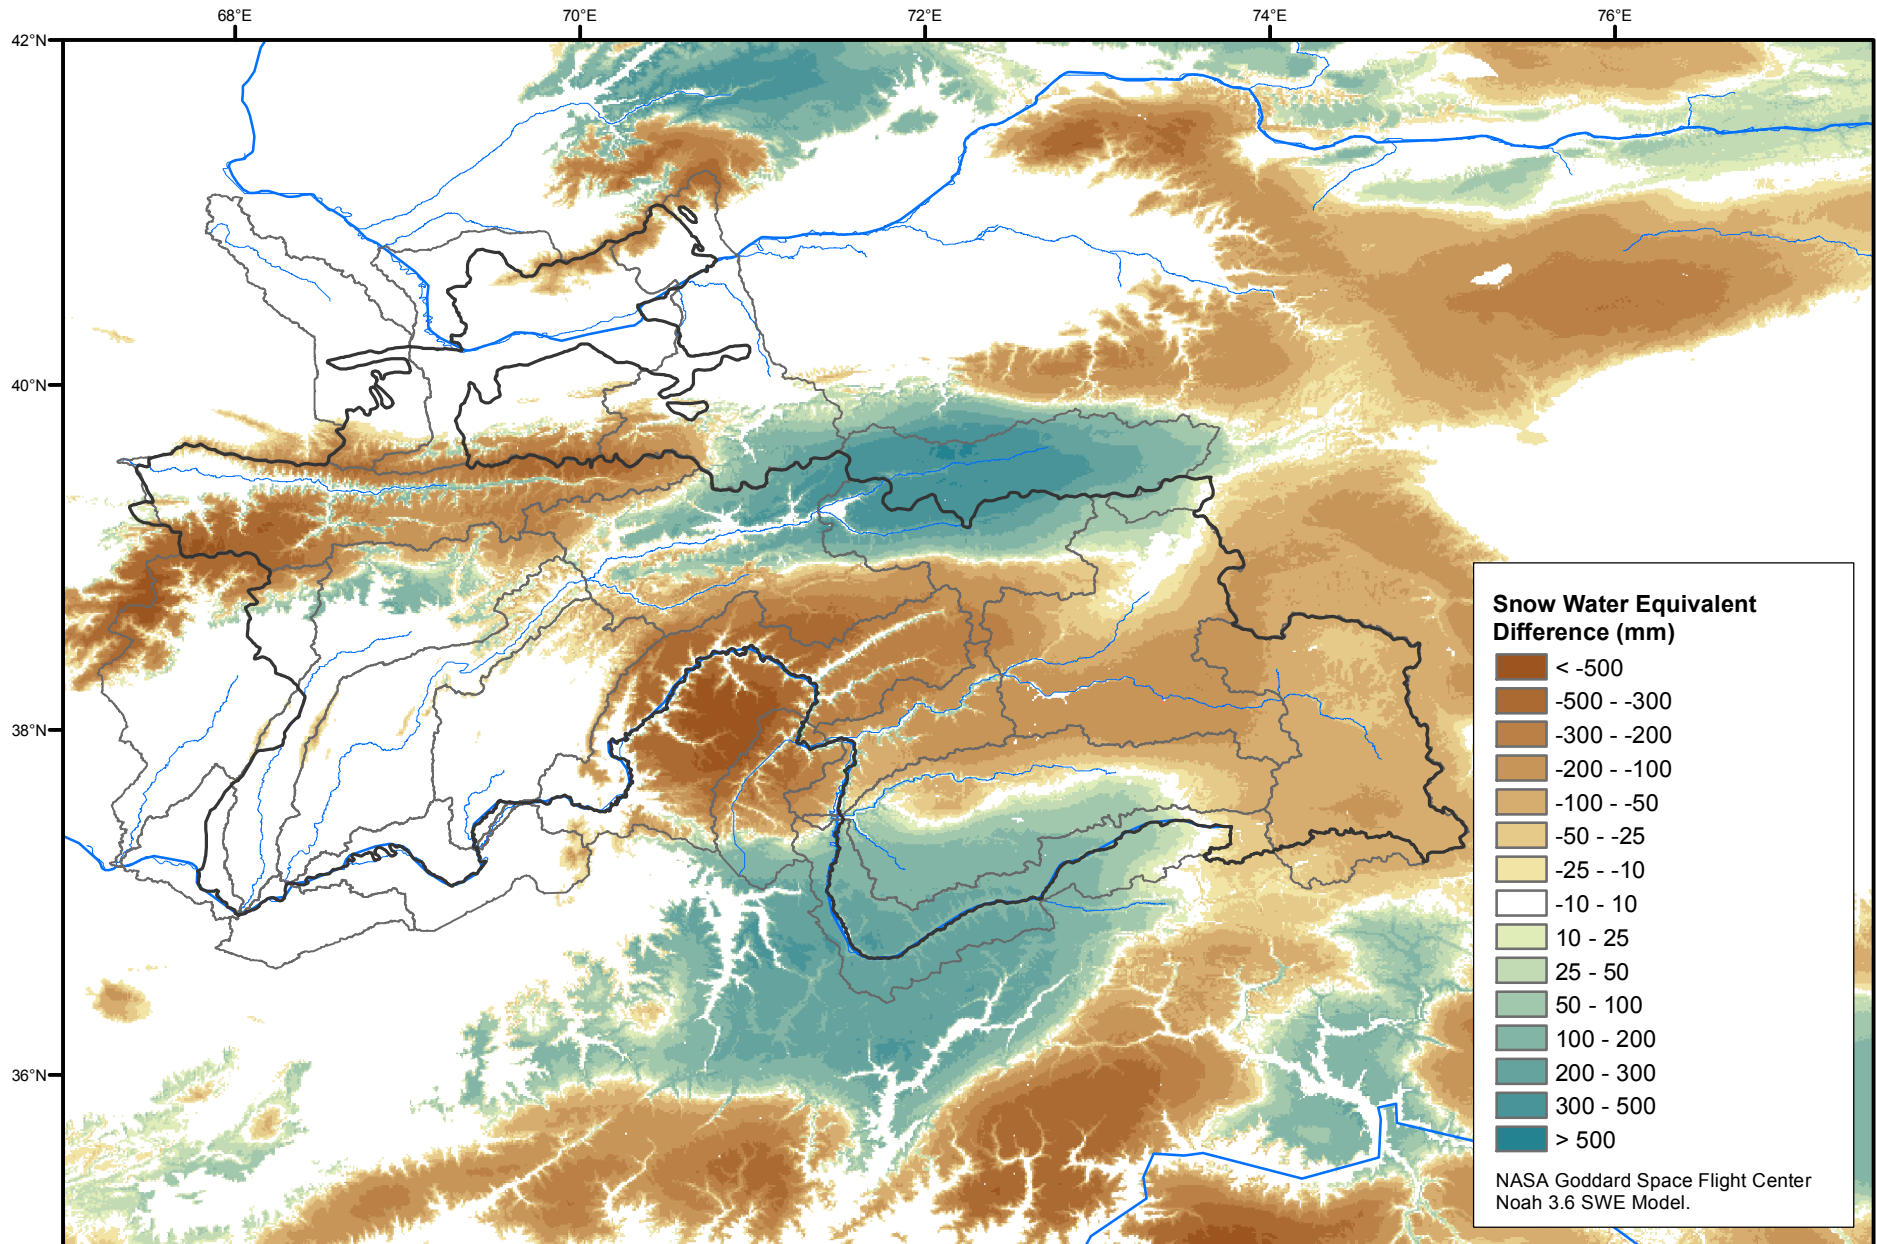

# Daily Snow Water Equivalent Difference Anomaly

March 24, 2001 minus Average (2002-2016)

Map created by USGS/EROS