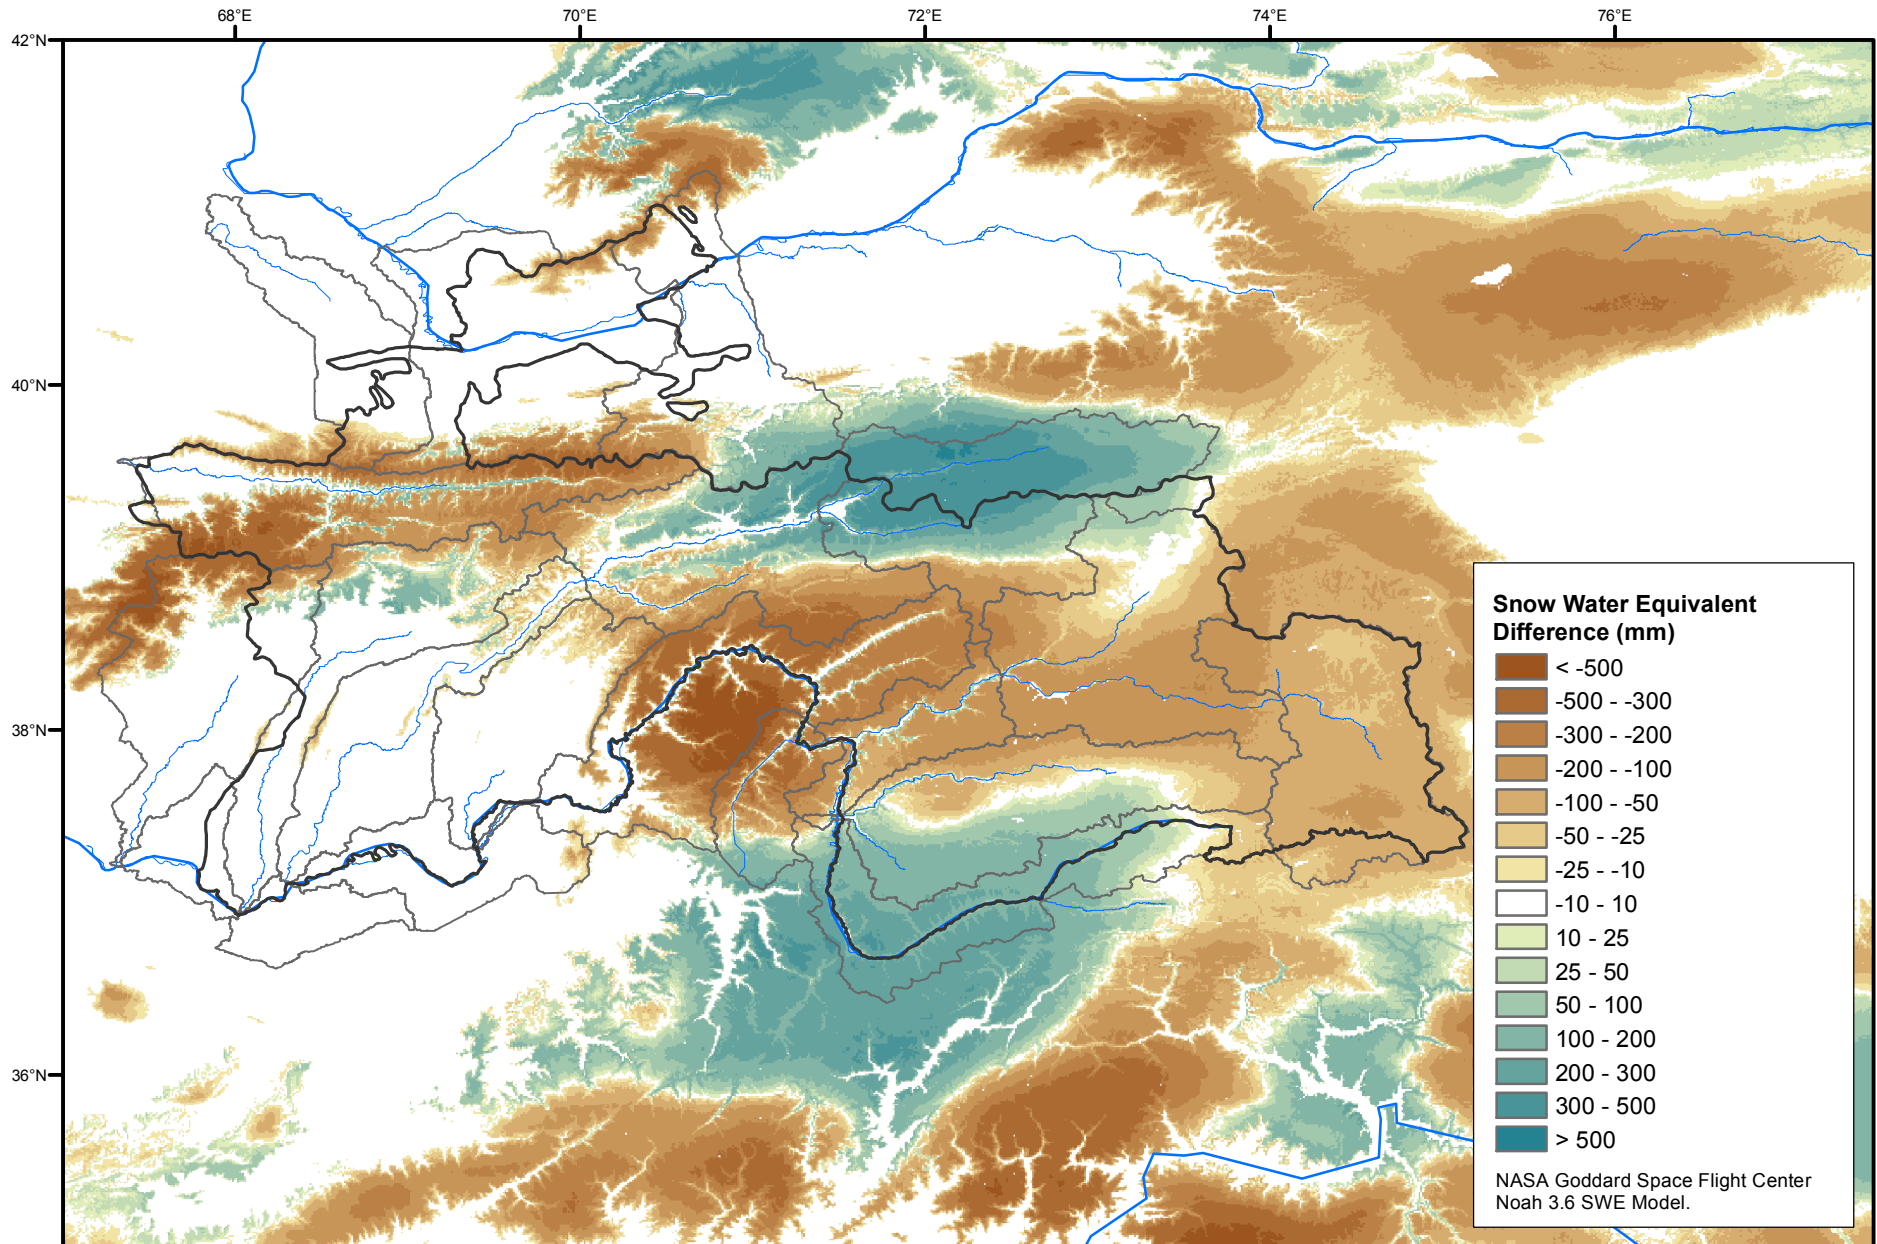

Daily Snow Water Equivalent Difference Anomaly

March 26, 2001 minus Average (2002-2016)

Map created by USGS/EROS