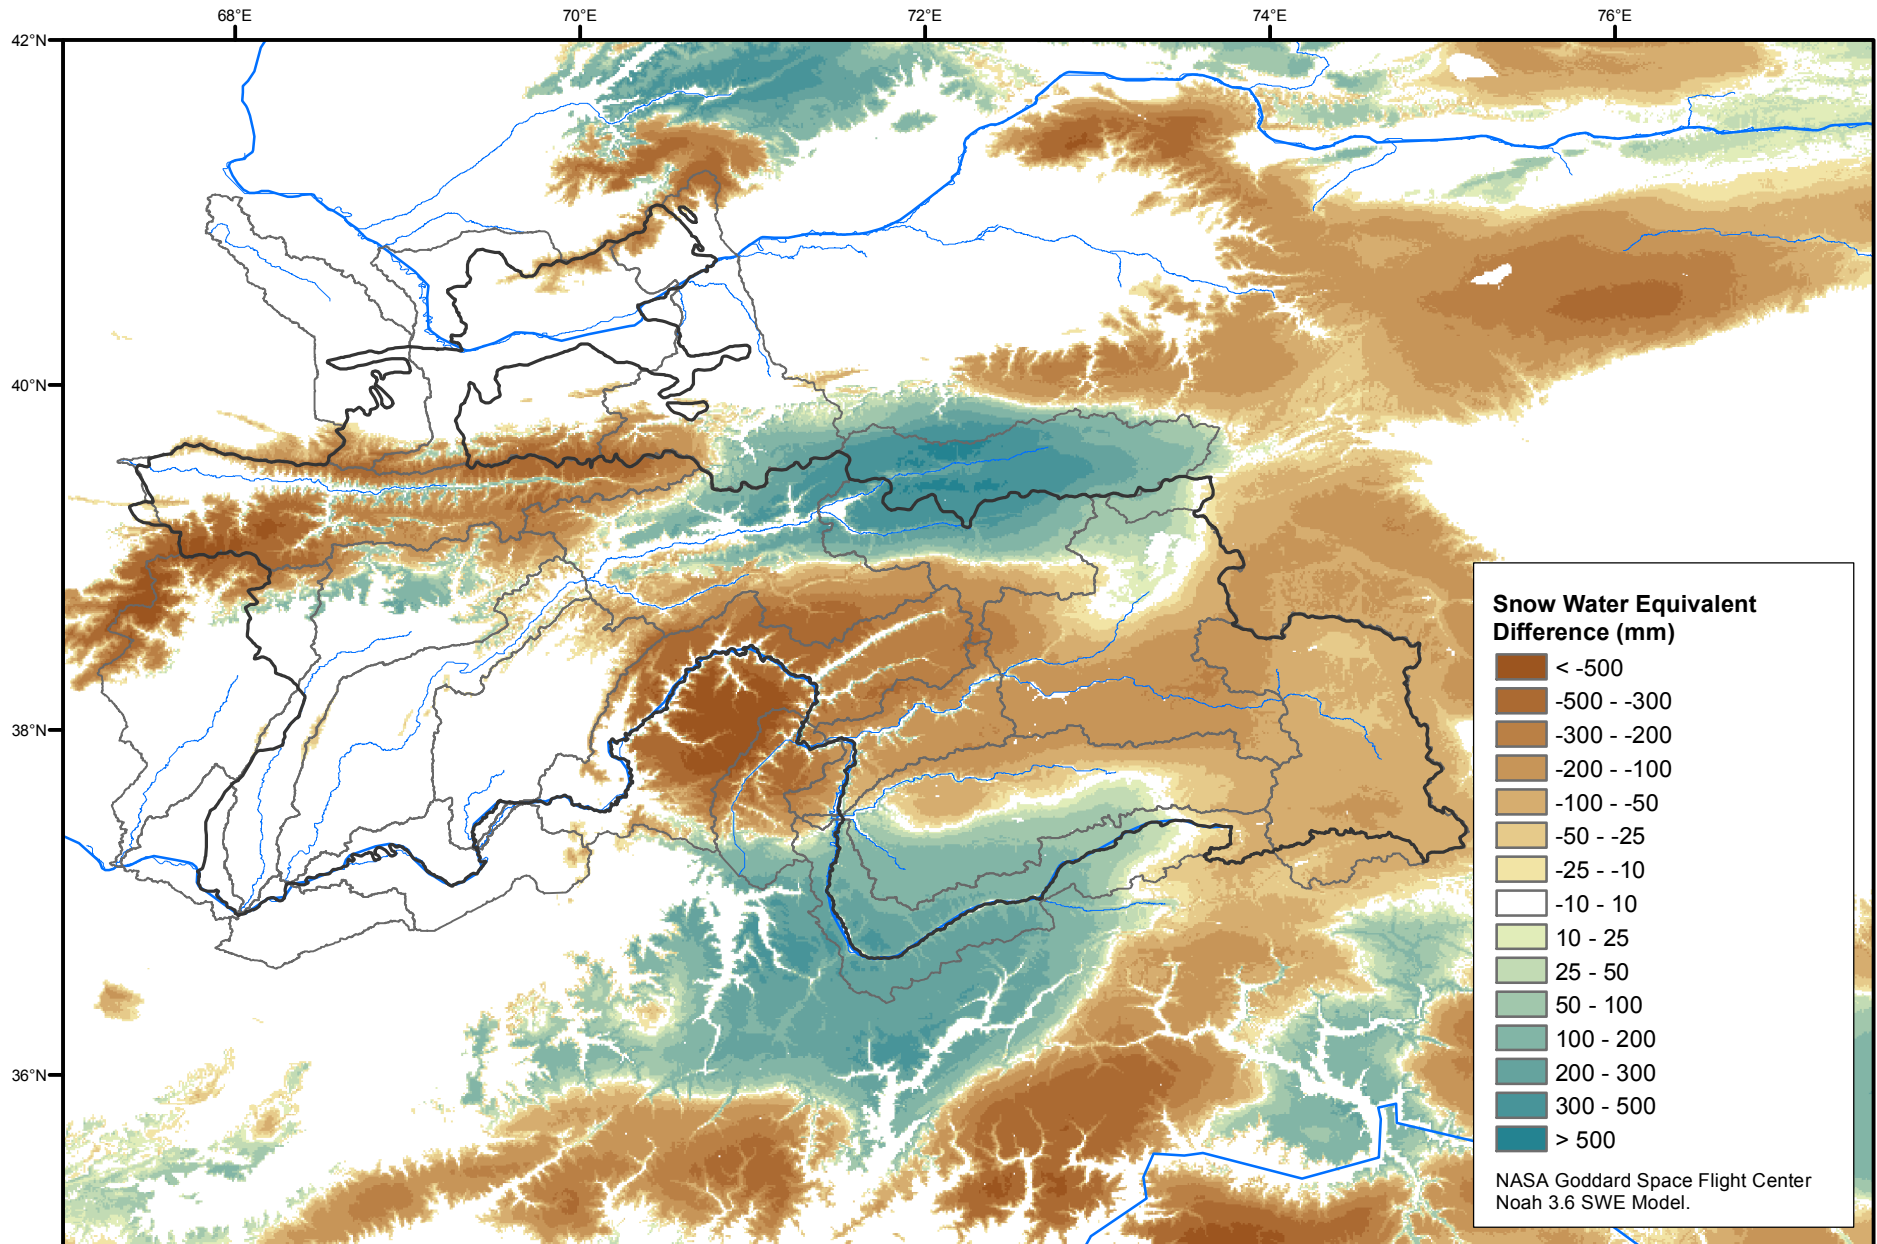

# Daily Snow Water Equivalent Difference Anomaly

April 02, 2001 minus Average (2002-2016)

Map created by USGS/EROS