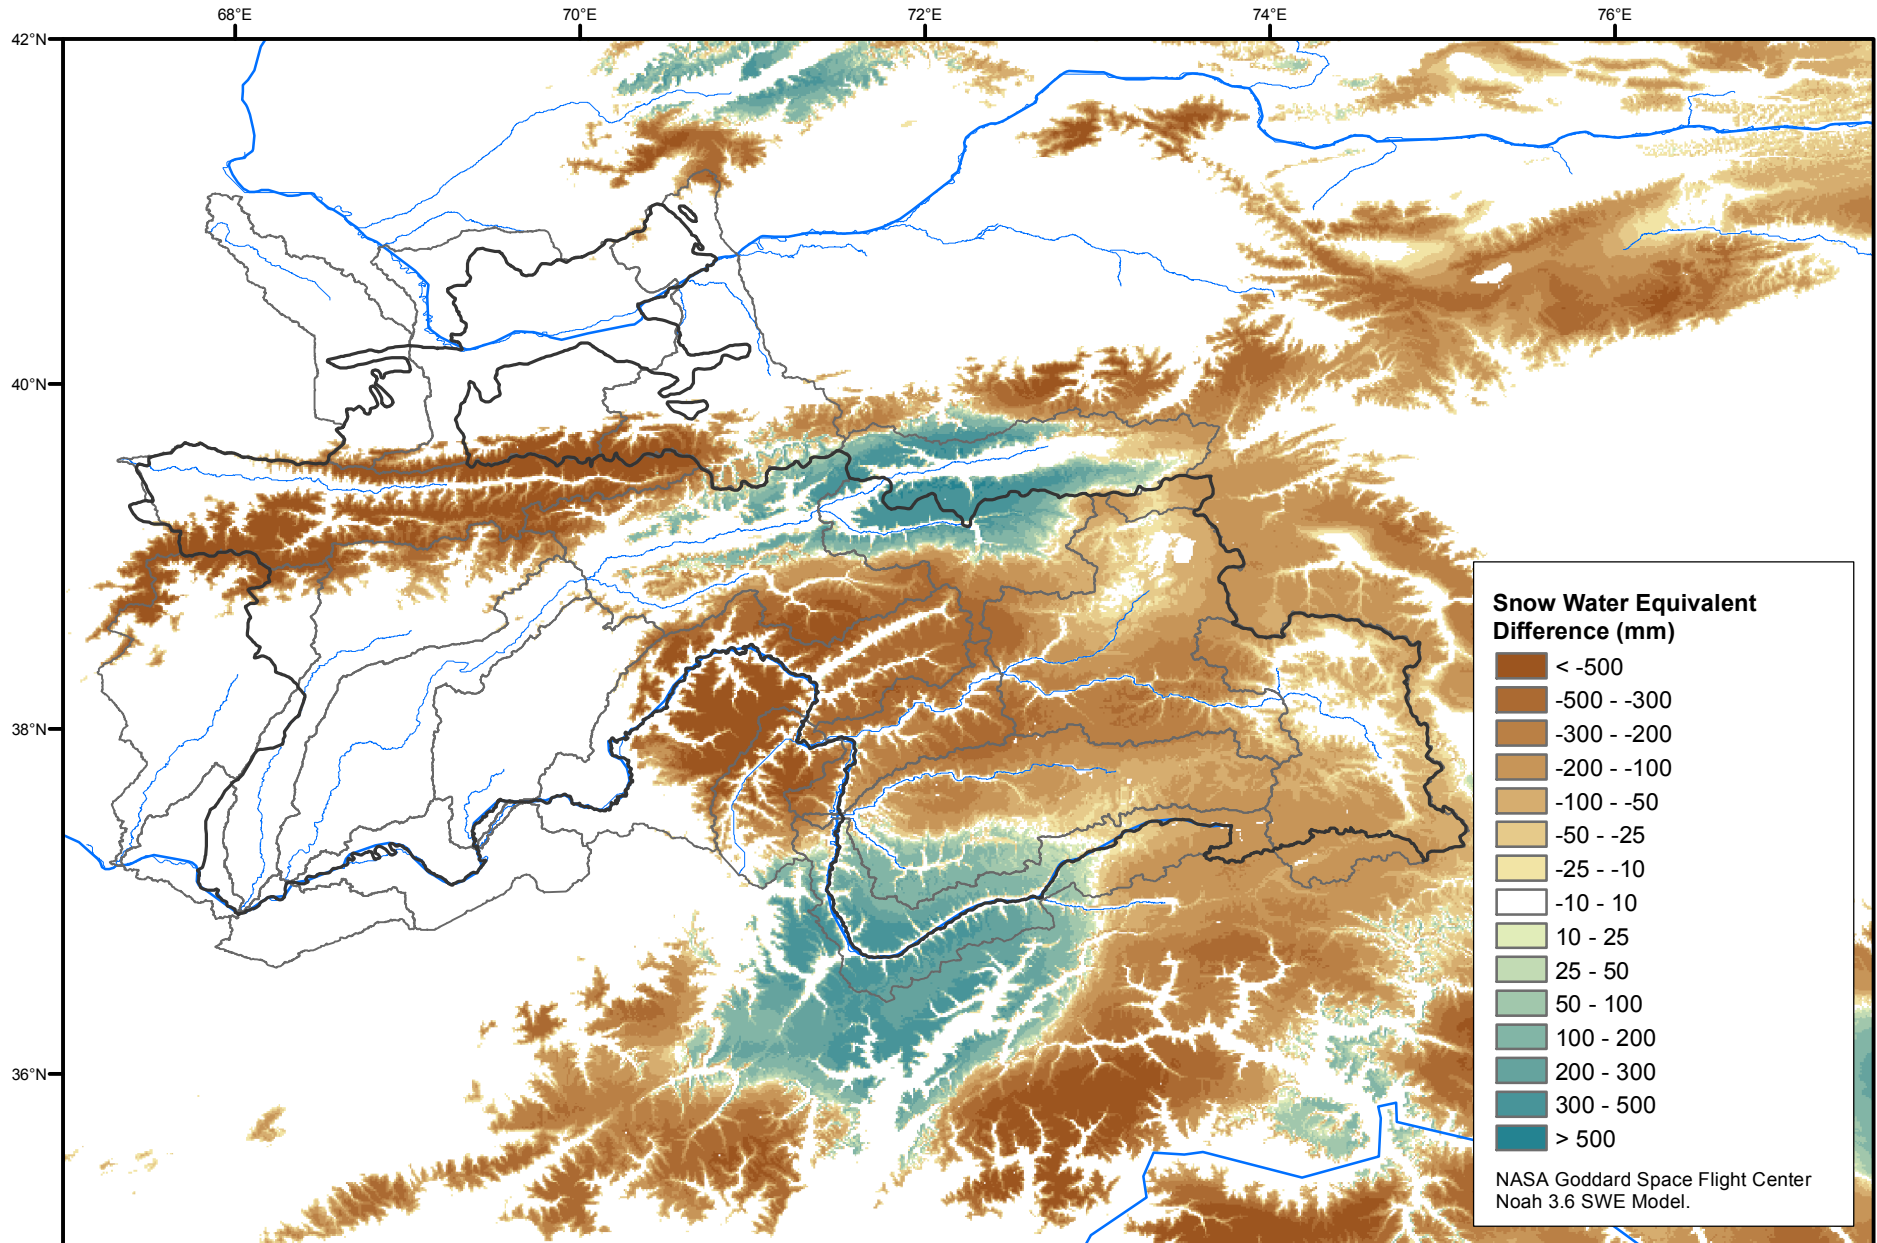

Daily Snow Water Equivalent Difference Anomaly

May 27, 2001 minus Average (2002-2016)

Map created by USGS/EROS