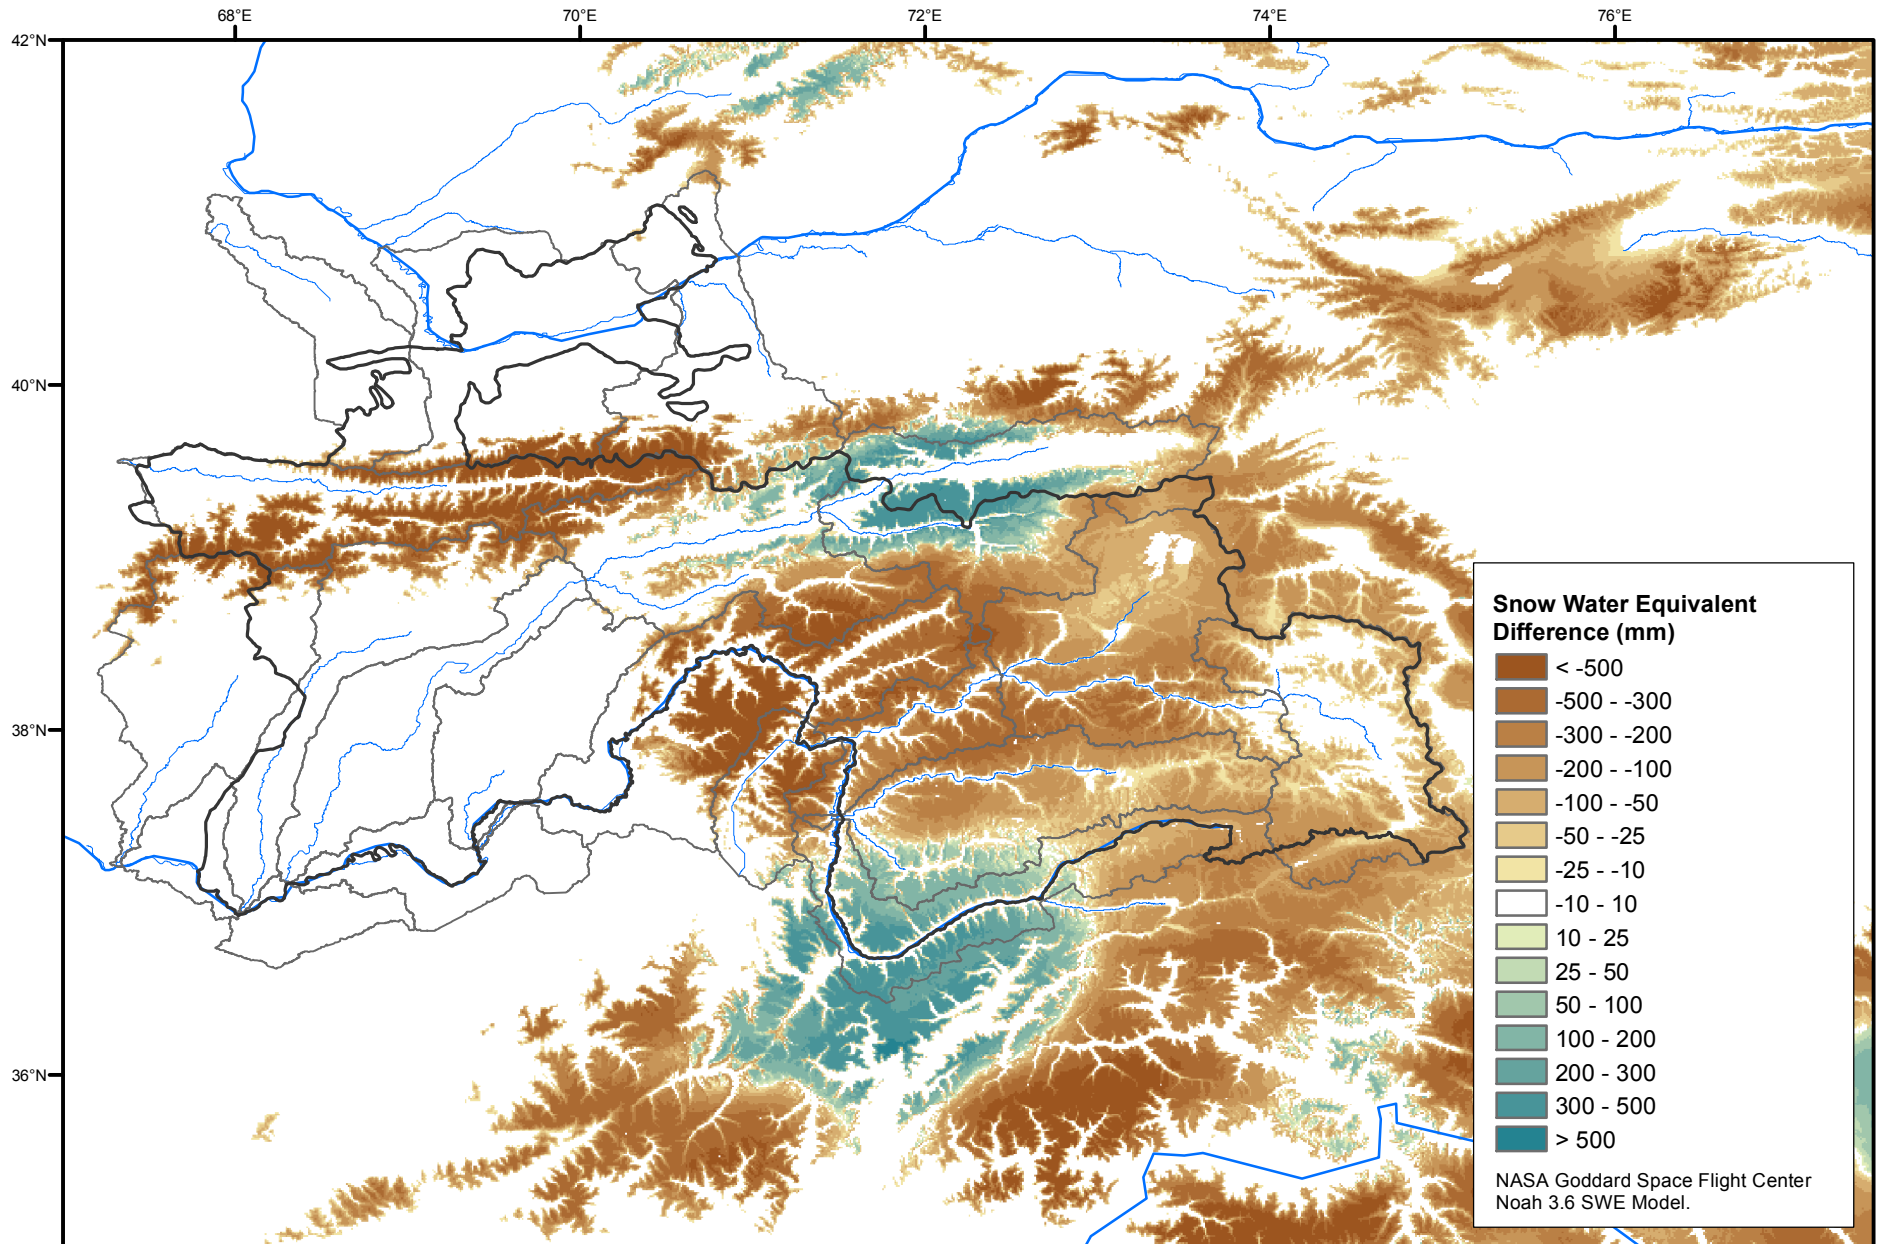

Daily Snow Water Equivalent Difference Anomaly

June 16, 2001 minus Average (2002-2016)

Map created by USGS/EROS