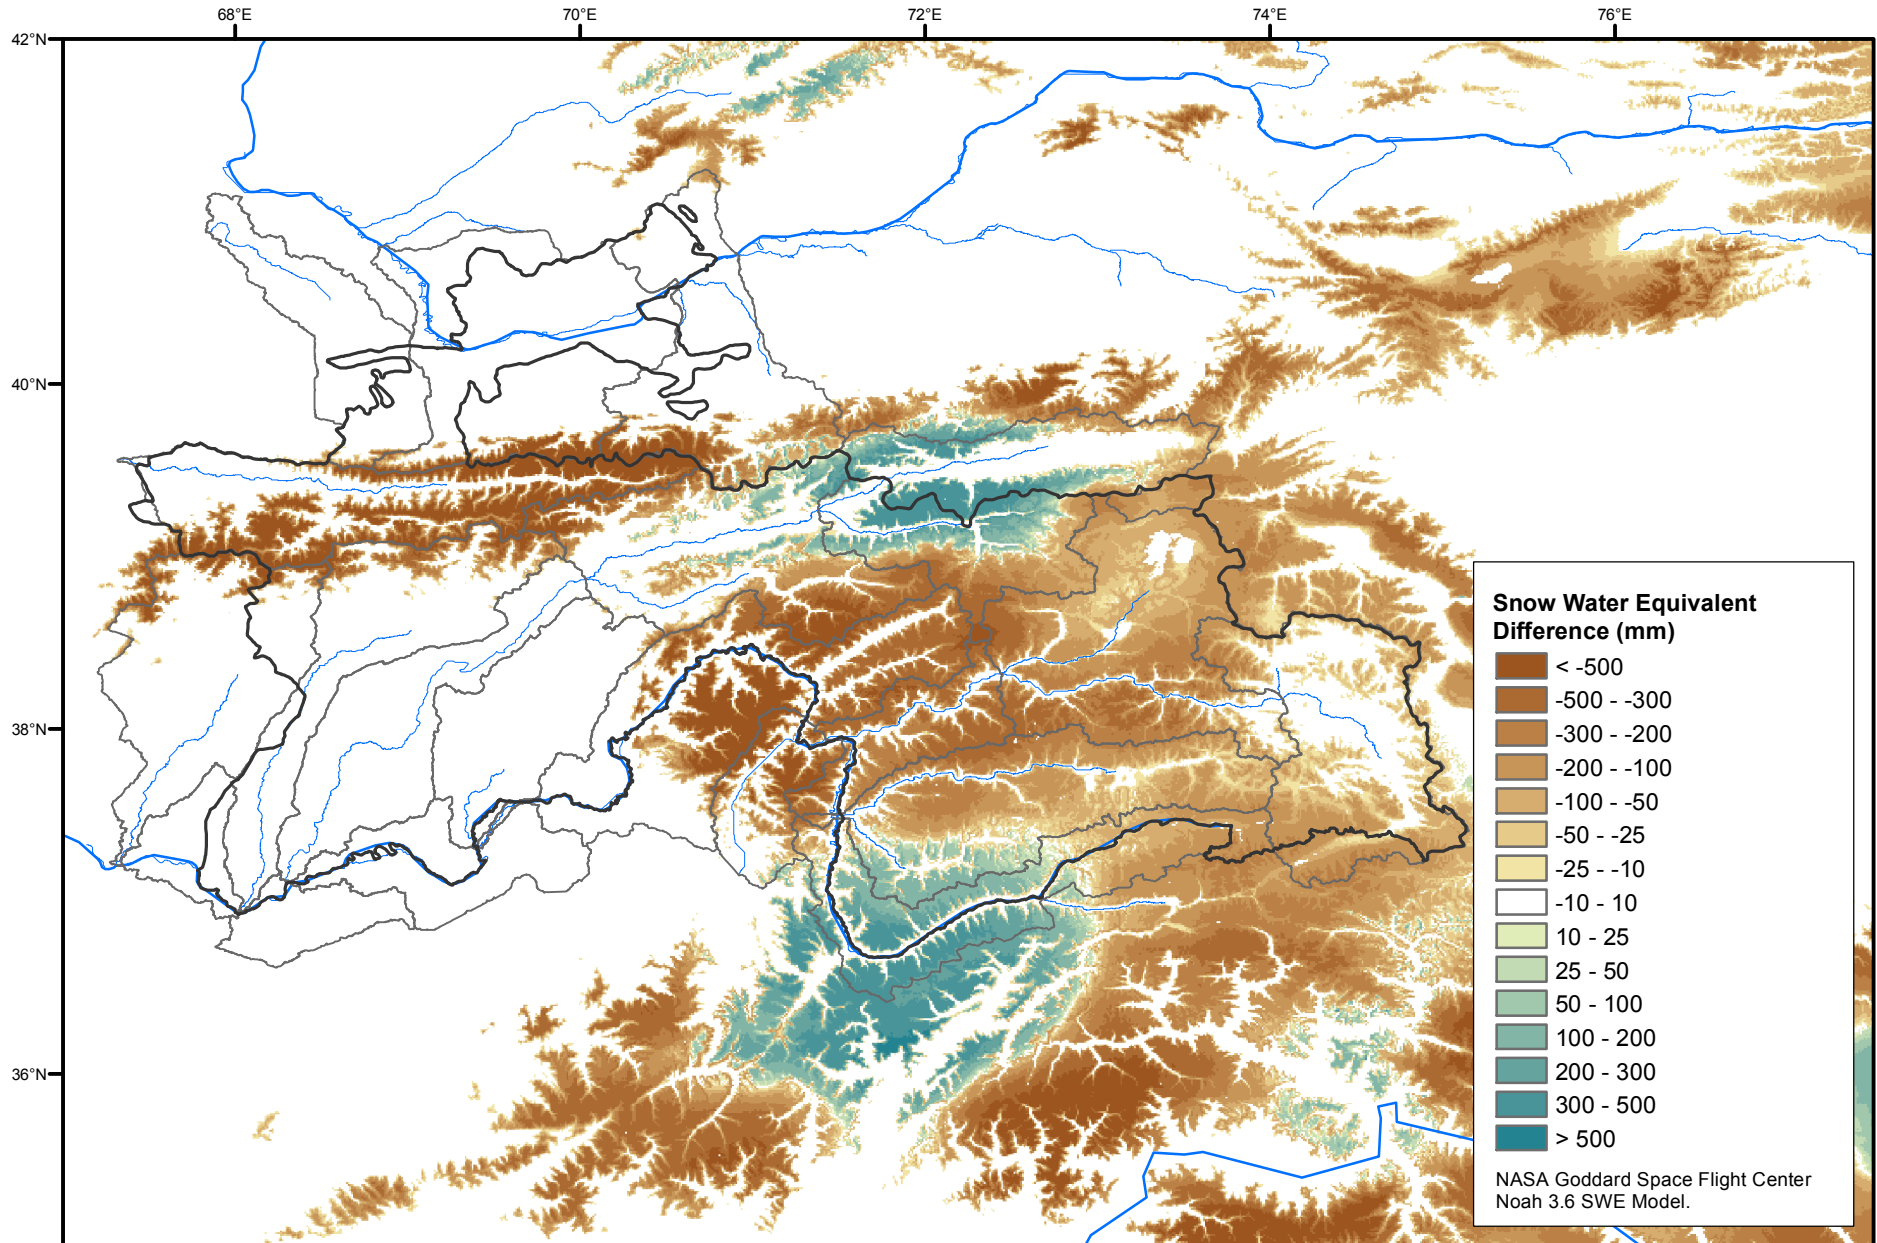

Daily Snow Water Equivalent Difference Anomaly

June 18, 2001 minus Average (2002-2016)

Map created by USGS/EROS