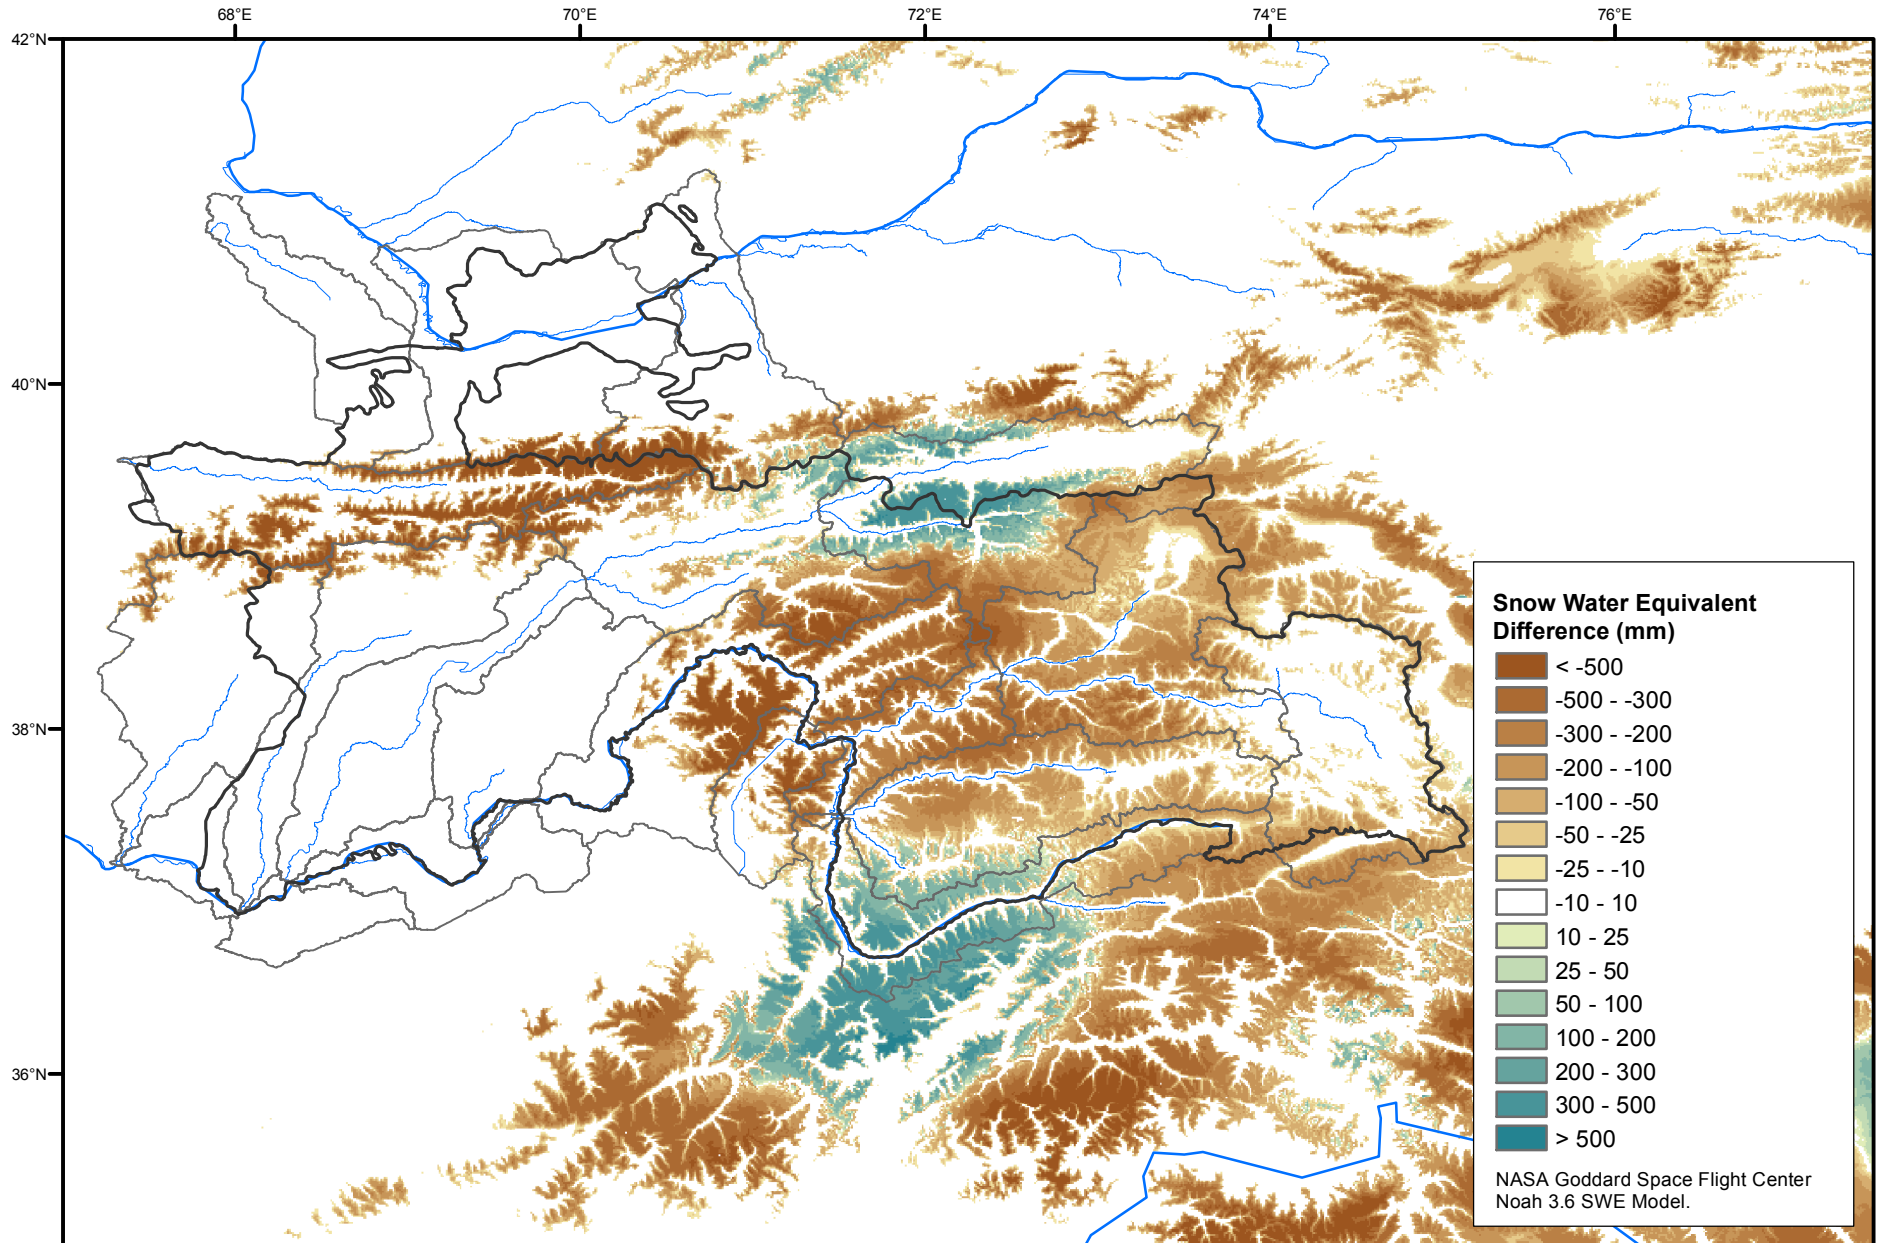

# Daily Snow Water Equivalent Difference Anomaly

July 08, 2001 minus Average (2002-2016)

Map created by USGS/EROS