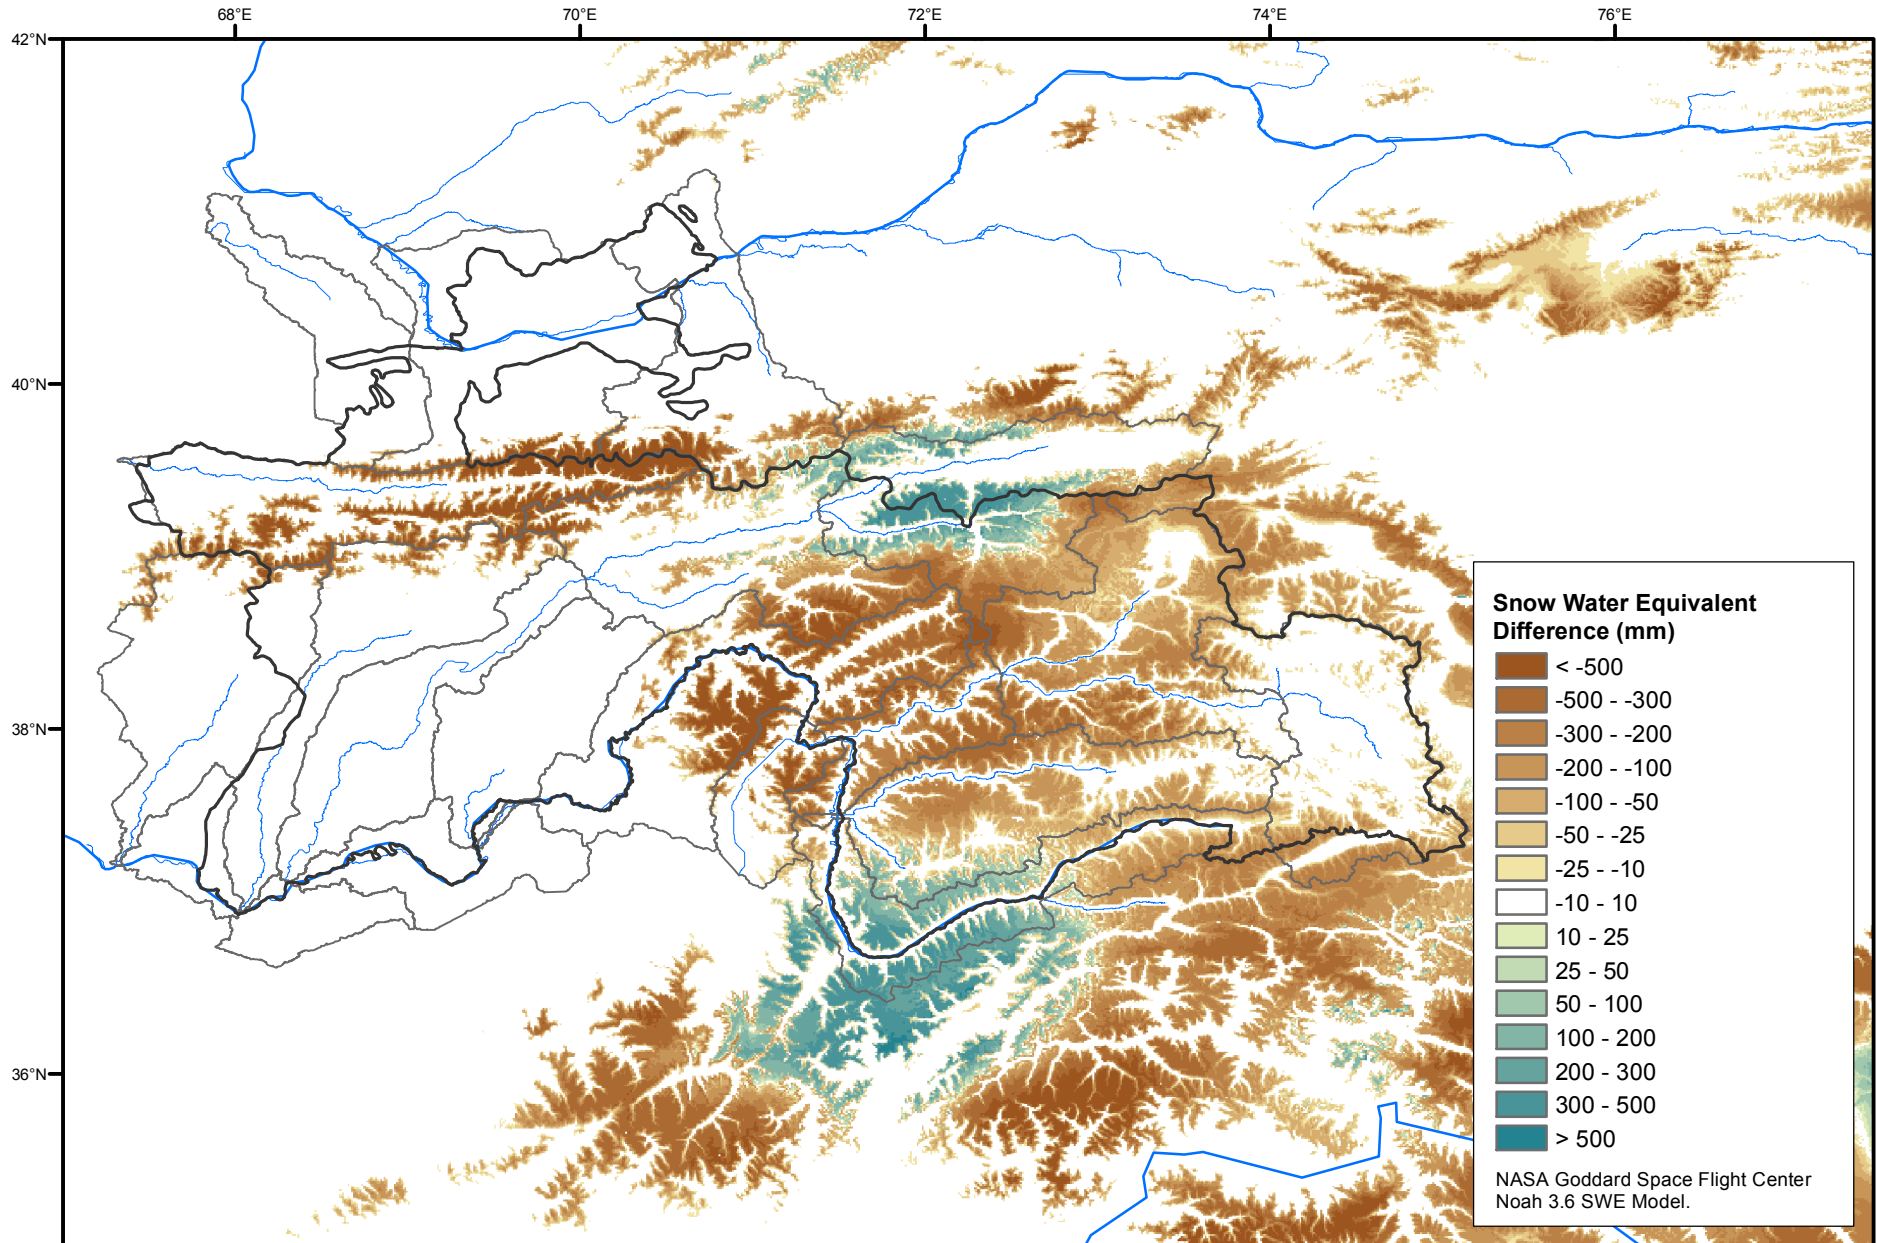

Daily Snow Water Equivalent Difference Anomaly

July 14, 2001 minus Average (2002-2016)

Map created by USGS/EROS