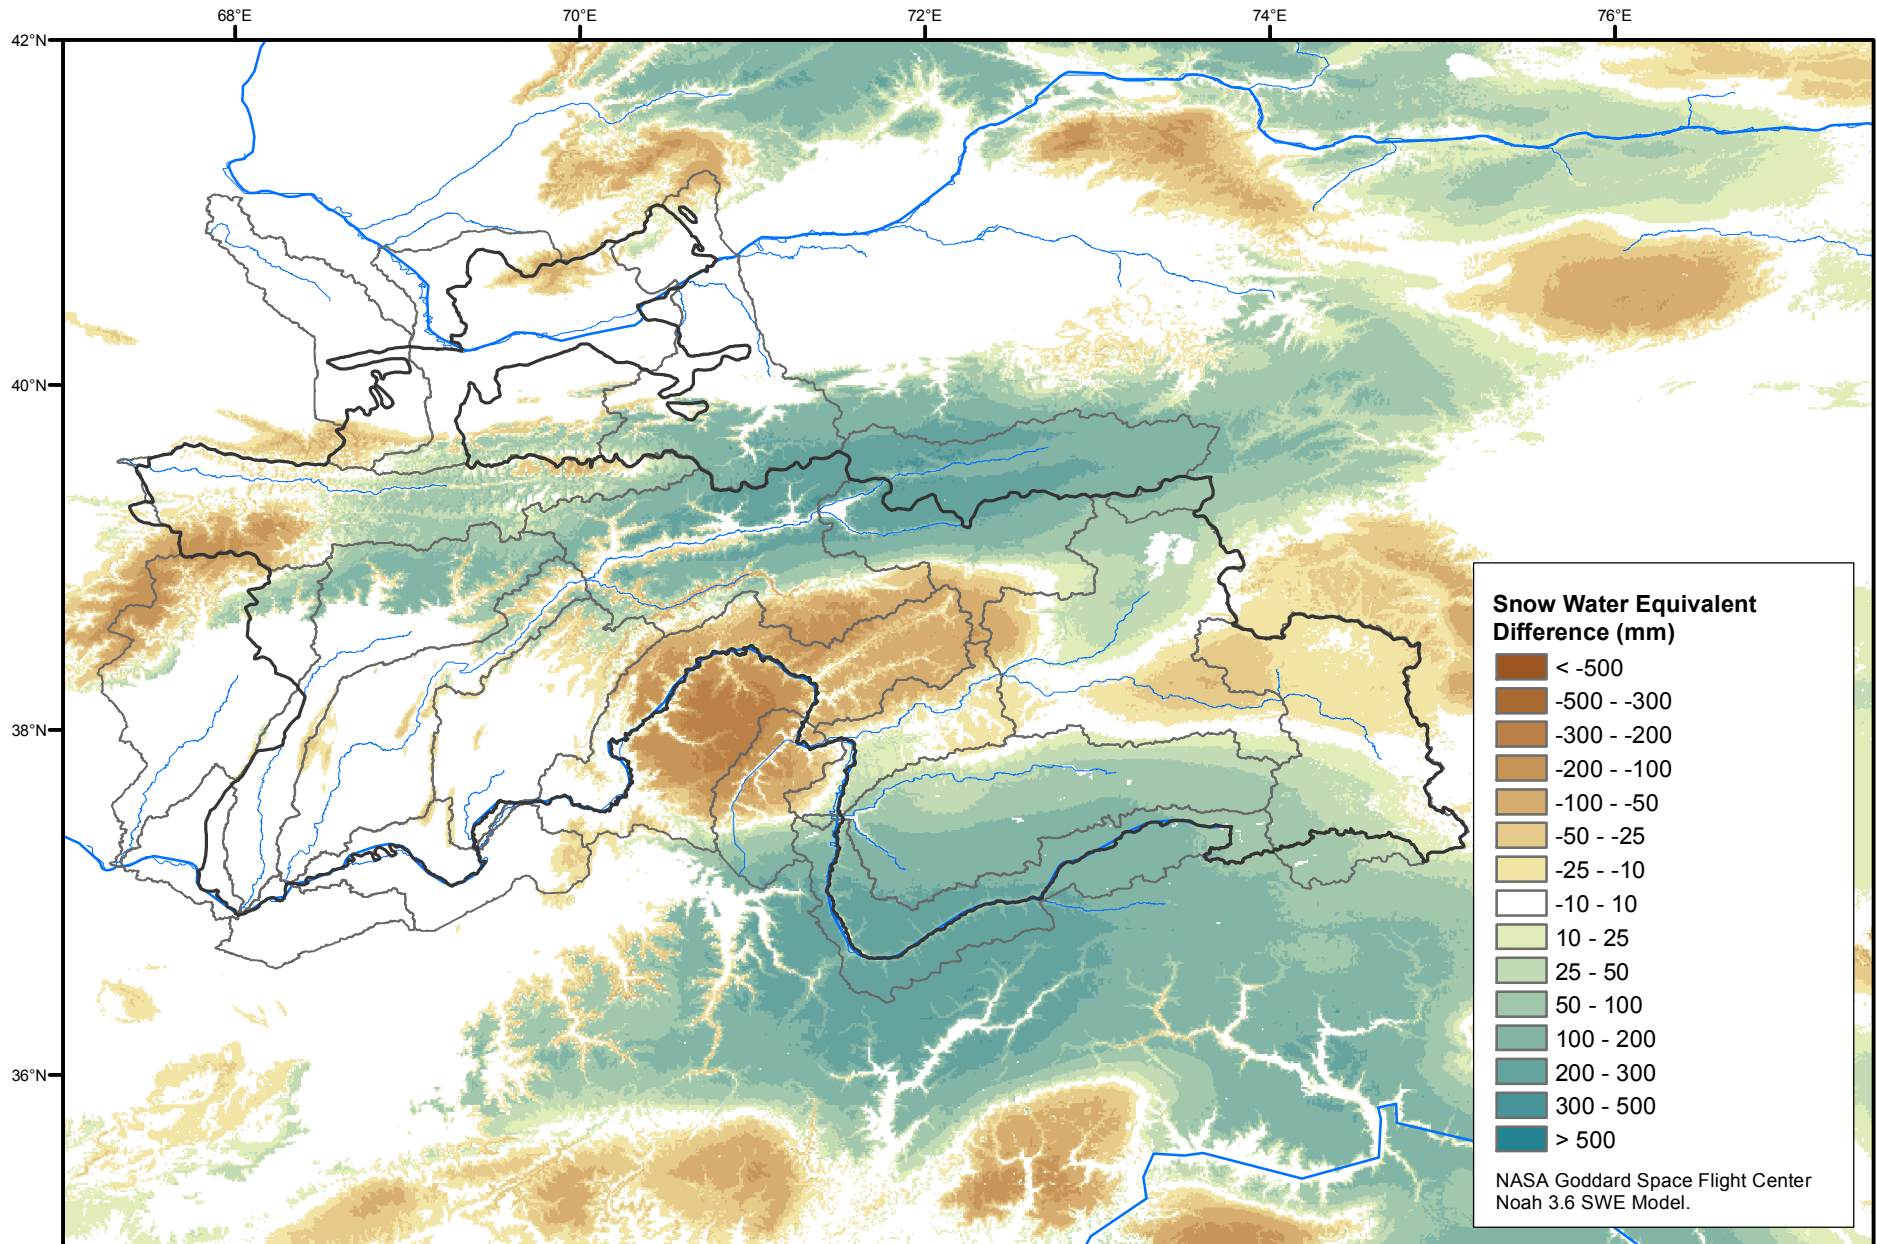

Daily Snow Water Equivalent Difference Anomaly

January 19, 2002 minus Average (2002-2016)

Map created by USGS/EROS