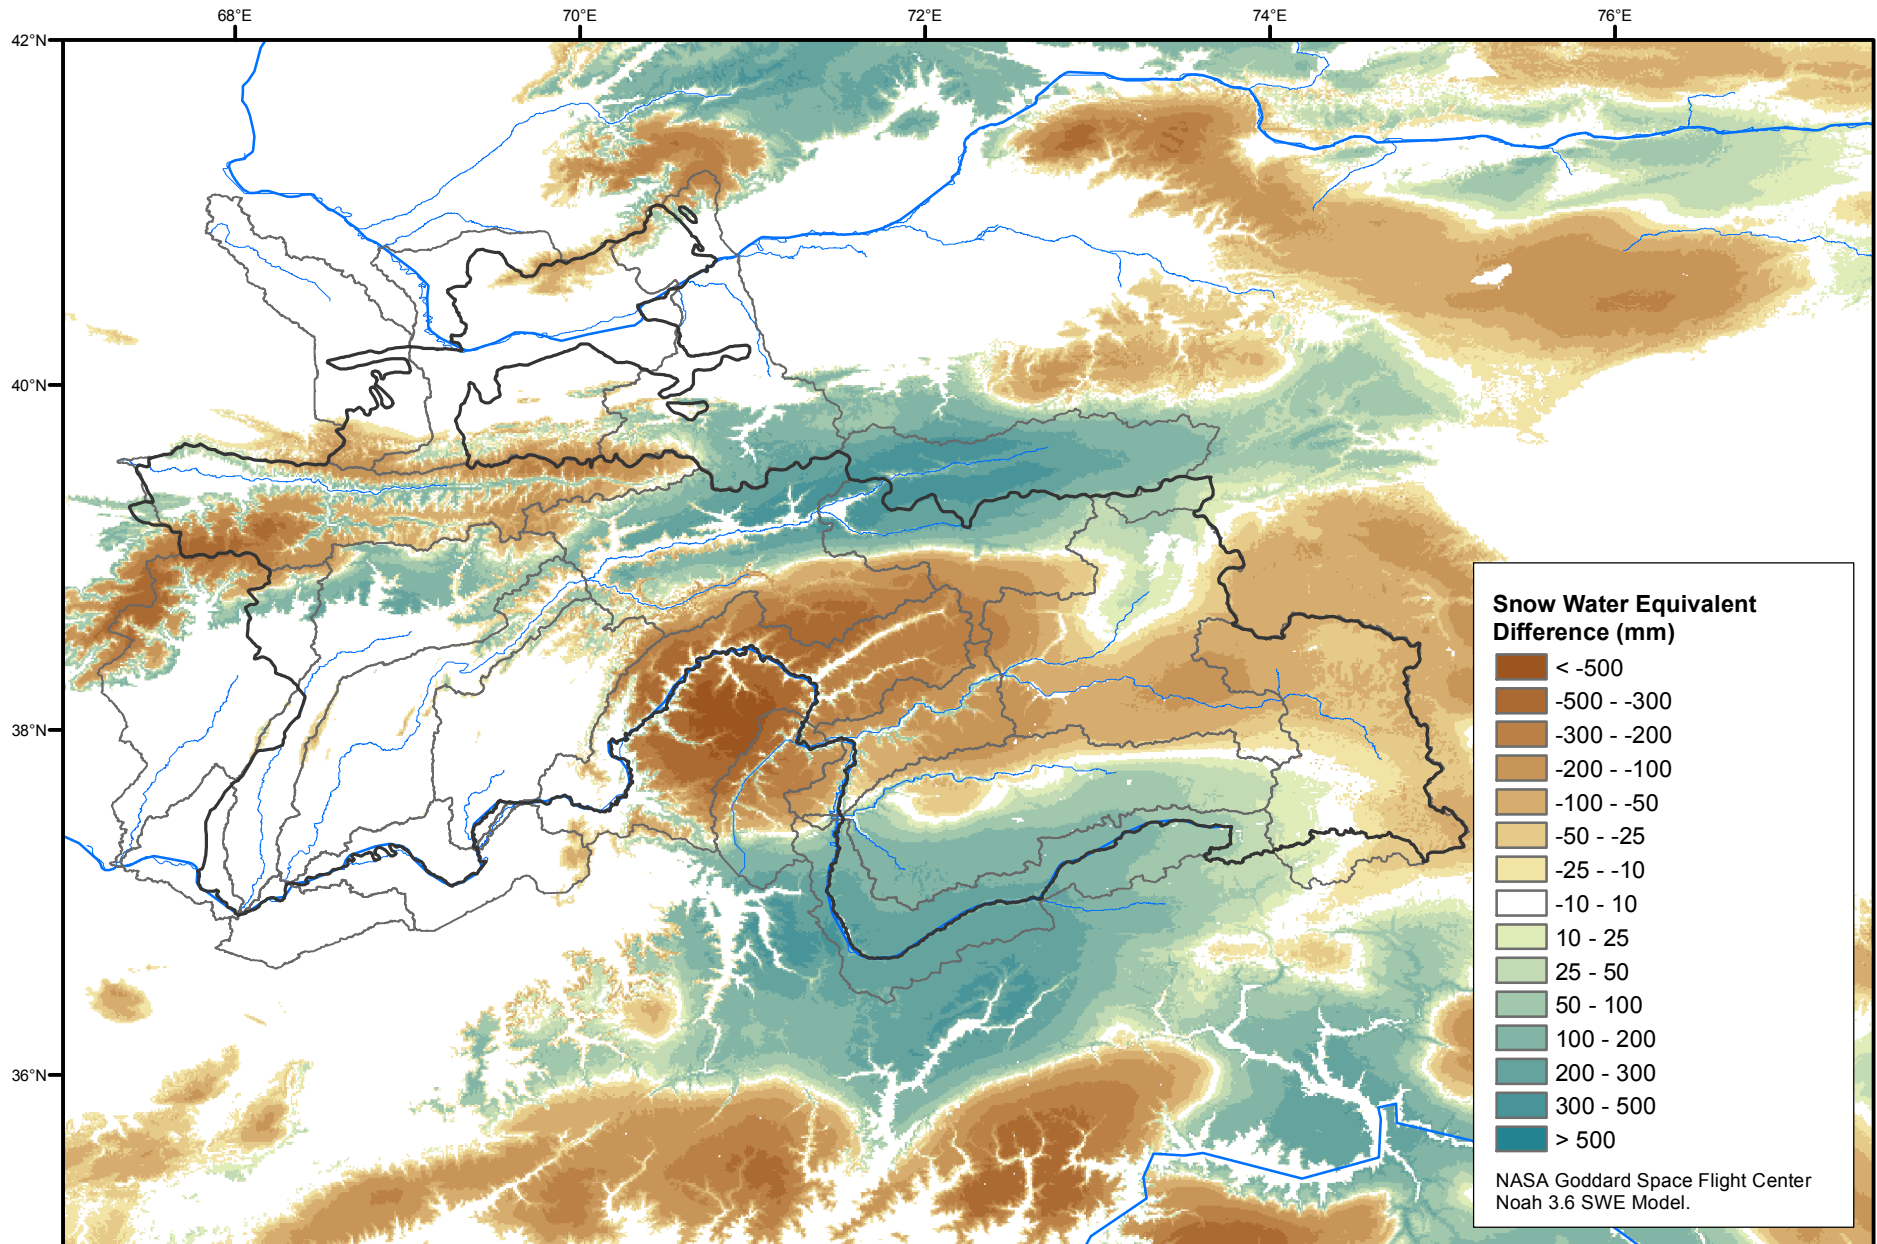

Daily Snow Water Equivalent Difference Anomaly

March 19, 2002 minus Average (2002-2016)

Map created by USGS/EROS